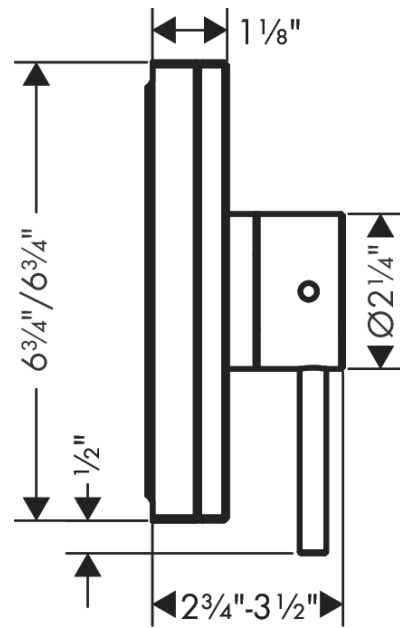

AXOR Edge
Pressure Balance Trim - Diamond Cut
 Finish: **chrome** Part no. : **46461001**

Description

Item details

List Price \$ 768.00

Compliance / Sustainability

Product image

Scale drawing

AXOR Edge
Pressure Balance Trim - Diamond Cut
 Finish: **chrome** Part no. : **46461001**

Exploded drawing

Year of production: >09/20

AXOR Edge
Pressure Balance Trim - Diamond Cut
 Finish: **chrome** Part no. : **46461001**

Spare parts list

Year of production: >09/20

Pos.	Description	Part no.	Price	PU
1	handle	93522000	-	1
2	adapter for handle	92756000	-	1
3	set of fixing screws	96454000	-	1
4	sub plate	93604000	-	1
5	cartridge, assy	88727000	-	1
6	set of screws	96525000	-	1
7	O-ring 16x2	98133000	-	1
8	extension 25 mm	13595000	-	1