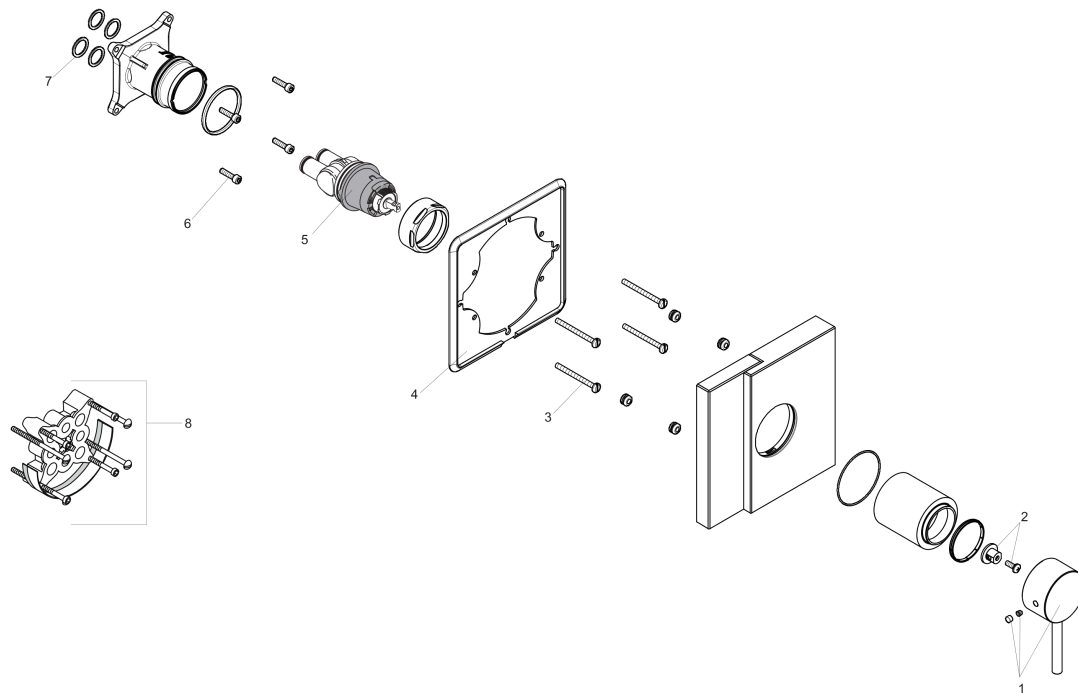

AXOR Edge
Pressure Balance Trim - Diamond Cut
 Finish: **chrome** Part no. : **46461001**

Description

Item details

List Price \$ 768.00

Compliance / Sustainability

Product image

Scale drawing

AXOR Edge
Pressure Balance Trim - Diamond Cut
 Finish: **chrome** Part no. : **46461001**

Exploded drawing

Year of production: >09/20

AXOR Edge
Pressure Balance Trim - Diamond Cut
 Finish: **chrome** Part no. : **46461001**

Spare parts list

Year of production: >09/20

Pos.	Description	Part no.	Price	PU
1	handle	93522000	-	1
2	adapter for handle	92756000	-	1
3	set of fixing screws	96454000	-	1
4	sub plate	93604000	-	1
5	cartridge, assy	88727000	-	1
6	set of screws	96525000	-	1
7	O-ring 16x2	98133000	-	1
8	extension 25 mm	13595000	-	1