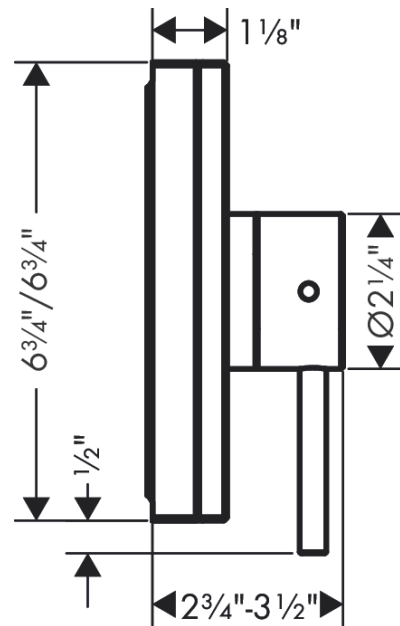

AXOR Edge
Pressure Balance Trim
 Finish: **chrome** Part no. : **46460001**

Description

Item details

List Price \$ 698.00

Compliance / Sustainability

Product image

Scale drawing

AXOR Edge
Pressure Balance Trim
 Finish: **chrome** Part no. : **46460001**

Exploded drawing

Year of production: >09/20

AXOR Edge
Pressure Balance Trim
 Finish: **chrome** Part no. : **46460001**

Spare parts list

Year of production: >09/20

Pos.	Description	Part no.	Price	PU
1	handle	93522000	-	1
2	adapter for handle	92756000	-	1
3	set of fixing screws	96454000	-	1
4	sub plate	93604000	-	1
5	cartridge, assy	88727000	-	1
6	set of screws	96525000	-	1
7	O-ring 16x2	98133000	-	1
8	extension 25 mm	13595000	-	1