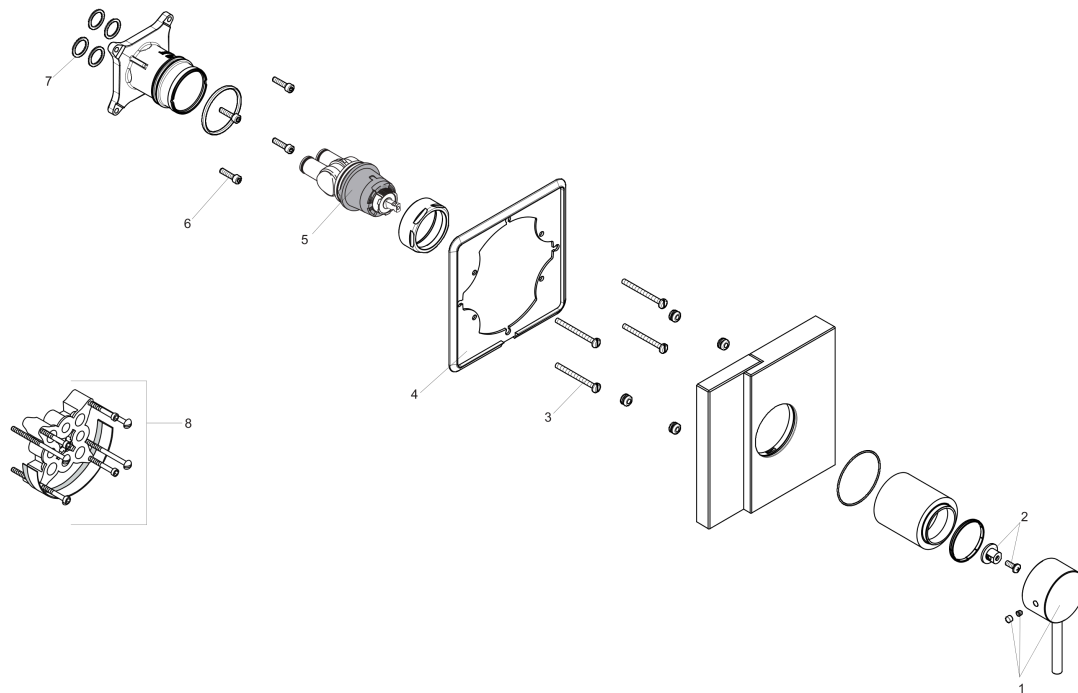

AXOR Edge
Pressure Balance Trim
 Finish: **chrome** Part no. : **46460001**

Description

Item details

List Price \$ 698.00

Compliance / Sustainability

Product image

Scale drawing

AXOR Edge
Pressure Balance Trim
 Finish: **chrome** Part no. : **46460001**

Exploded drawing

Year of production: >09/20

AXOR Edge
Pressure Balance Trim
 Finish: **chrome** Part no. : **46460001**

Spare parts list

Year of production: >09/20

Pos.	Description	Part no.	Price	PU
1	handle	93522000	-	1
2	adapter for handle	92756000	-	1
3	set of fixing screws	96454000	-	1
4	sub plate	93604000	-	1
5	cartridge, assy	88727000	-	1
6	set of screws	96525000	-	1
7	O-ring 16x2	98133000	-	1
8	extension 25 mm	13595000	-	1