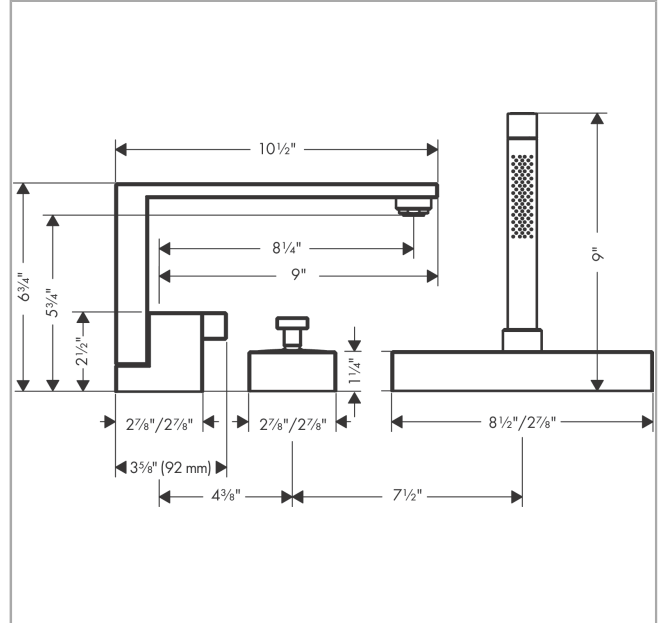

AXOR Edge
3-Hole Roman Tub Set Trim with 1.75 GPM Handshower - Diamond Cut
 Finish: **chrome** Part no. : **46431001**

Description

Features

- Spray type mixer: aerated spray
- Spray type hand shower: Full, IntenseRain
- Maximum pull-out length of hand shower: 55 inches
- SBox for quiet, smooth and protected hose guidance
- Max. flow: 5.0 GPM (19 L/Min)
- Ceramic cartridge
- Integrated double backflow prevention

Item details

List Price \$ 4,188.00

Technology

Compliance / Sustainability

Product image

Scale drawing

AXOR Edge
3-Hole Roman Tub Set Trim with 1.75 GPM Handshower - Diamond Cut
 Finish: **chrome** Part no. : **46431001**

Exploded drawing

Year of production: >01/20

AXOR Edge
3-Hole Roman Tub Set Trim with 1.75 GPM Handshower - Diamond Cut
 Finish: **chrome** Part no. : **46431001**

Spare parts list

Year of production: >01/20

Pos.	Description	Part no.	Price	PU
1	spout cpl.	93586000	-	1
2	hollow set screw M6x6	97660000	-	1
3	screw cover	95704000	-	1
4	aerator M24x1 (30 l/min)	93584000	-	1
5	O-ring 22x1,2	98397000	-	1
6	diverter knob	93583000	-	1
7	selector assy	93589000	-	1
8	O-Ring 14x2,5	98189000	-	1
9	O-Ring 23x2,5	98183000	-	1
10	O-Ring 22x2	98185000	-	1
11	O-ring 9x2,5	98217000	-	1
12	handle	93590000	-	1
13	O-ring 52x1,5	98200000	-	1
14	escutcheon for handle	93587000	-	1
15	hollow set screw M6x5	98447000	-	1
16	nut	93592000	-	1
17	cartridge, assy	93185000	-	1
18	seal	95008000	-	1
19	handshower	28532000	-	1
20	filter packing	94246000	-	1
21	escutcheon	93582000	-	1
22	O-Ring 32x2	98193000	-	1
23	nut	93591000	-	1
24	O-ring 24x2	98388000	-	1
25	insert for shower holder	96942000	-	1
26	sBox	94679000	-	1
27	O-ring 9x2	98119000	-	1
28	non return valve DW 10	96456000	-	1