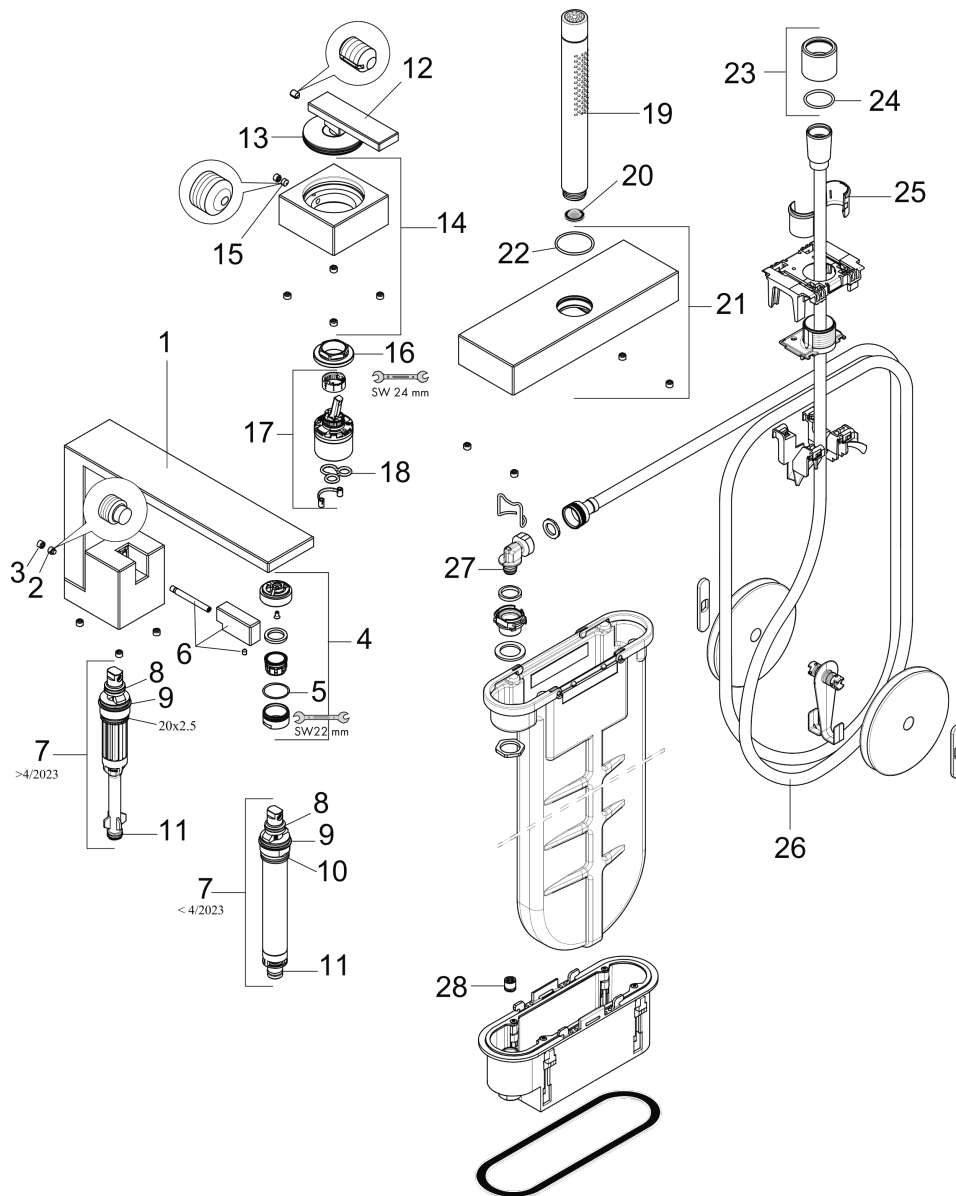

AXOR Edge
3-Hole Roman Tub Set Trim with 1.75 GPM Handshower - Diamond Cut
 Finish: **chrome** Part no. : **46431001**

Description

Features

- Spray type mixer: aerated spray
- Spray type hand shower: Full, IntenseRain
- Maximum pull-out length of hand shower: 55 inches
- SBox for quiet, smooth and protected hose guidance
- Max. flow: 5.0 GPM (19 L/Min)
- Ceramic cartridge
- Integrated double backflow prevention

Item details

List Price \$ 4,188.00

Technology

Compliance / Sustainability

Product image

Scale drawing

AXOR Edge
3-Hole Roman Tub Set Trim with 1.75 GPM Handshower - Diamond Cut
 Finish: **chrome** Part no. : **46431001**

Exploded drawing

Year of production: >01/20

AXOR Edge
3-Hole Roman Tub Set Trim with 1.75 GPM Handshower - Diamond Cut
 Finish: **chrome** Part no. : **46431001**

Spare parts list

Year of production: >01/20

Pos.	Description	Part no.	Price	PU
1	spout cpl.	93586000	-	1
2	hollow set screw M6x6	97660000	-	1
3	screw cover	95704000	-	1
4	aerator M24x1 (30 l/min)	93584000	-	1
5	O-ring 22x1,2	98397000	-	1
6	diverter knob	93583000	-	1
7	selector assy	93589000	-	1
8	O-Ring 14x2,5	98189000	-	1
9	O-Ring 23x2,5	98183000	-	1
10	O-Ring 22x2	98185000	-	1
11	O-ring 9x2,5	98217000	-	1
12	handle	93590000	-	1
13	O-ring 52x1,5	98200000	-	1
14	escutcheon for handle	93587000	-	1
15	hollow set screw M6x5	98447000	-	1
16	nut	93592000	-	1
17	cartridge, assy	93185000	-	1
18	seal	95008000	-	1
19	handshower	28532000	-	1
20	filter packing	94246000	-	1
21	escutcheon	93582000	-	1
22	O-Ring 32x2	98193000	-	1
23	nut	93591000	-	1
24	O-ring 24x2	98388000	-	1
25	insert for shower holder	96942000	-	1
26	sBox	94679000	-	1
27	O-ring 9x2	98119000	-	1
28	non return valve DW 10	96456000	-	1