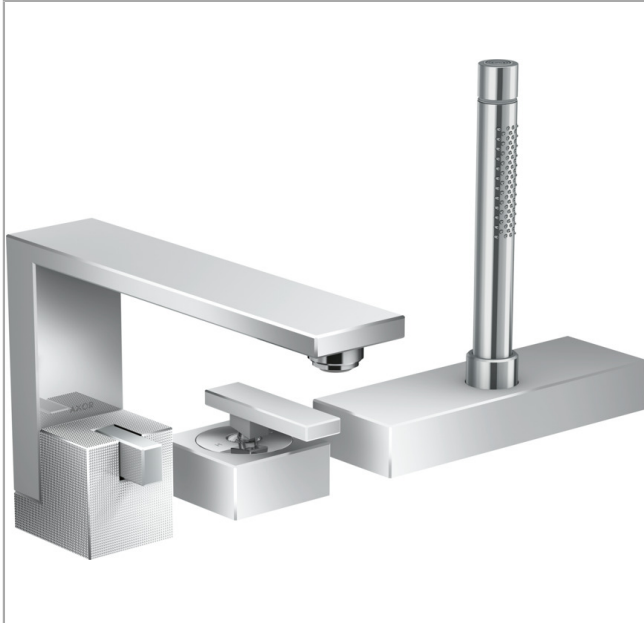

AXOR Edge
3-Hole Roman Tub Set Trim with 1.75 GPM Handshower - Diamond Cut
 Finish: **chrome** Part no. : **46431001**

Description

Features

- Spray type mixer: aerated spray
- Spray type hand shower: Full, IntenseRain
- Maximum pull-out length of hand shower: 55 inches
- SBox for quiet, smooth and protected hose guidance
- Max. flow: 5.0 GPM (19 L/Min)
- Ceramic cartridge
- Integrated double backflow prevention

Item details

List Price \$ 4,188.00

Technology

Compliance / Sustainability

Product image

Scale drawing

AXOR Edge
3-Hole Roman Tub Set Trim with 1.75 GPM Handshower - Diamond Cut
 Finish: **chrome** Part no. : **46431001**

Exploded drawing

Year of production: >01/20

AXOR Edge
3-Hole Roman Tub Set Trim with 1.75 GPM Handshower - Diamond Cut
 Finish: **chrome** Part no. : **46431001**

Spare parts list

Year of production: >01/20

Pos.	Description	Part no.	Price	PU
1	spout cpl.	93586000	-	1
2	hollow set screw M6x6	97660000	-	1
3	screw cover	95704000	-	1
4	aerator M24x1 (30 l/min)	93584000	-	1
5	O-ring 22x1,2	98397000	-	1
6	diverter knob	93583000	-	1
7	selector assy	93589000	-	1
8	O-Ring 14x2,5	98189000	-	1
9	O-Ring 23x2,5	98183000	-	1
10	O-Ring 22x2	98185000	-	1
11	O-ring 9x2,5	98217000	-	1
12	handle	93590000	-	1
13	O-ring 52x1,5	98200000	-	1
14	escutcheon for handle	93587000	-	1
15	hollow set screw M6x5	98447000	-	1
16	nut	93592000	-	1
17	cartridge, assy	93185000	-	1
18	seal	95008000	-	1
19	handshower	28532000	-	1
20	filter packing	94246000	-	1
21	escutcheon	93582000	-	1
22	O-Ring 32x2	98193000	-	1
23	nut	93591000	-	1
24	O-ring 24x2	98388000	-	1
25	insert for shower holder	96942000	-	1
26	sBox	94679000	-	1
27	O-ring 9x2	98119000	-	1
28	non return valve DW 10	96456000	-	1