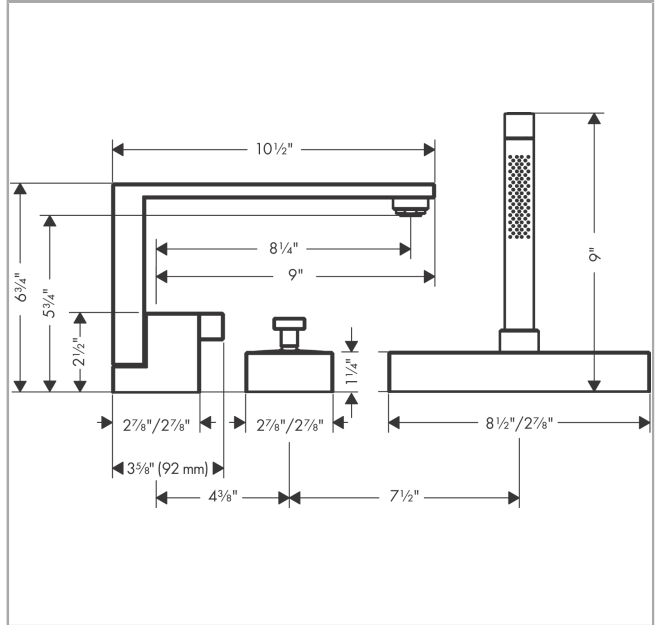

**AXOR Edge**  
**3-Hole Roman Tub Set Trim with 1.75 GPM Handshower**  
 Finish: **chrome** Part no. : **46430001**

Description

Item details

List Price \$ 3,808.00

Compliance / Sustainability

Product image

Scale drawing

**AXOR Edge**  
**3-Hole Roman Tub Set Trim with 1.75 GPM Handshower**  
 Finish: **chrome** Part no. : **46430001**

**Exploded drawing**

Year of production: >01/20

**AXOR Edge**  
**3-Hole Roman Tub Set Trim with 1.75 GPM Handshower**  
 Finish: **chrome** Part no. : **46430001**

### Spare parts list

Year of production: >01/20

Pos.	Description	Part no.	Price	PU
1	spout cpl.	93585000	-	1
2	hollow set screw M6x6	97660000	-	1
3	screw cover	95704000	-	1
4	aerator M24x1 (30 l/min)	93584000	-	1
5	O-ring 22x1,2	98397000	-	1
6	diverter knob	93583000	-	1
7	selector assy	93589000	-	1
8	O-Ring 14x2,5	98189000	-	1
9	O-Ring 23x2,5	98183000	-	1
10	O-Ring 22x2	98185000	-	1
11	O-ring 9x2,5	98217000	-	1
12	handle	93590000	-	1
13	O-ring 52x1,5	98200000	-	1
14	escutcheon for handle	93587000	-	1
15	hollow set screw M6x5	98447000	-	1
16	nut	93592000	-	1
17	cartridge, assy	93185000	-	1
18	seal	95008000	-	1
19	handshower	28532000	-	1
20	filter packing	94246000	-	1
21	escutcheon	93582000	-	1
22	O-Ring 32x2	98193000	-	1
23	nut	93591000	-	1
24	O-ring 24x2	98388000	-	1
25	insert for shower holder	96942000	-	1
26	sBox	94679000	-	1
27	O-ring 9x2	98119000	-	1
28	non return valve DW 10	96456000	-	1
a	sBox	94679000	-	1