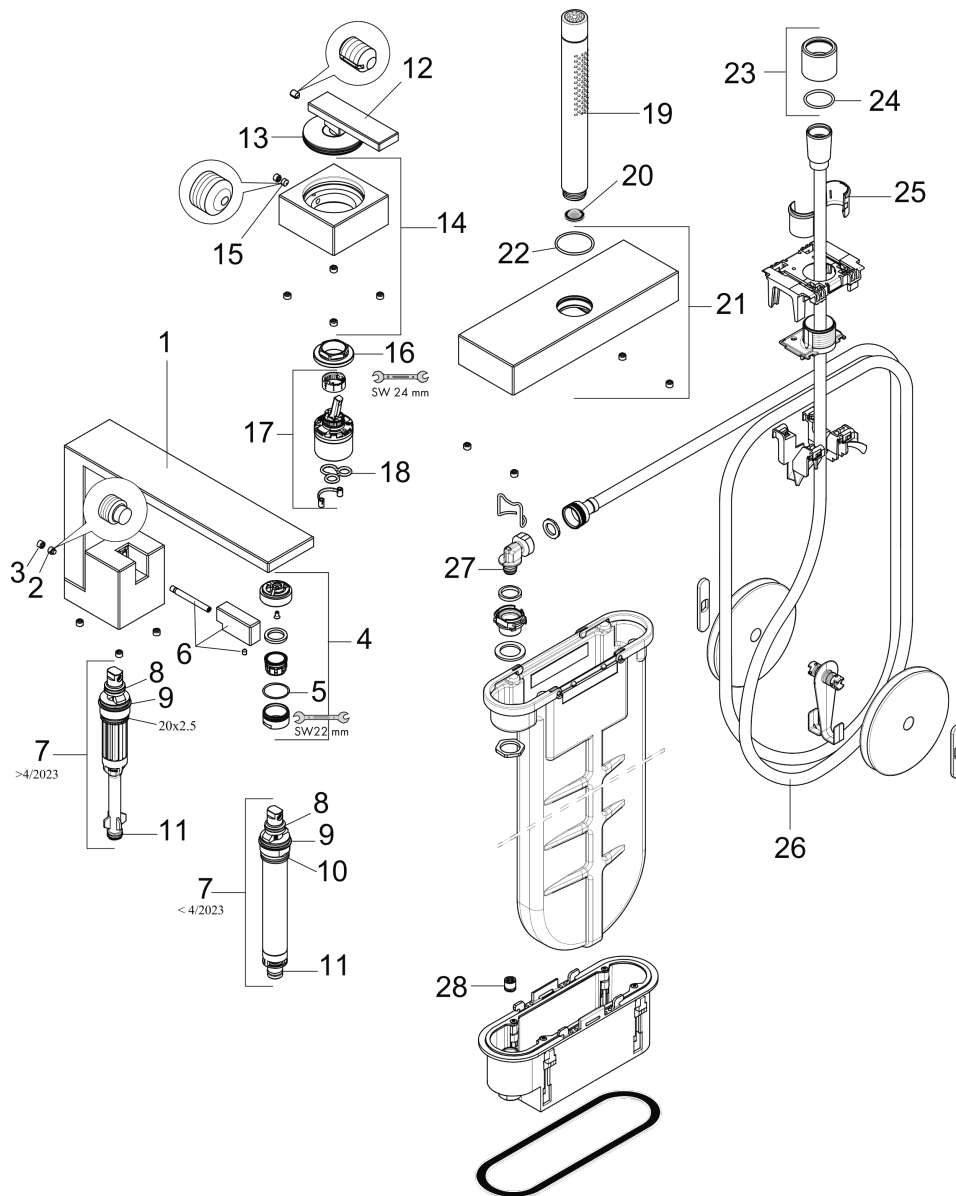

**AXOR Edge**  
**3-Hole Roman Tub Set Trim with 1.75 GPM Handshower**  
 Finish: **chrome** Part no. : **46430001**

Description

Item details

List Price \$ 3,808.00

Compliance / Sustainability

Product image

Scale drawing

**AXOR Edge**  
**3-Hole Roman Tub Set Trim with 1.75 GPM Handshower**  
 Finish: **chrome** Part no. : **46430001**

**Exploded drawing**

Year of production: >01/20

**AXOR Edge**  
**3-Hole Roman Tub Set Trim with 1.75 GPM Handshower**  
 Finish: **chrome** Part no. : **46430001**

### Spare parts list

Year of production: >01/20

Pos.	Description	Part no.	Price	PU
1	spout cpl.	93585000	-	1
2	hollow set screw M6x6	97660000	-	1
3	screw cover	95704000	-	1
4	aerator M24x1 (30 l/min)	93584000	-	1
5	O-ring 22x1,2	98397000	-	1
6	diverter knob	93583000	-	1
7	selector assy	93589000	-	1
8	O-Ring 14x2,5	98189000	-	1
9	O-Ring 23x2,5	98183000	-	1
10	O-Ring 22x2	98185000	-	1
11	O-ring 9x2,5	98217000	-	1
12	handle	93590000	-	1
13	O-ring 52x1,5	98200000	-	1
14	escutcheon for handle	93587000	-	1
15	hollow set screw M6x5	98447000	-	1
16	nut	93592000	-	1
17	cartridge, assy	93185000	-	1
18	seal	95008000	-	1
19	handshower	28532000	-	1
20	filter packing	94246000	-	1
21	escutcheon	93582000	-	1
22	O-Ring 32x2	98193000	-	1
23	nut	93591000	-	1
24	O-ring 24x2	98388000	-	1
25	insert for shower holder	96942000	-	1
26	sBox	94679000	-	1
27	O-ring 9x2	98119000	-	1
28	non return valve DW 10	96456000	-	1
a	sBox	94679000	-	1