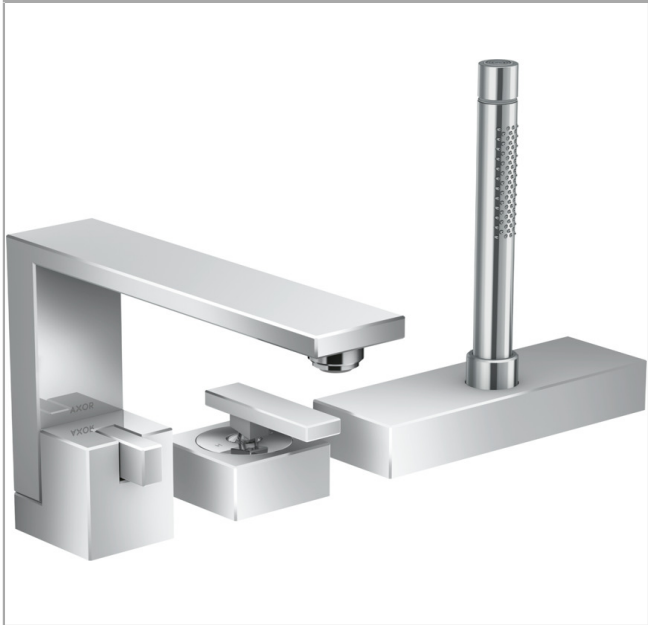

**AXOR Edge**  
**3-Hole Roman Tub Set Trim with 1.75 GPM Handshower**  
 Finish: **chrome** Part no. : **46430001**

Description

Item details

List Price \$ 3,808.00

Compliance / Sustainability

Product image

Scale drawing

**AXOR Edge**  
**3-Hole Roman Tub Set Trim with 1.75 GPM Handshower**  
 Finish: **chrome** Part no. : **46430001**

**Exploded drawing**

Year of production: >01/20

**AXOR Edge**  
**3-Hole Roman Tub Set Trim with 1.75 GPM Handshower**  
 Finish: **chrome** Part no. : **46430001**

### Spare parts list

Year of production: >01/20

Pos.	Description	Part no.	Price	PU
1	spout cpl.	93585000	-	1
2	hollow set screw M6x6	97660000	-	1
3	screw cover	95704000	-	1
4	aerator M24x1 (30 l/min)	93584000	-	1
5	O-ring 22x1,2	98397000	-	1
6	diverter knob	93583000	-	1
7	selector assy	93589000	-	1
8	O-Ring 14x2,5	98189000	-	1
9	O-Ring 23x2,5	98183000	-	1
10	O-Ring 22x2	98185000	-	1
11	O-ring 9x2,5	98217000	-	1
12	handle	93590000	-	1
13	O-ring 52x1,5	98200000	-	1
14	escutcheon for handle	93587000	-	1
15	hollow set screw M6x5	98447000	-	1
16	nut	93592000	-	1
17	cartridge, assy	93185000	-	1
18	seal	95008000	-	1
19	handshower	28532000	-	1
20	filter packing	94246000	-	1
21	escutcheon	93582000	-	1
22	O-Ring 32x2	98193000	-	1
23	nut	93591000	-	1
24	O-ring 24x2	98388000	-	1
25	insert for shower holder	96942000	-	1
26	sBox	94679000	-	1
27	O-ring 9x2	98119000	-	1
28	non return valve DW 10	96456000	-	1
a	sBox	94679000	-	1