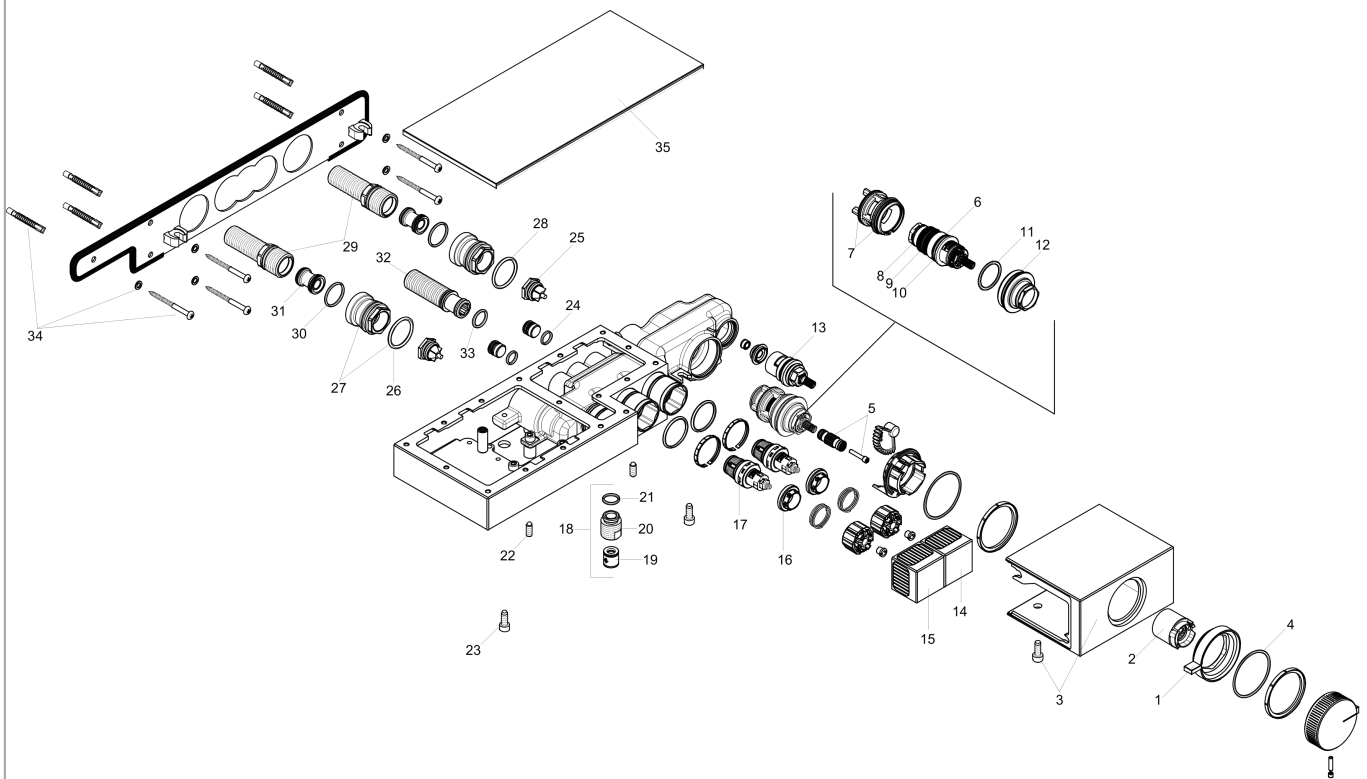

AXOR Edge
Thermostatic Trim for Exposed/Concealed Installation for 2 Functions
 Finish: **chrome** Part no. : **46240001**

Description

Features

- Outlets may be operated simultaneously
- Select push-button on/off control for 2 outlets
- Thermostatic cartridge
- Max. flow: 1.75 GPM (6.6 L/Min)
- Anti-scald 100° safety stop
- Shelf color: frosted grey glass
- Trim comes with Select buttons: handshower and Rain

Item details

List Price \$ 5,473.00

Technology

Compliance / Sustainability

Product image

Scale drawing

AXOR Edge
Thermostatic Trim for Exposed/Concealed Installation for 2 Functions
 Finish: **chrome** Part no. : **46240001**

Exploded drawing

Year of production: >01/20

AXOR Edge
Thermostatic Trim for Exposed/Concealed Installation for 2 Functions
 Finish: **chrome** Part no. : **46240001**

Spare parts list

Year of production: >01/20