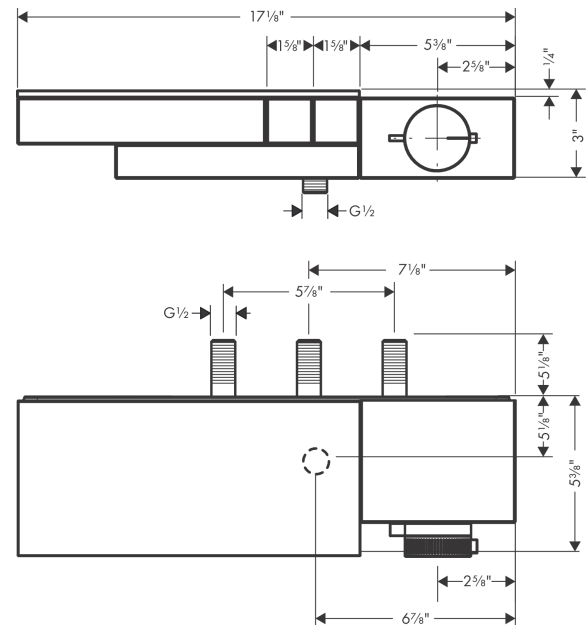

AXOR Edge
Thermostatic Trim for Exposed/Concealed Installation for 2 Functions
 Finish: **chrome** Part no. : **46240001**

Description

Features

- Outlets may be operated simultaneously
- Select push-button on/off control for 2 outlets
- Thermostatic cartridge
- Max. flow: 1.75 GPM (6.6 L/Min)
- Anti-scald 100° safety stop
- Shelf color: frosted grey glass
- Trim comes with Select buttons: handshower and Rain

Item details

List Price \$ 5,473.00

Technology

Compliance / Sustainability

Product image

Scale drawing

AXOR Edge
Thermostatic Trim for Exposed/Concealed Installation for 2 Functions
 Finish: **chrome** Part no. : **46240001**

Exploded drawing

Year of production: >01/20

AXOR Edge
Thermostatic Trim for Exposed/Concealed Installation for 2 Functions
 Finish: **chrome** Part no. : **46240001**

Spare parts list

Year of production: >01/20