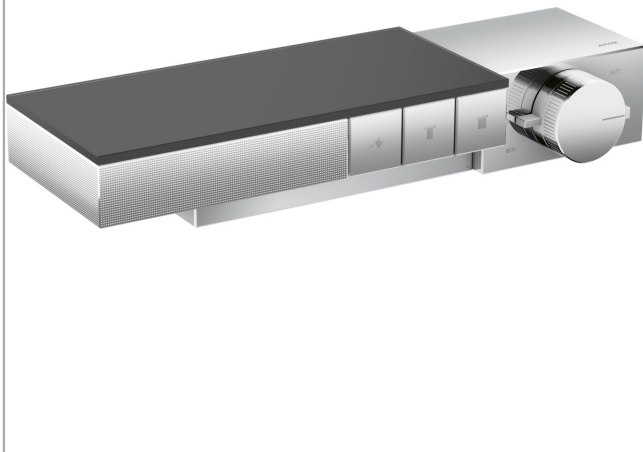

AXOR Edge

Thermostatic Trim for Exposed/Concealed Installation for 3 Functions - Diamond Cut

Finish: **chrome** Part no. : **46141001**

Description

Features

- Outlets may be operated simultaneously
- Select push-button on/off control for 3 functions
- Thermostatic cartridge
- Flow rate by simultaneous use of all outlets: 1.75 GPM (6.6 L/Min)
- Max. flow: 1.75 GPM (6.6 L/Min)
- Anti-scald 100° safety stop
- Shelf color: frosted grey glass
- Trim comes with Select buttons: handshower, PowderRain, and Rain

Item details

List Price \$ 6,695.00

Technology

Compliance / Sustainability

Product image

Scale drawing

AXOR Edge
Thermostatic Trim for Exposed/Concealed Installation for 3 Functions - Diamond Cut
 Finish: **chrome** Part no. : **46141001**

Exploded drawing

Year of production: >01/20

AXOR Edge

Thermostatic Trim for Exposed/Concealed Installation for 3 Functions - Diamond Cut

Finish: **chrome** Part no. : **46141001**

Spare parts list

Year of production: >01/20