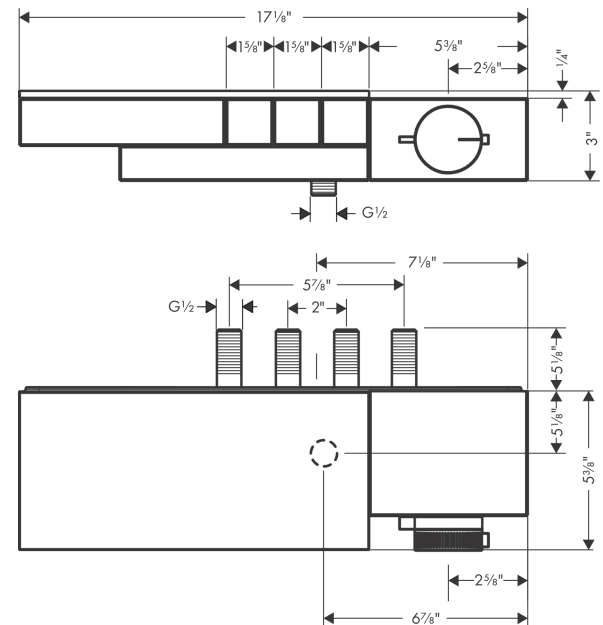

AXOR Edge

Thermostatic Trim for Exposed/Concealed Installation for 3 Functions - Diamond Cut

Finish: **chrome** Part no. : **46141001**

Description

Features

- Outlets may be operated simultaneously
- Select push-button on/off control for 3 functions
- Thermostatic cartridge
- Flow rate by simultaneous use of all outlets: 1.75 GPM (6.6 L/Min)
- Max. flow: 1.75 GPM (6.6 L/Min)
- Anti-scald 100° safety stop
- Shelf color: frosted grey glass
- Trim comes with Select buttons: handshower, PowderRain, and Rain

Item details

List Price \$ 6,695.00

Technology

Compliance / Sustainability

Product image

Scale drawing

AXOR Edge
Thermostatic Trim for Exposed/Concealed Installation for 3 Functions - Diamond Cut
 Finish: **chrome** Part no. : **46141001**

Exploded drawing

Year of production: >01/20

AXOR Edge

Thermostatic Trim for Exposed/Concealed Installation for 3 Functions - Diamond Cut

Finish: **chrome** Part no. : **46141001**

Spare parts list

Year of production: >01/20