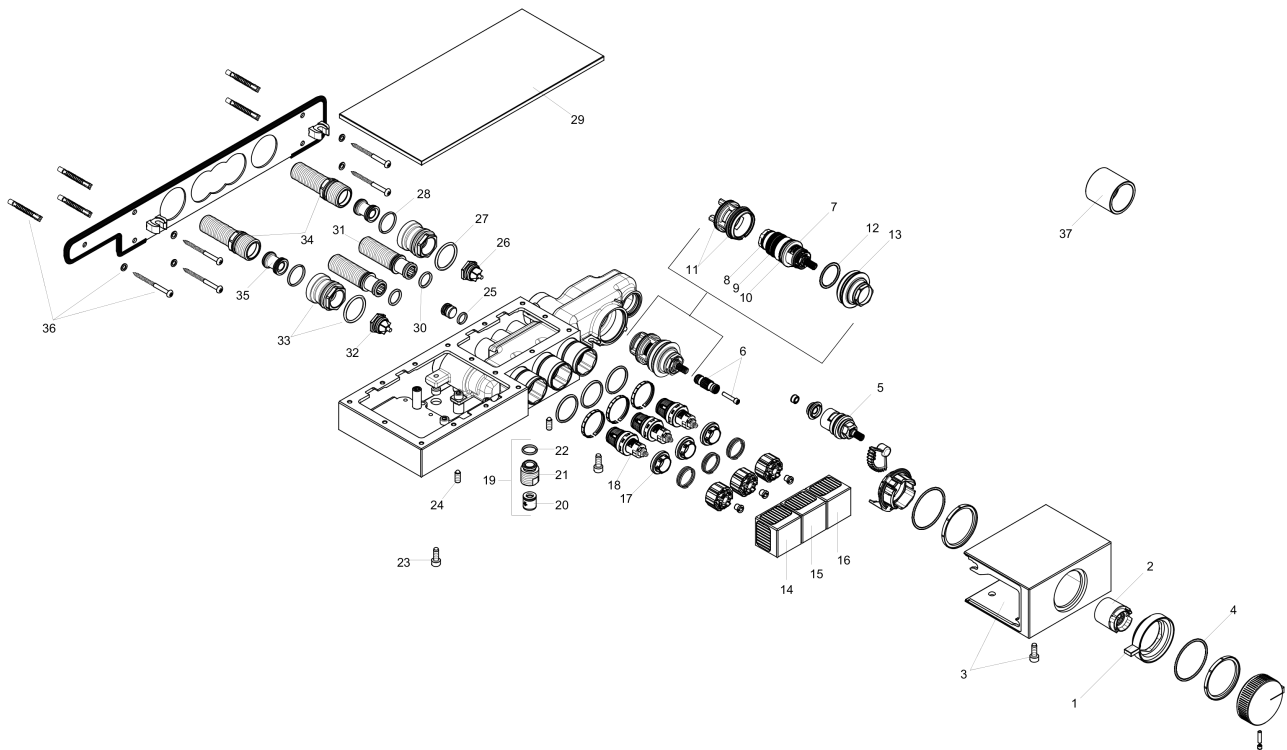

AXOR Edge

Thermostatic Trim for Exposed/Concealed Installation for 3 Functions - Diamond Cut

Finish: **chrome** Part no. : **46141001**

Description

Features

- Outlets may be operated simultaneously
- Select push-button on/off control for 3 functions
- Thermostatic cartridge
- Flow rate by simultaneous use of all outlets: 1.75 GPM (6.6 L/Min)
- Max. flow: 1.75 GPM (6.6 L/Min)
- Anti-scald 100° safety stop
- Shelf color: frosted grey glass
- Trim comes with Select buttons: handshower, PowderRain, and Rain

Item details

List Price \$ 6,695.00

Technology

Compliance / Sustainability

Product image

Scale drawing

AXOR Edge
Thermostatic Trim for Exposed/Concealed Installation for 3 Functions - Diamond Cut
 Finish: **chrome** Part no. : **46141001**

Exploded drawing

Year of production: >01/20

AXOR Edge

Thermostatic Trim for Exposed/Concealed Installation for 3 Functions - Diamond Cut

Finish: **chrome** Part no. : **46141001**

Spare parts list

Year of production: >01/20