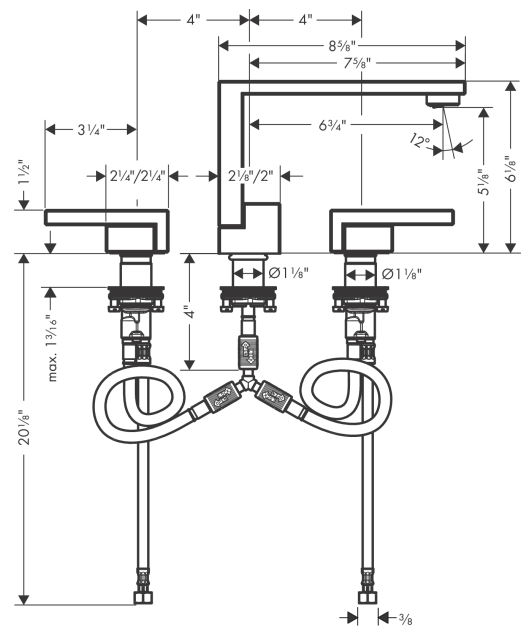

AXOR Edge
Widespread Faucet 130 - Diamond Cut, 1.2 GPM, without Pop-up Drain
 Finish: **chrome** Part no. : **46051001**

Description

Features

- Handle variant: Lever
- Spray modes: aerated spray
- Max. flow: 1.2 GPM (4.5 L/Min)
- Ceramic valves hot/cold 90°

Item details

List Price \$ 2,852.00

Technology

Compliance / Sustainability

Product image

Scale drawing

AXOR Edge
Widespread Faucet 130 - Diamond Cut, 1.2 GPM, without Pop-up Drain
 Finish: **chrome** Part no. : **46051001**

Exploded drawing

Year of production: >01/20

AXOR Edge
Widespread Faucet 130 - Diamond Cut, 1.2 GPM, without Pop-up Drain
 Finish: **chrome** Part no. : **46051001**

Spare parts list

Year of production: >01/20

| Pos. | Description | Part no. | Price | PU |
|------|-----------------------------------|----------|-------|----|
| 1 | O-ring 22x1,2 | 98397000 | - | 1 |
| 2 | service tool | 95661000 | - | 1 |
| 3 | flat seal | 98749000 | - | 1 |
| 4 | O-ring 26x4 | 92191000 | - | 1 |
| 5 | null | 92909000 | - | 1 |
| 6 | lever collar | 97548000 | - | 1 |
| 7 | handle for hot water | 93619000 | - | 1 |
| 8 | handle for cold water | 93620000 | - | 1 |
| 9 | handle fixing set | 94184000 | - | 1 |
| 10 | shut off unit right closing | 98817001 | - | 1 |
| 11 | shut off unit left closing | 95366001 | - | 1 |
| 12 | null | 92907000 | - | 1 |
| 13 | null | 92913000 | - | 1 |
| 14 | null | 92914000 | - | 1 |
| 15 | connection hose 18½" M8x0,75 3/8" | 96321001 | - | 1 |
| 16 | O-ring 7x1,5 | 98422000 | - | 1 |
| 17 | hose connection angel | 92905000 | - | 1 |