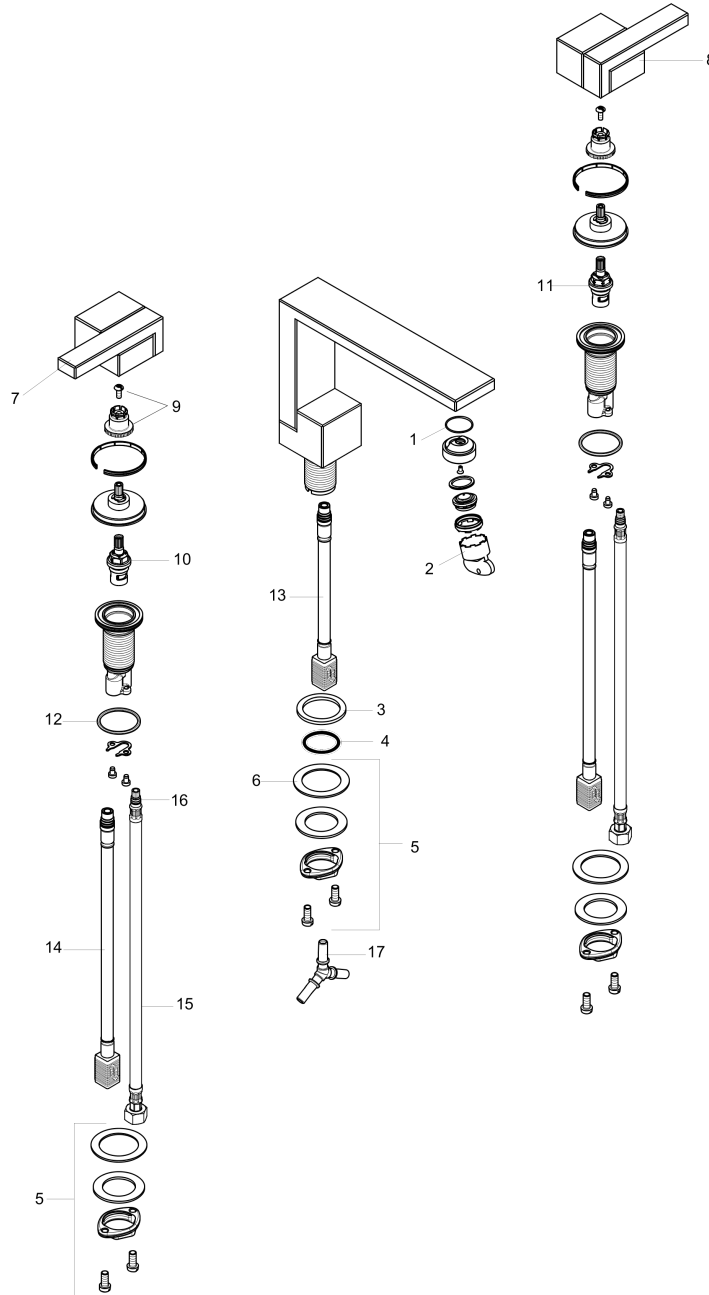

AXOR Edge
Widespread Faucet 130 - Diamond Cut, 1.2 GPM, without Pop-up Drain
 Finish: **chrome** Part no. : **46051001**

Description

Features

- Handle variant: Lever
- Spray modes: aerated spray
- Max. flow: 1.2 GPM (4.5 L/Min)
- Ceramic valves hot/cold 90°

Item details

List Price \$ 2,852.00

Technology

Compliance / Sustainability

Product image

Scale drawing

AXOR Edge
Widespread Faucet 130 - Diamond Cut, 1.2 GPM, without Pop-up Drain
 Finish: **chrome** Part no. : **46051001**

Exploded drawing

Year of production: >01/20

AXOR Edge
Widespread Faucet 130 - Diamond Cut, 1.2 GPM, without Pop-up Drain
 Finish: **chrome** Part no. : **46051001**

Spare parts list

Year of production: >01/20

| Pos. | Description | Part no. | Price | PU |
|------|-----------------------------------|----------|-------|----|
| 1 | O-ring 22x1,2 | 98397000 | - | 1 |
| 2 | service tool | 95661000 | - | 1 |
| 3 | flat seal | 98749000 | - | 1 |
| 4 | O-ring 26x4 | 92191000 | - | 1 |
| 5 | null | 92909000 | - | 1 |
| 6 | lever collar | 97548000 | - | 1 |
| 7 | handle for hot water | 93619000 | - | 1 |
| 8 | handle for cold water | 93620000 | - | 1 |
| 9 | handle fixing set | 94184000 | - | 1 |
| 10 | shut off unit right closing | 98817001 | - | 1 |
| 11 | shut off unit left closing | 95366001 | - | 1 |
| 12 | null | 92907000 | - | 1 |
| 13 | null | 92913000 | - | 1 |
| 14 | null | 92914000 | - | 1 |
| 15 | connection hose 18½" M8x0,75 3/8" | 96321001 | - | 1 |
| 16 | O-ring 7x1,5 | 98422000 | - | 1 |
| 17 | hose connection angel | 92905000 | - | 1 |