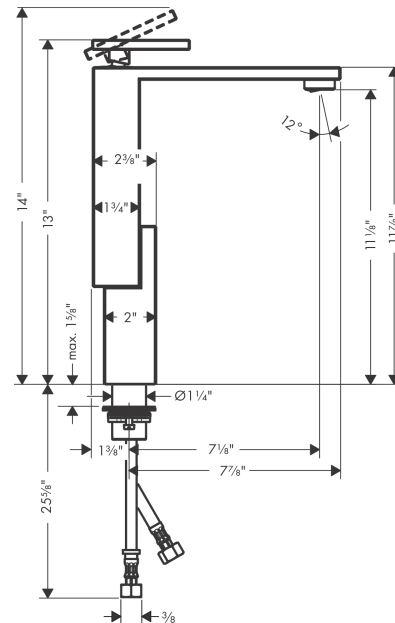

**AXOR Edge**  
**Single-Hole Faucet 280, 1.2 GPM, without Pop-up Drain**  
 Finish: **chrome** Part no. : **46030001**

**Description**

**Features**

- Handle variant: Lever
- Spray modes: aerated spray
- Max. flow: 1.2 GPM (4.5 L/Min)
- Ceramic cartridge

**Item details**

List Price \$ 2,106.00

**Technology**

**Compliance / Sustainability**

**Product image**

**Scale drawing**

**AXOR Edge**  
**Single-Hole Faucet 280, 1.2 GPM, without Pop-up Drain**  
 Finish: **chrome** Part no. : **46030001**

Exploded drawing

Year of production: >02/20

**AXOR Edge**  
**Single-Hole Faucet 280, 1.2 GPM, without Pop-up Drain**  
 Finish: **chrome** Part no. : **46030001**

## Spare parts list

Year of production: >02/20

Pos.	Description	Part no.	Price	PU
1	handle	93422000	-	1
2	O-ring 33x1,5	98164000	-	1
3	nut	92926000	-	1
4	O-ring 30x1,5	98433000	-	1
5	O-ring 29x2	98391000	-	1
6	O-ring 25x1,5	98146000	-	1
7	cartridge, assy	92900000	-	1
8	seal	93383000	-	1
9	adapter for cartridge	98866000	-	1
10	O-ring 23x2	98398000	-	1
11	O-ring 22x1,2	98397000	-	1
12	service tool	95661000	-	1
13	fixing set (Ø 32)	13961000	-	1
14	lever collar	97548000	-	1
15	connection hose 35½" M8x0,75 3/8"	96316001	-	1
16	O-ring 7x1,5	98422000	-	1