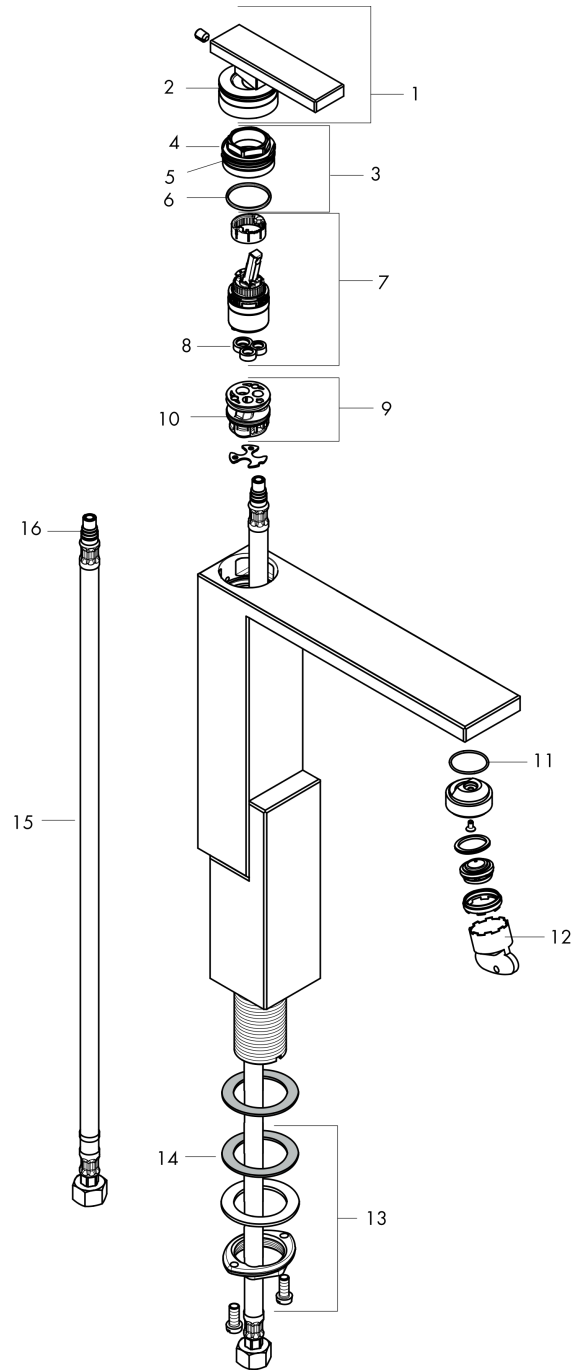

**AXOR Edge**  
**Single-Hole Faucet 280, 1.2 GPM, without Pop-up Drain**  
 Finish: **chrome** Part no. : **46030001**

**Description**

**Features**

- Handle variant: Lever
- Spray modes: aerated spray
- Max. flow: 1.2 GPM (4.5 L/Min)
- Ceramic cartridge

**Item details**

List Price \$ 2,106.00

**Technology**

**Compliance / Sustainability**

**Product image**

**Scale drawing**

**AXOR Edge**  
**Single-Hole Faucet 280, 1.2 GPM, without Pop-up Drain**  
 Finish: **chrome** Part no. : **46030001**

Exploded drawing

Year of production: >02/20

**AXOR Edge**  
**Single-Hole Faucet 280, 1.2 GPM, without Pop-up Drain**  
 Finish: **chrome** Part no. : **46030001**

## Spare parts list

Year of production: >02/20

Pos.	Description	Part no.	Price	PU
1	handle	93422000	-	1
2	O-ring 33x1,5	98164000	-	1
3	nut	92926000	-	1
4	O-ring 30x1,5	98433000	-	1
5	O-ring 29x2	98391000	-	1
6	O-ring 25x1,5	98146000	-	1
7	cartridge, assy	92900000	-	1
8	seal	93383000	-	1
9	adapter for cartridge	98866000	-	1
10	O-ring 23x2	98398000	-	1
11	O-ring 22x1,2	98397000	-	1
12	service tool	95661000	-	1
13	fixing set (Ø 32)	13961000	-	1
14	lever collar	97548000	-	1
15	connection hose 35½" M8x0,75 3/8"	96316001	-	1
16	O-ring 7x1,5	98422000	-	1