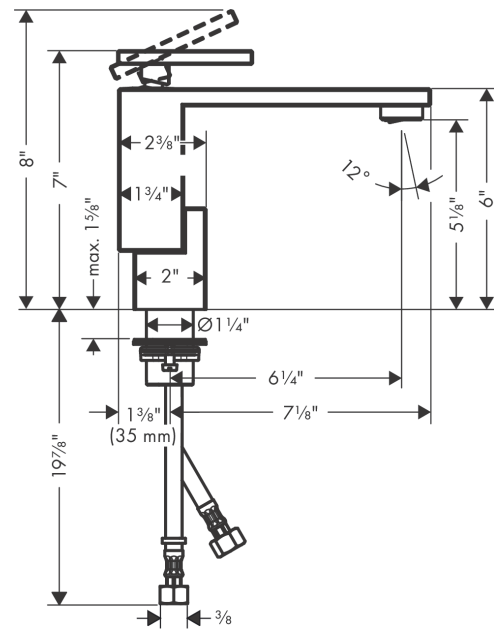

**AXOR Edge**  
**Single-Hole Faucet 130, 1.2 GPM, without Pop-up Drain**  
 Finish: **chrome** Part no. : **46010001**

**Description**

**Features**

- Handle variant: Lever
- Spray modes: aerated spray
- Max. flow: 1.2 GPM (4.5 L/Min)
- Ceramic cartridge

**Item details**

List Price \$ 1,621.00

**Technology**

**Compliance / Sustainability**

**Product image**

**Scale drawing**

**AXOR Edge**  
**Single-Hole Faucet 130, 1.2 GPM, without Pop-up Drain**  
 Finish: **chrome** Part no. : **46010001**

Exploded drawing

Year of production: >01/20

**AXOR Edge**  
**Single-Hole Faucet 130, 1.2 GPM, without Pop-up Drain**  
 Finish: **chrome** Part no. : **46010001**

**Spare parts list**

Year of production: >01/20

Pos.	Description	Part no.	Price	PU
1	handle	93422000	-	1
2	O-ring 33x1,5	98164000	-	1
3	nut	92926000	-	1
4	O-ring 25x1,5	98146000	-	1
5	O-ring 30x1,5	98433000	-	1
6	O-ring 29x2	98391000	-	1
7	cartridge, assy	92900000	-	1
8	seal	93383000	-	1
9	adapter for cartridge	98866000	-	1
10	O-ring 23x2	98398000	-	1
11	O-ring 22x1,2	98397000	-	1
12	service tool	95661000	-	1
13	fixing set (Ø 32)	13961000	-	1
14	lever collar	97548000	-	1
15	connection hose 23½" M8x0,75 3/8"	98600001	-	1
16	O-ring 7x1,5	98422000	-	1