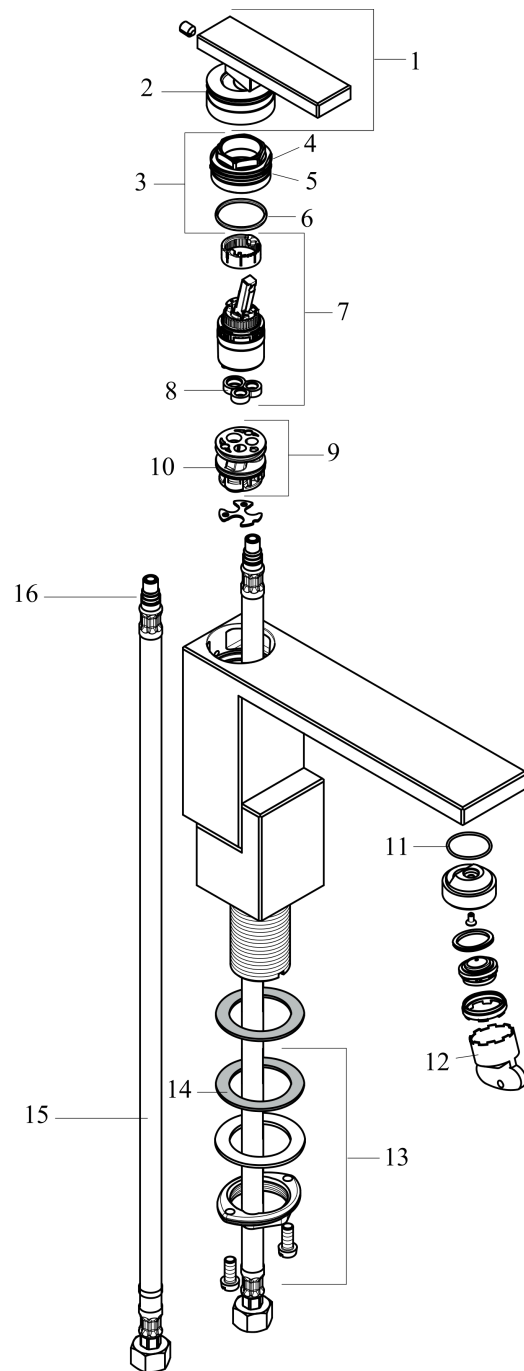

**AXOR Edge**  
**Single-Hole Faucet 130, 1.2 GPM, without Pop-up Drain**  
 Finish: **chrome** Part no. : **46010001**

**Description**

**Features**

- Handle variant: Lever
- Spray modes: aerated spray
- Max. flow: 1.2 GPM (4.5 L/Min)
- Ceramic cartridge

**Item details**

List Price \$ 1,621.00

**Technology**

**Compliance / Sustainability**

**Product image**

**Scale drawing**

**AXOR Edge**  
**Single-Hole Faucet 130, 1.2 GPM, without Pop-up Drain**  
 Finish: **chrome** Part no. : **46010001**

Exploded drawing

Year of production: >01/20

**AXOR Edge**  
**Single-Hole Faucet 130, 1.2 GPM, without Pop-up Drain**  
 Finish: **chrome** Part no. : **46010001**

**Spare parts list**

Year of production: >01/20

Pos.	Description	Part no.	Price	PU
1	handle	93422000	-	1
2	O-ring 33x1,5	98164000	-	1
3	nut	92926000	-	1
4	O-ring 25x1,5	98146000	-	1
5	O-ring 30x1,5	98433000	-	1
6	O-ring 29x2	98391000	-	1
7	cartridge, assy	92900000	-	1
8	seal	93383000	-	1
9	adapter for cartridge	98866000	-	1
10	O-ring 23x2	98398000	-	1
11	O-ring 22x1,2	98397000	-	1
12	service tool	95661000	-	1
13	fixing set (Ø 32)	13961000	-	1
14	lever collar	97548000	-	1
15	connection hose 23½" M8x0,75 3/8"	98600001	-	1
16	O-ring 7x1,5	98422000	-	1