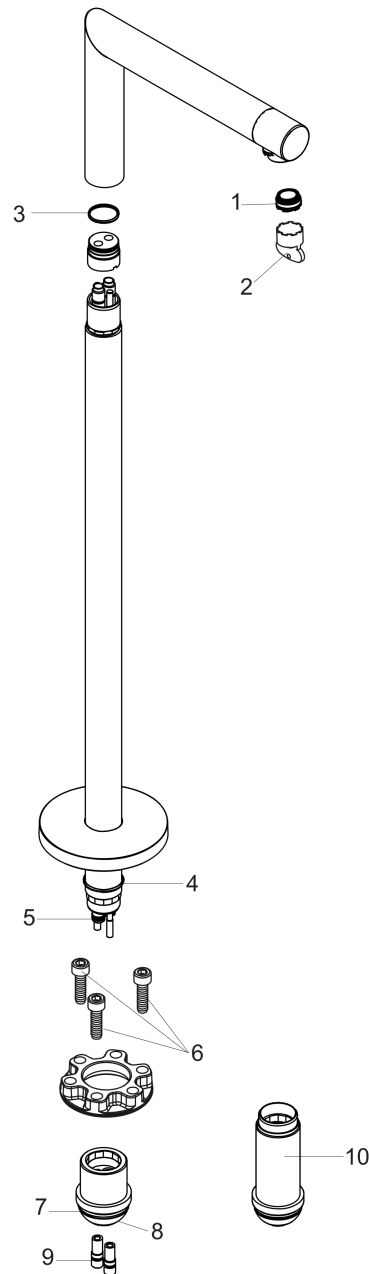

AXOR Uno
Tube Spout Freestanding
 Finish: **chrome** Part no. : **45412001**

Description

Features

- Max. flow: 4.76 GPM (18 L/Min)
- Solid Brass
- Includes: bath spout floor-standing, Assembly instructions

Item details

List Price \$ 1,168.00

Compliance / Sustainability

Product image

Scale drawing

AXOR Uno
Tub Spout Freestanding
 Finish: **chrome** Part no. : **45412001**

Exploded drawing

Year of production: >07/18

AXOR Uno
Tub Spout Freestanding
 Finish: **chrome** Part no. : **45412001**

Spare parts list

Year of production: >07/18

| Pos. | Description | Part no. | Price | PU |
|------|-----------------------------|----------|-------|----|
| 1 | aerator M24x1 D | 93235000 | - | 1 |
| 2 | O-ring 25x2 | 98389000 | - | 1 |
| 3 | O-ring 35x2 | 92604000 | - | 1 |
| 4 | O-ring 9x1,5 | 98117000 | - | 1 |
| 5 | hexagon socket screw M10x35 | 97670000 | - | 1 |
| 6 | O-ring 44x2,5 | 98162000 | - | 1 |
| 7 | O-ring 29x3 | 98371000 | - | 1 |
| 8 | O-ring 7x2 | 98419000 | - | 1 |
| 9 | extension set 60 mm | 97686000 | - | 1 |
| a | concealed item | 10452180 | - | 1 |