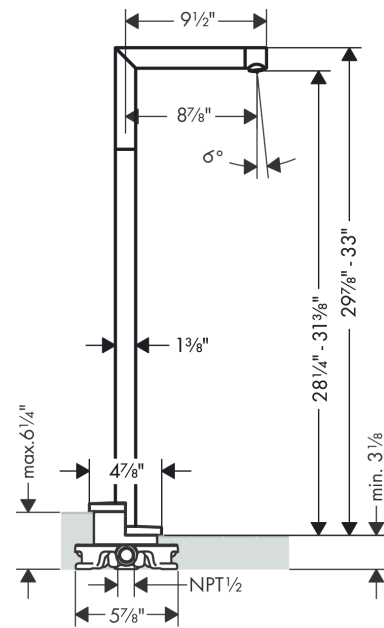

AXOR Uno
Tube Spout Freestanding
 Finish: **chrome** Part no. : **45412001**

Description

Features

- Max. flow: 4.76 GPM (18 L/Min)
- Solid Brass
- Includes: bath spout floor-standing, Assembly instructions

Item details

List Price \$ 1,168.00

Compliance / Sustainability

Product image

Scale drawing

AXOR Uno
Tub Spout Freestanding
 Finish: **chrome** Part no. : **45412001**

Exploded drawing

Year of production: >07/18

AXOR Uno
Tub Spout Freestanding
 Finish: **chrome** Part no. : **45412001**

Spare parts list

Year of production: >07/18

| Pos. | Description | Part no. | Price | PU |
|------|-----------------------------|----------|-------|----|
| 1 | aerator M24x1 D | 93235000 | - | 1 |
| 2 | O-ring 25x2 | 98389000 | - | 1 |
| 3 | O-ring 35x2 | 92604000 | - | 1 |
| 4 | O-ring 9x1,5 | 98117000 | - | 1 |
| 5 | hexagon socket screw M10x35 | 97670000 | - | 1 |
| 6 | O-ring 44x2,5 | 98162000 | - | 1 |
| 7 | O-ring 29x3 | 98371000 | - | 1 |
| 8 | O-ring 7x2 | 98419000 | - | 1 |
| 9 | extension set 60 mm | 97686000 | - | 1 |
| a | concealed item | 10452180 | - | 1 |