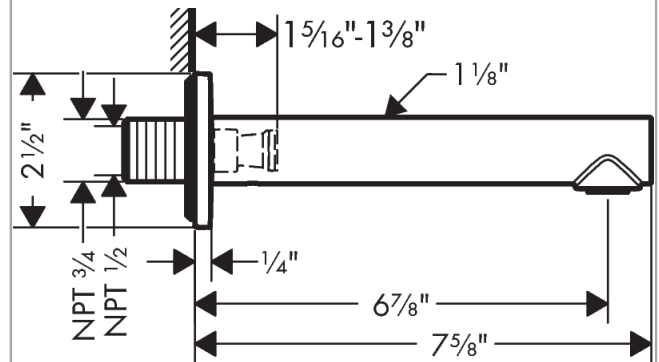

**AXOR Uno**  
**Tube Spout Straight**  
 Finish: **chrome** Part no. : **45410001**

**Description**

**Features**

- Max. flow: 5.0 GPM (19 L/Min)
- Solid Brass
- Includes: 1/2" female and 3/4" male adaptor, 1/2" female and 3/4" male adaptor

**Item details**

List Price \$ 262.00

**Compliance / Sustainability**

**Product image**

**Scale drawing**

**AXOR Uno**  
**Tub Spout Straight**  
 Finish: **chrome** Part no. : **45410001**

Exploded drawing

Year of production: >07/18

**AXOR Uno**  
**Tub Spout Straight**  
 Finish: **chrome** Part no. : **45410001**

**Spare parts list**

Year of production: >07/18

Pos.	Description	Part no.	Price	PU
1	O-ring 13x2	98128000	-	1
2	seal	97530000	-	1
3	O-ring 18x1,5	98231000	-	1
4	O-ring 20x1,5	98197000	-	1
5	aerator M24x1 C	92934000	-	1
6	special tool	95290000	-	1