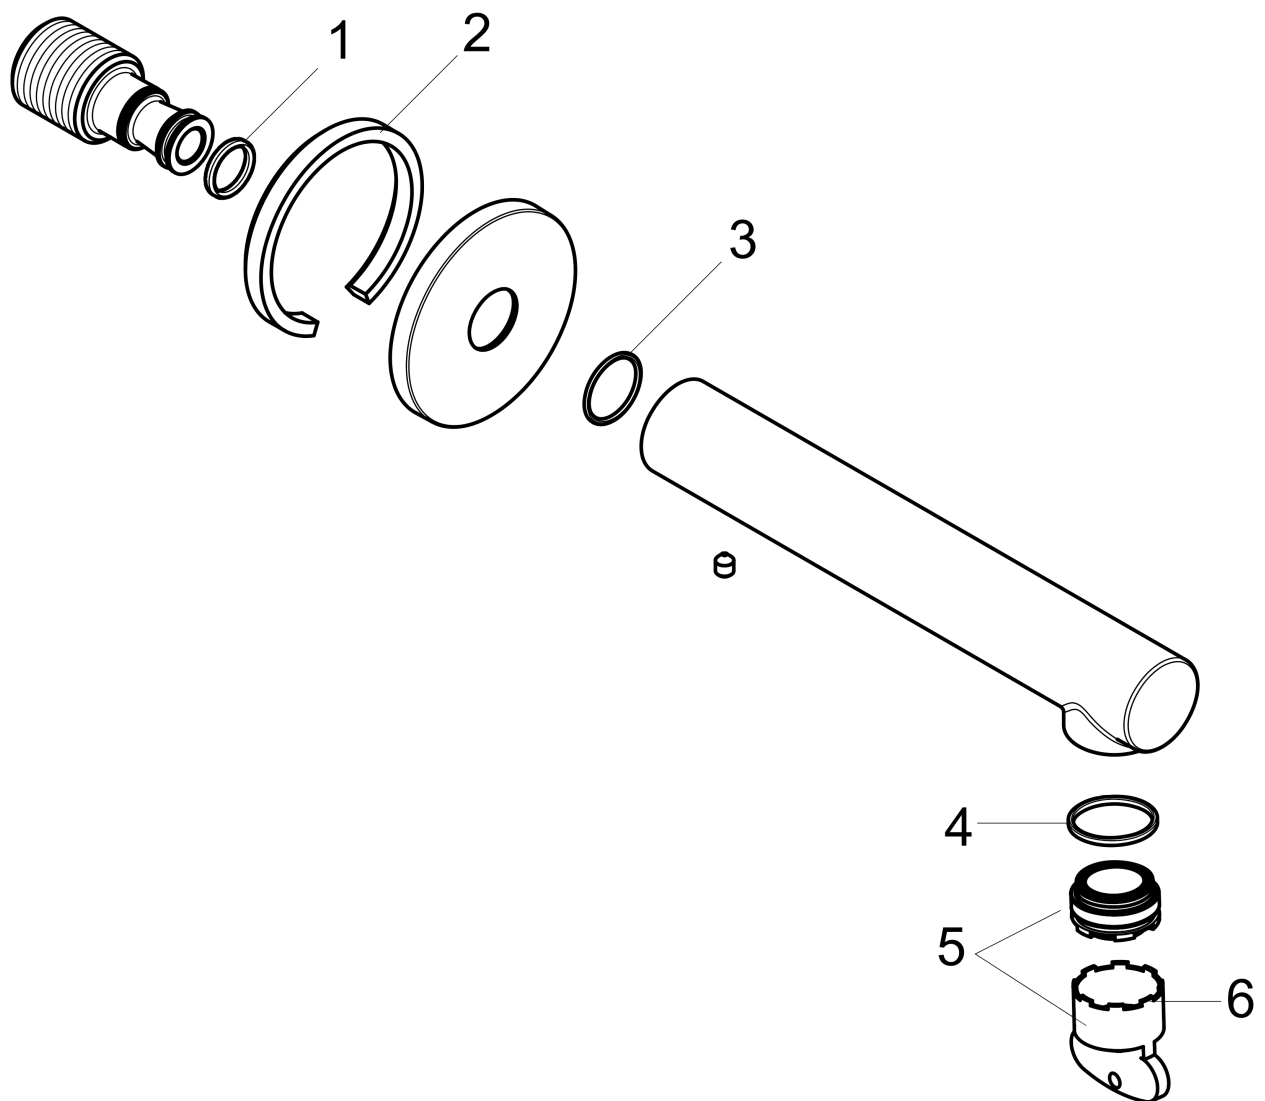

**AXOR Uno**  
**Tube Spout Straight**  
 Finish: **chrome** Part no. : **45410001**

**Description**

**Features**

- Max. flow: 5.0 GPM (19 L/Min)
- Solid Brass
- Includes: 1/2" female and 3/4" male adaptor, 1/2" female and 3/4" male adaptor

**Item details**

List Price \$ 262.00

**Compliance / Sustainability**

**Product image**

**Scale drawing**

**AXOR Uno**  
**Tub Spout Straight**  
 Finish: **chrome** Part no. : **45410001**

Exploded drawing

Year of production: >07/18

**AXOR Uno**  
**Tub Spout Straight**  
 Finish: **chrome** Part no. : **45410001**

**Spare parts list**

Year of production: >07/18

Pos.	Description	Part no.	Price	PU
1	O-ring 13x2	98128000	-	1
2	seal	97530000	-	1
3	O-ring 18x1,5	98231000	-	1
4	O-ring 20x1,5	98197000	-	1
5	aerator M24x1 C	92934000	-	1
6	special tool	95290000	-	1