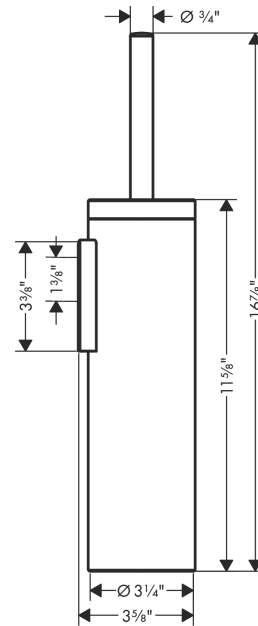

**AXOR Universal Circular
Toilet brush holder**

Finish: **chrome** Part no. : **42855000**

Description

Features

- Wall-mounted
- Metal
- Material recess: matt plastic
- With cover lid
- With removable insert
- With mounting material
- Concealed fastening
- Diameter of drilled hole: 0.23"

Item details

List Price \$ 378.00

Compliance / Sustainability

Product image

Scale drawing

AXOR Universal Circular
Toilet brush holder
 Finish: **chrome** Part no. : **42855000**

Exploded drawing

Year of production: >10/21

AXOR Universal Circular
Toilet brush holder
 Finish: **chrome** Part no. : **42855000**

Spare parts list

Year of production: >10/21

Pos.	Description	Part no.	Price	PU
1	stick with brush	94437000	-	1
2	O-ring 10x2	98170000	-	1
3	WC-brush black Ø 66 mm	40068000	-	1
4	cup on its own	94438000	-	1
5	support element	94426000	-	1
6	mounting set	96179000	-	1