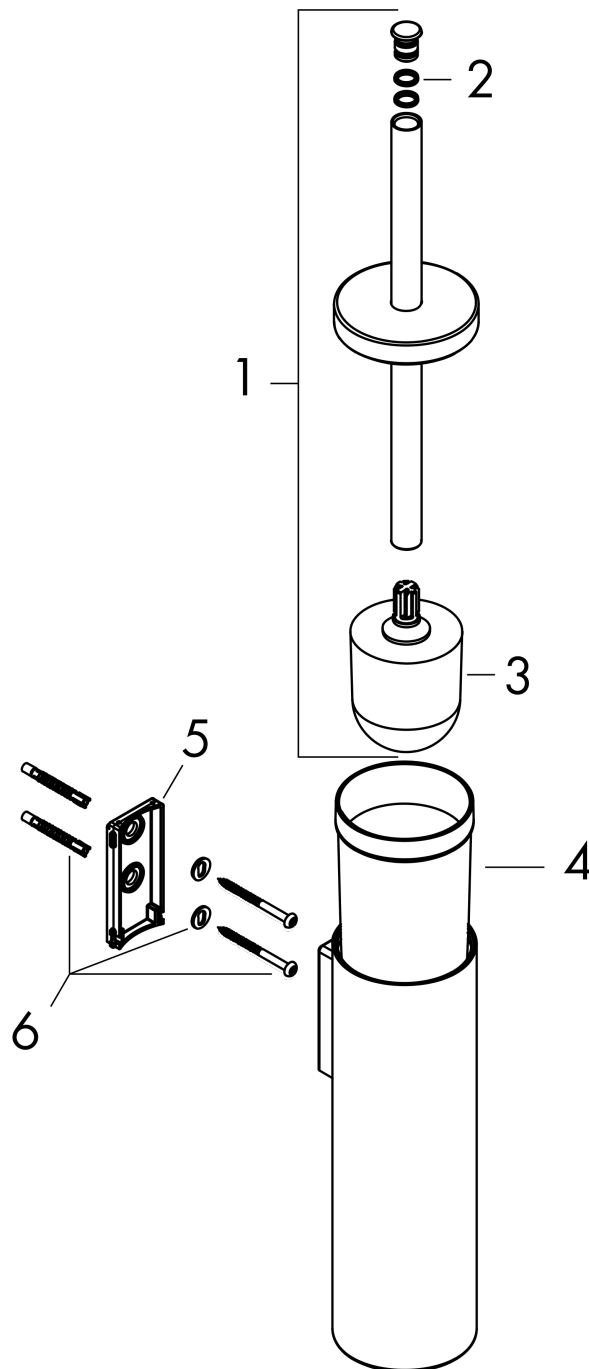

**AXOR Universal Circular
Toilet brush holder**

Finish: **chrome** Part no. : **42855000**

Description

Features

- Wall-mounted
- Metal
- Material recess: matt plastic
- With cover lid
- With removable insert
- With mounting material
- Concealed fastening
- Diameter of drilled hole: 0.23"

Item details

List Price \$ 378.00

Compliance / Sustainability

Product image

Scale drawing

AXOR Universal Circular
Toilet brush holder
 Finish: **chrome** Part no. : **42855000**

Exploded drawing

Year of production: >10/21

AXOR Universal Circular
Toilet brush holder
 Finish: **chrome** Part no. : **42855000**

Spare parts list

Year of production: >10/21

Pos.	Description	Part no.	Price	PU
1	stick with brush	94437000	-	1
2	O-ring 10x2	98170000	-	1
3	WC-brush black Ø 66 mm	40068000	-	1
4	cup on its own	94438000	-	1
5	support element	94426000	-	1
6	mounting set	96179000	-	1