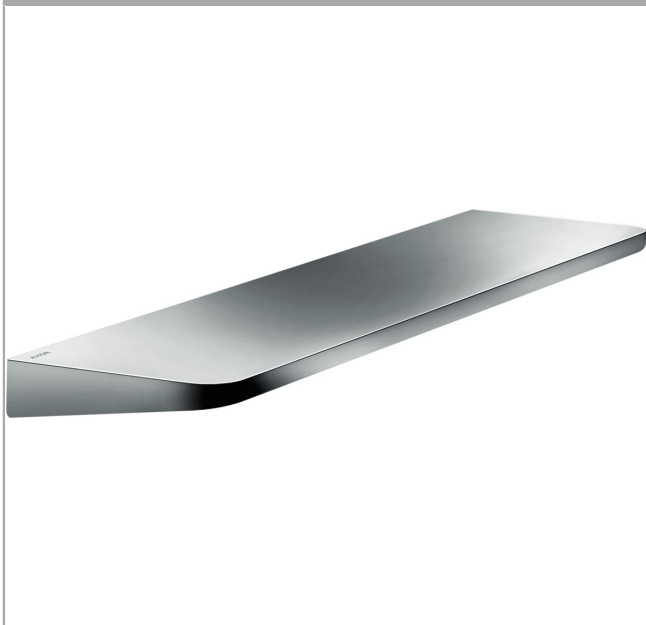

AXOR Universal Circular Shelf, 16"
 Finish: **chrome** Part no. : **42844000**

Description

Features

- Wall-mounted
- Material frame: solid Brass
- Material shelf: Metal
- With mounting material
- Concealed fastening
- Diameter of drilled hole: 0.23"
- Suitable for installation inside shower compartment

Item details

List Price \$ 438.00

Compliance / Sustainability

Product image

Scale drawing

**AXOR Universal Circular
Shelf, 16"**
Finish: **chrome** Part no. : **42844000**

Exploded drawing

Year of production: >10/21

AXOR Universal Circular Shelf, 16"
 Finish: **chrome** Part no. : **42844000**

Spare parts list

Year of production: >10/21

Pos.	Description	Part no.	Price	PU
1	mounting set	98716000	-	1