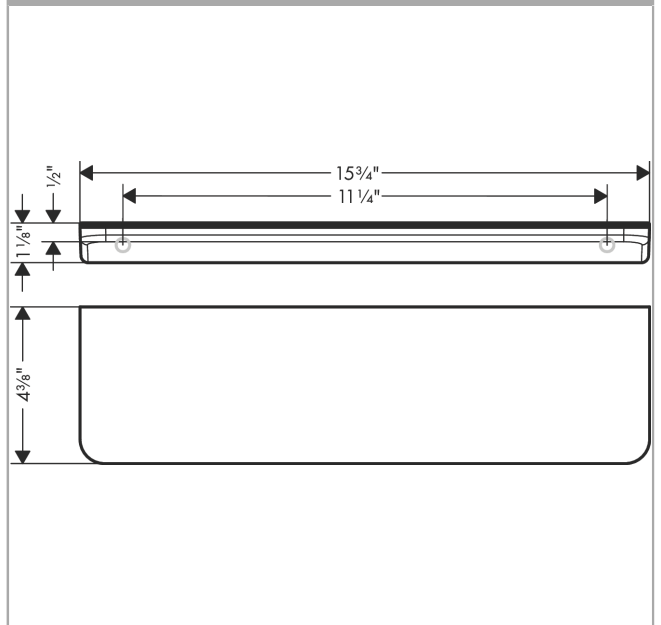

AXOR Universal Circular Shelf, 16"
 Finish: **chrome** Part no. : **42844000**

Description

Features

- Wall-mounted
- Material frame: solid Brass
- Material shelf: Metal
- With mounting material
- Concealed fastening
- Diameter of drilled hole: 0.23"
- Suitable for installation inside shower compartment

Item details

List Price \$ 438.00

Compliance / Sustainability

Product image

Scale drawing

**AXOR Universal Circular
Shelf, 16"**
Finish: **chrome** Part no. : **42844000**

Exploded drawing

Year of production: >10/21

AXOR Universal Circular Shelf, 16"
 Finish: **chrome** Part no. : **42844000**

Spare parts list

Year of production: >10/21

Pos.	Description	Part no.	Price	PU
1	mounting set	98716000	-	1