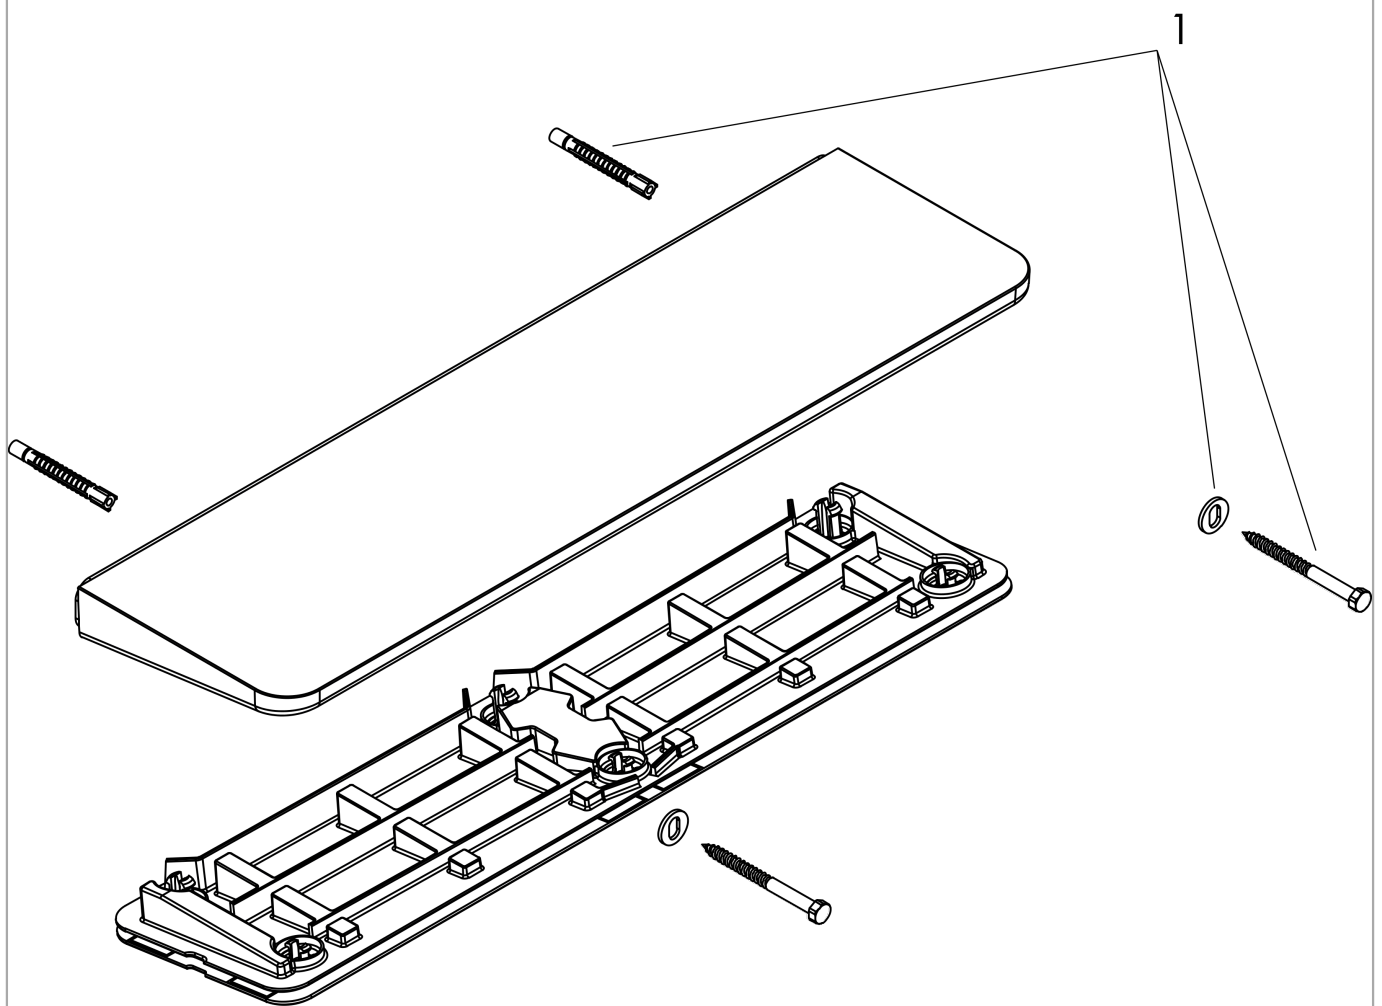

AXOR Universal Circular Shelf, 16"
 Finish: **chrome** Part no. : **42844000**

Description

Features

- Wall-mounted
- Material frame: solid Brass
- Material shelf: Metal
- With mounting material
- Concealed fastening
- Diameter of drilled hole: 0.23"
- Suitable for installation inside shower compartment

Item details

List Price \$ 438.00

Compliance / Sustainability

Product image

Scale drawing

**AXOR Universal Circular
Shelf, 16"**
Finish: **chrome** Part no. : **42844000**

Exploded drawing

Year of production: >10/21

AXOR Universal Circular Shelf, 16"
 Finish: **chrome** Part no. : **42844000**

Spare parts list

Year of production: >10/21

Pos.	Description	Part no.	Price	PU
1	mounting set	98716000	-	1