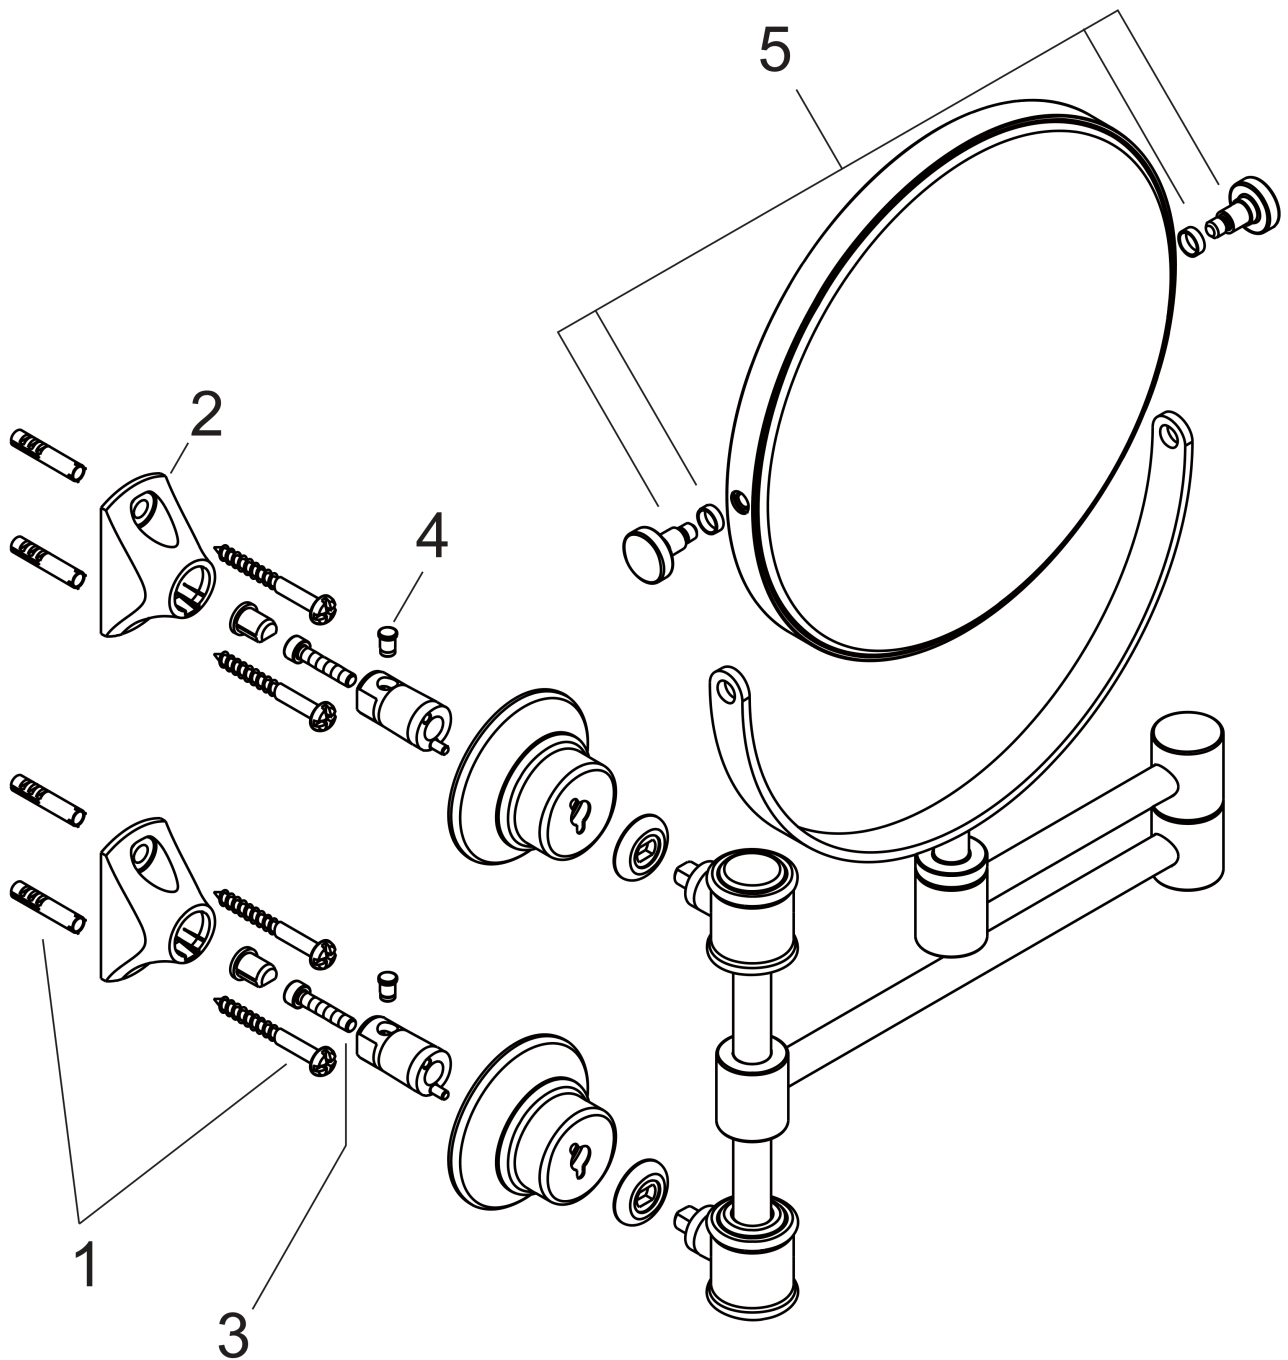

**AXOR Montreux  
Shaving Mirror**

Finish: **brushed black chrome** Part no. : **42090340**

**Description**

**Features**

- Mirror Glass
- Material frame: Metal
- Arms swivel independently
- With mounting material
- Concealed fastening
- Drilling distance: 1.37"
- Diameter of drilled hole: 0.23"
- Wall-mounted

**Item details**

List Price \$ 1,071.00

**Compliance / Sustainability**

**Product image**

**Scale drawing**

**AXOR Montreux**  
**Shaving Mirror**  
 Finish: **brushed black chrome**    Part no. : **42090340**

Exploded drawing

Year of production: >02/19

**AXOR Montreux  
Shaving Mirror**

Finish: **brushed black chrome** Part no. : **42090340**

**Spare parts list**

Year of production: >02/19

Pos.	Description	Part no.	Price	PU
1	mounting set	40915000	-	1
2	support element	96341000	-	1
3	hexagon socket screw M4x10	97661000	-	1
4	pin	97546000	-	1
5	mirror	98729340	-	1