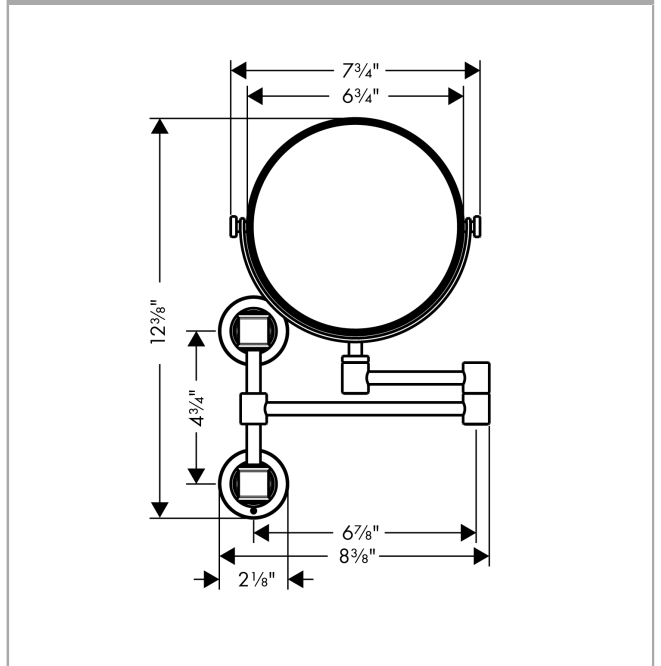

**AXOR Montreux  
Shaving Mirror**

Finish: **brushed black chrome** Part no. : **42090340**

**Description**

**Features**

- Mirror Glass
- Material frame: Metal
- Arms swivel independently
- With mounting material
- Concealed fastening
- Drilling distance: 1.37"
- Diameter of drilled hole: 0.23"
- Wall-mounted

**Item details**

List Price \$ 1,071.00

**Compliance / Sustainability**

**Product image**

**Scale drawing**

**AXOR Montreux**  
**Shaving Mirror**  
 Finish: **brushed black chrome**    Part no. : **42090340**

Exploded drawing

Year of production: >02/19

**AXOR Montreux  
Shaving Mirror**

Finish: **brushed black chrome** Part no. : **42090340**

**Spare parts list**

Year of production: >02/19

Pos.	Description	Part no.	Price	PU
1	mounting set	40915000	-	1
2	support element	96341000	-	1
3	hexagon socket screw M4x10	97661000	-	1
4	pin	97546000	-	1
5	mirror	98729340	-	1