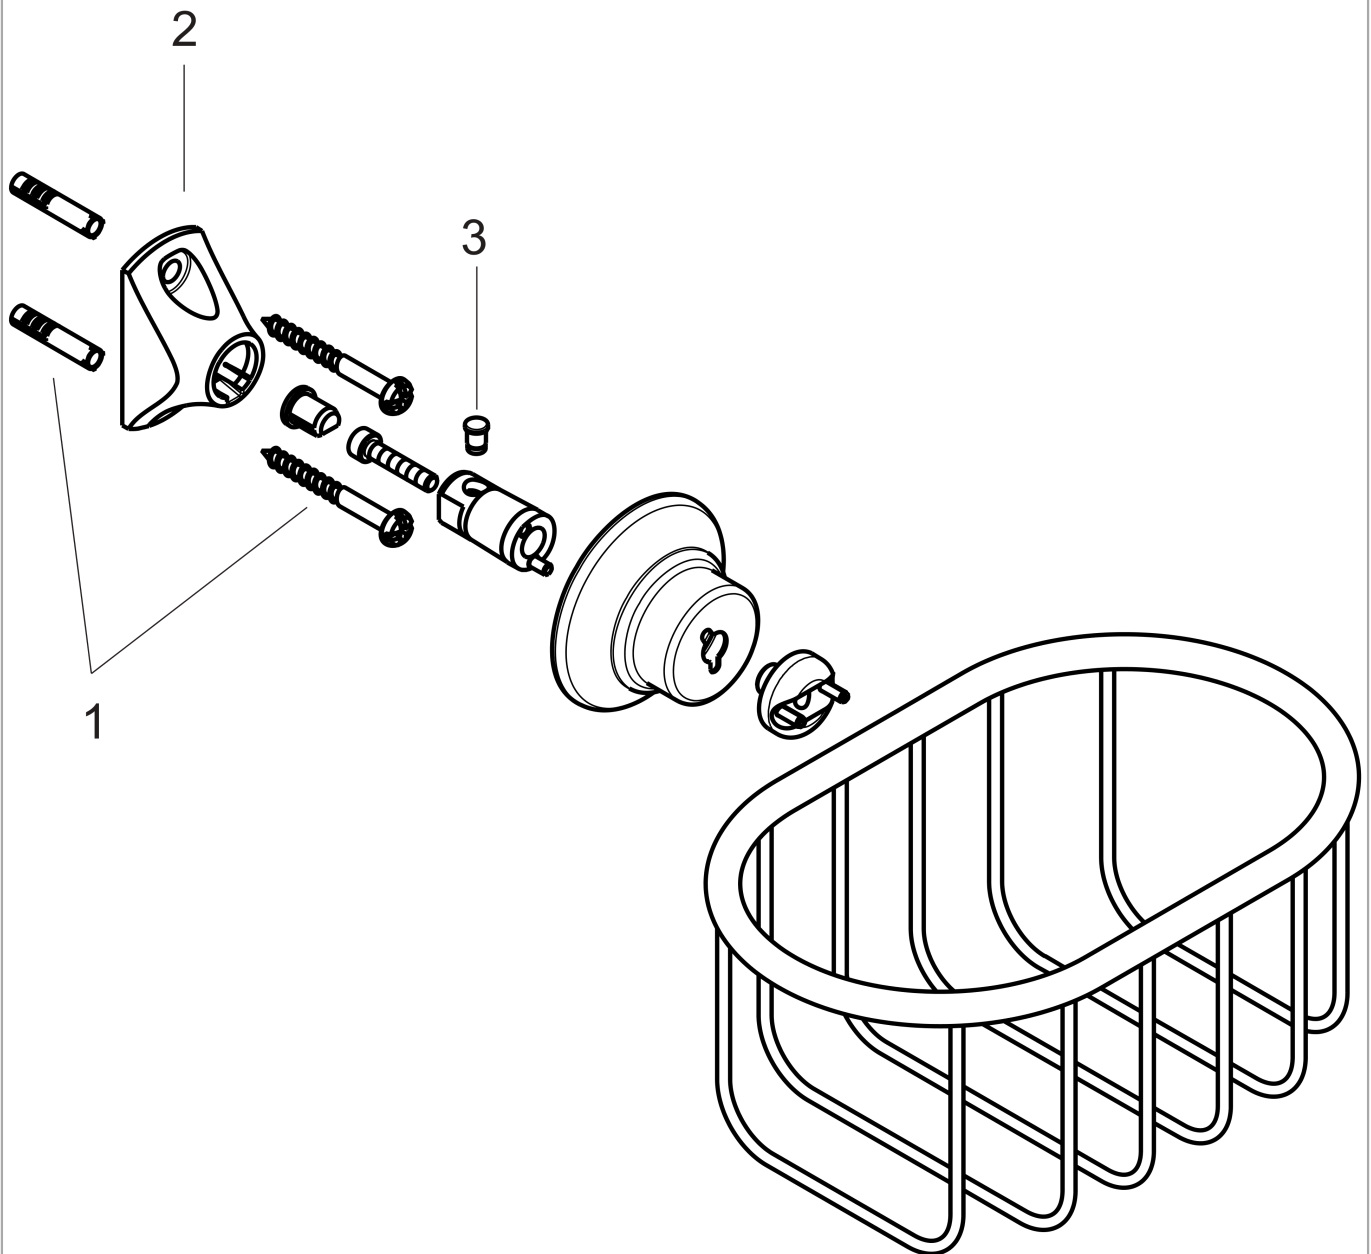

**AXOR Montreux**

**Shower Basket 6 1/4" x 4"**

Finish: **brushed black chrome**

Part no. : **42065340**

**Description**

**Features**

- Wall-mounted
- With mounting material
- Diameter of drilled hole: 0.23"

**Item details**

List Price

\$ 458.00

**Compliance / Sustainability**

**Product image**

**Scale drawing**

**AXOR Montreux**

**Shower Basket 6 1/4" x 4"**

Finish: **brushed black chrome**

Part no. : **42065340**

**Exploded drawing**

Year of production: >02/19

**AXOR Montreux**

**Shower Basket 6 1/4" x 4"**

Finish: **brushed black chrome** Part no. : **42065340**

**Spare parts list**

Year of production: >02/19

Pos.	Description	Part no.	Price	PU
1	mounting set	40915000	-	1
2	support element	96341000	-	1
3	pin	97546000	-	1