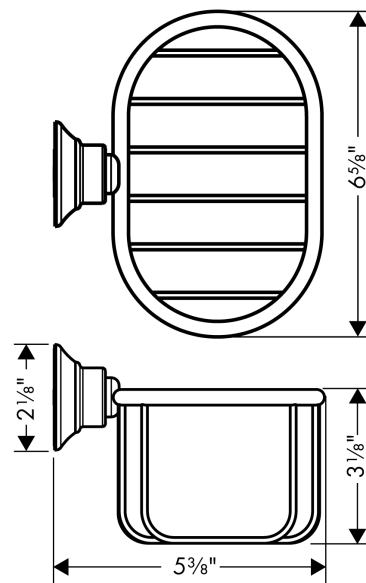

**AXOR Montreux**

**Shower Basket 6 1/4" x 4"**

Finish: **brushed black chrome**

Part no. : **42065340**

**Description**

**Features**

- Wall-mounted
- With mounting material
- Diameter of drilled hole: 0.23"

**Item details**

List Price

\$ 458.00

**Compliance / Sustainability**

**Product image**

**Scale drawing**

**AXOR Montreux**

**Shower Basket 6 1/4" x 4"**

Finish: **brushed black chrome**

Part no. : **42065340**

**Exploded drawing**

Year of production: >02/19

**AXOR Montreux**

**Shower Basket 6 1/4" x 4"**

Finish: **brushed black chrome** Part no. : **42065340**

**Spare parts list**

Year of production: >02/19

Pos.	Description	Part no.	Price	PU
1	mounting set	40915000	-	1
2	support element	96341000	-	1
3	pin	97546000	-	1