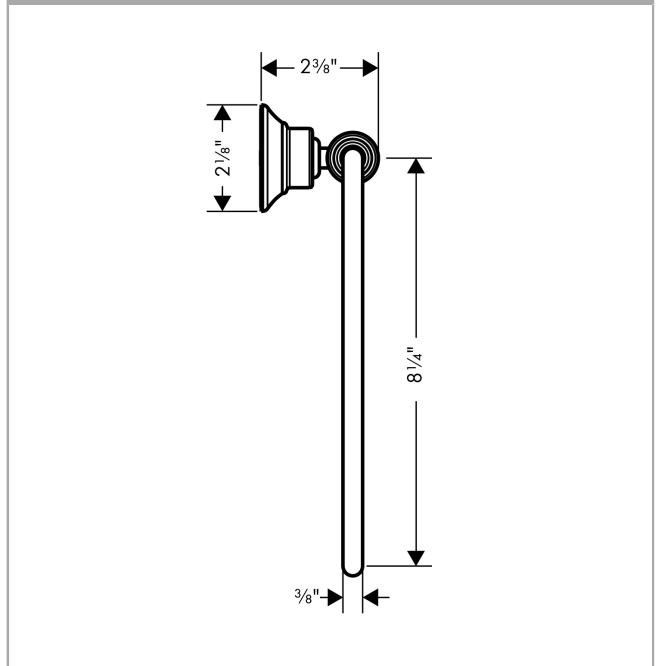

**AXOR Montreux
Towel Ring**

Finish: **chrome** Part no. : **42021000**

Description

Features

- Wall-mounted
- Metal
- Metal holder
- Swiveling
- With mounting material
- Concealed fastening
- Drilling distance: 1.37"
- Diameter of drilled hole: 0.23"

Item details

List Price \$ 292.00

Compliance / Sustainability

Product image

Scale drawing

AXOR Montreux
Towel Ring
 Finish: **chrome** Part no. : **42021000**

Exploded drawing

Year of production: >05/06

**AXOR Montreux
Towel Ring**

Finish: **chrome** Part no. : **42021000**

Spare parts list

Year of production: >**05/06**

Pos.	Description	Part no.	Price	PU
1	mounting set	40915000	-	1
2	support element	96341000	-	1
3	pin	97546000	-	1