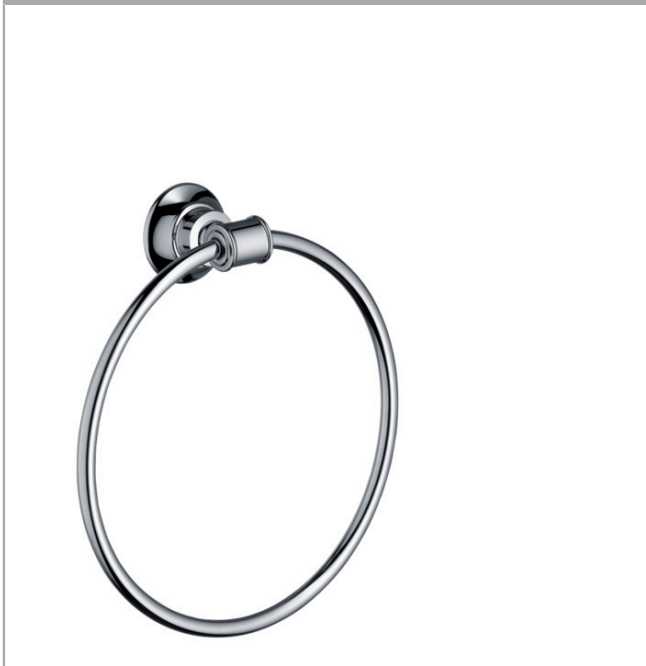

**AXOR Montreux
Towel Ring**

Finish: **chrome** Part no. : **42021000**

Description

Features

- Wall-mounted
- Metal
- Metal holder
- Swiveling
- With mounting material
- Concealed fastening
- Drilling distance: 1.37"
- Diameter of drilled hole: 0.23"

Item details

List Price \$ 292.00

Compliance / Sustainability

Product image

Scale drawing

AXOR Montreux
Towel Ring
 Finish: **chrome** Part no. : **42021000**

Exploded drawing

Year of production: >05/06

**AXOR Montreux
Towel Ring**

Finish: **chrome** Part no. : **42021000**

Spare parts list

Year of production: >**05/06**

Pos.	Description	Part no.	Price	PU
1	mounting set	40915000	-	1
2	support element	96341000	-	1
3	pin	97546000	-	1