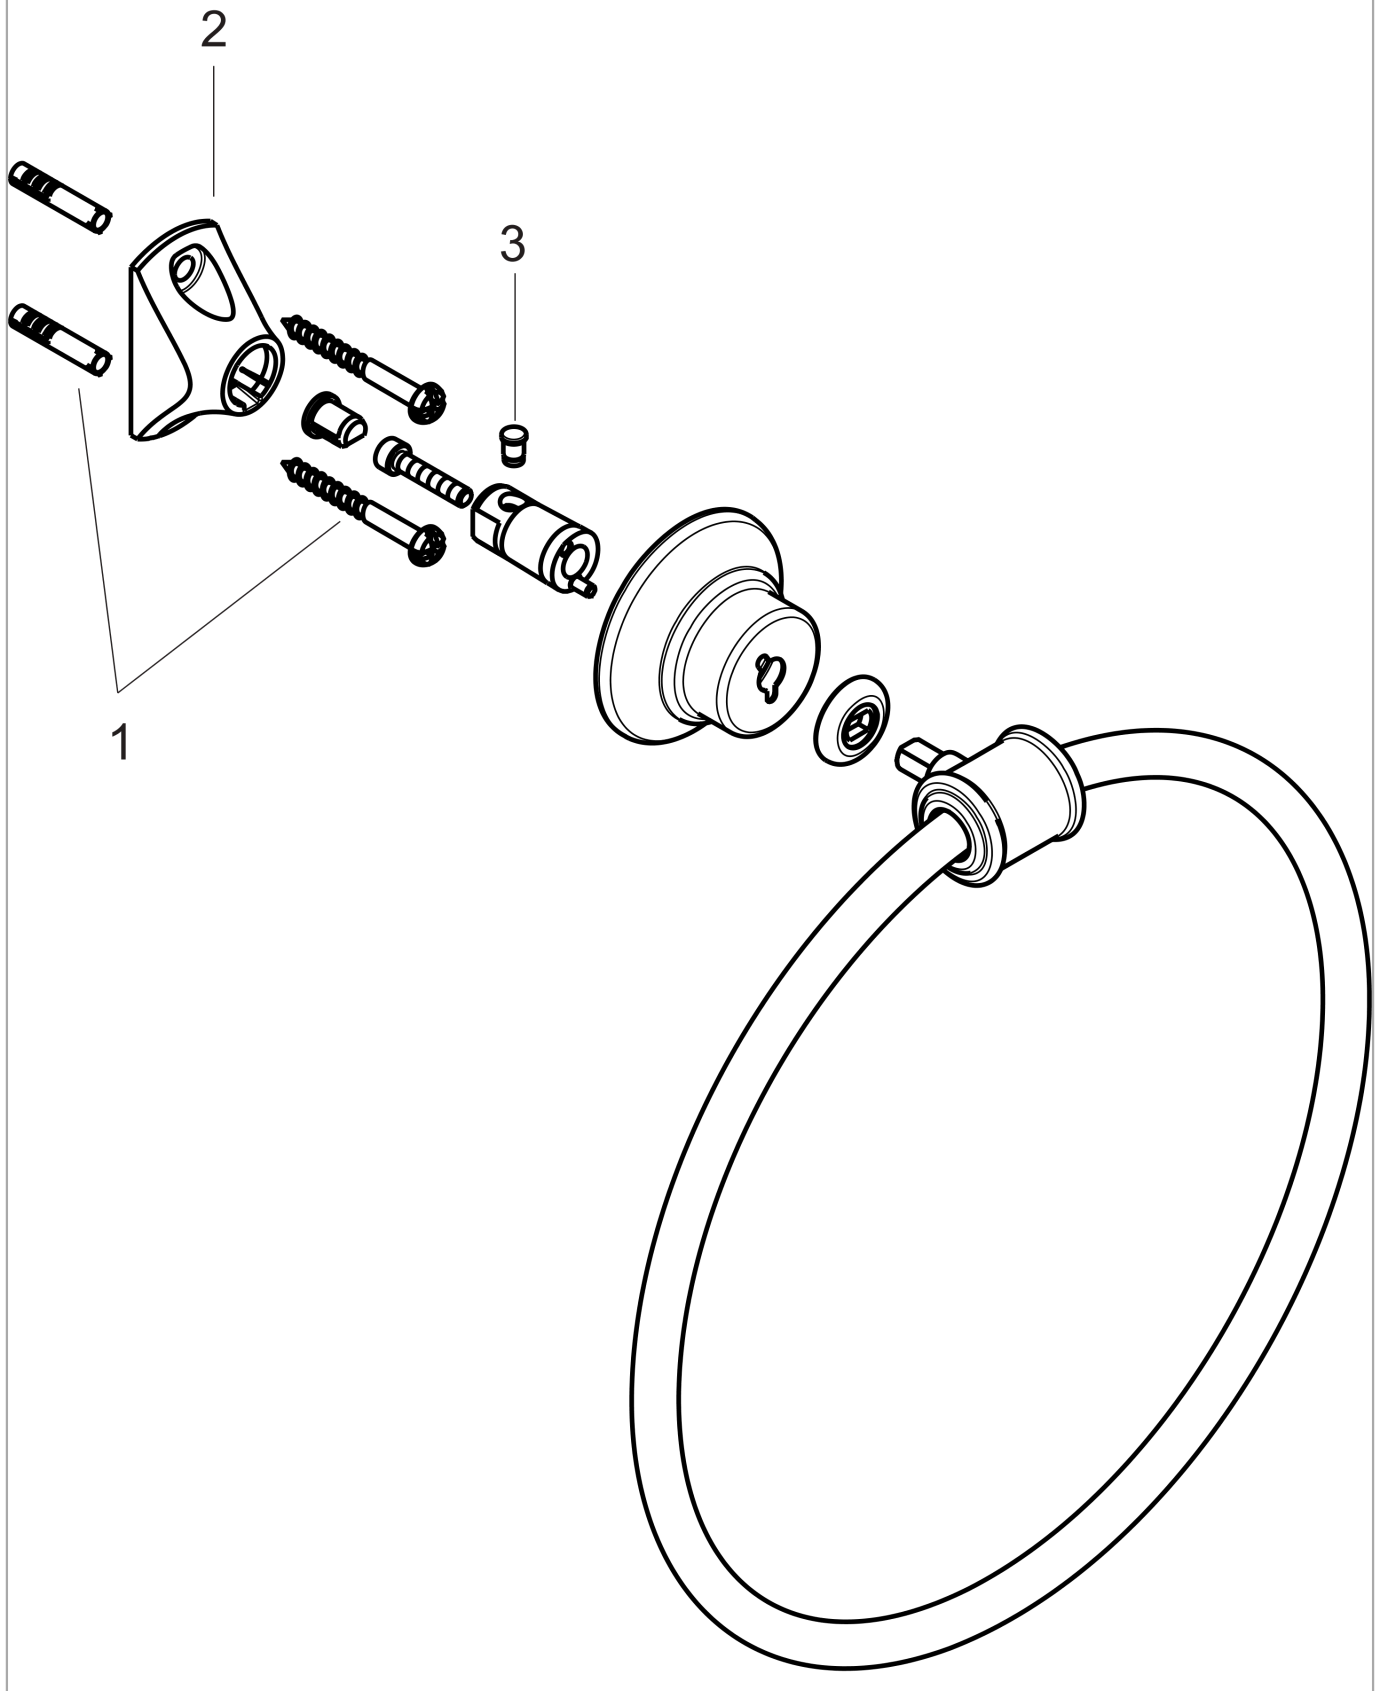

**AXOR Montreux
Towel Ring**

Finish: **chrome** Part no. : **42021000**

Description

Features

- Wall-mounted
- Metal
- Metal holder
- Swiveling
- With mounting material
- Concealed fastening
- Drilling distance: 1.37"
- Diameter of drilled hole: 0.23"

Item details

List Price \$ 292.00

Compliance / Sustainability

Product image

Scale drawing

AXOR Montreux
Towel Ring
 Finish: **chrome** Part no. : **42021000**

Exploded drawing

Year of production: >05/06

**AXOR Montreux
Towel Ring**

Finish: **chrome** Part no. : **42021000**

Spare parts list

Year of production: >**05/06**

Pos.	Description	Part no.	Price	PU
1	mounting set	40915000	-	1
2	support element	96341000	-	1
3	pin	97546000	-	1