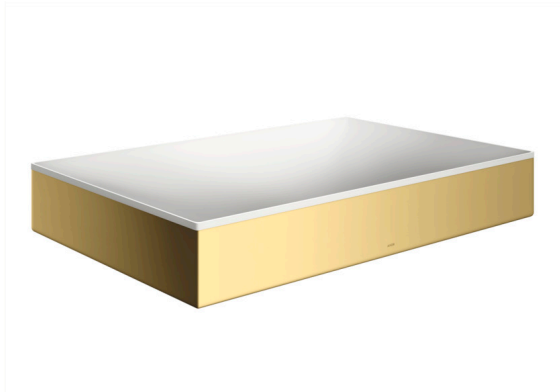

AXOR Suite Basins & Bathtub
Square Sink without Overflow, 23 5/8" x 15 3/4"
 Finish: **polished gold optic** Part no. : **42004990**

Description

Features

- Consists of: vessel sink, design frame
- Material: SolidSurface
- Basin inner height: 80 mm
- Material frame: Metal
- Without tap hole
- Without overflow
- Pop-up assembly not included
- Overflow class: CL00

Item details

List Price \$ 2,921.00

Design awards

Compliance / Sustainability

Product image

Scale drawing

AXOR Suite Basins & Bathtub
 Square Sink without Overflow, 23 5/8" x 15 3/4"
 Finish: polished gold optic Part no. : 42004990