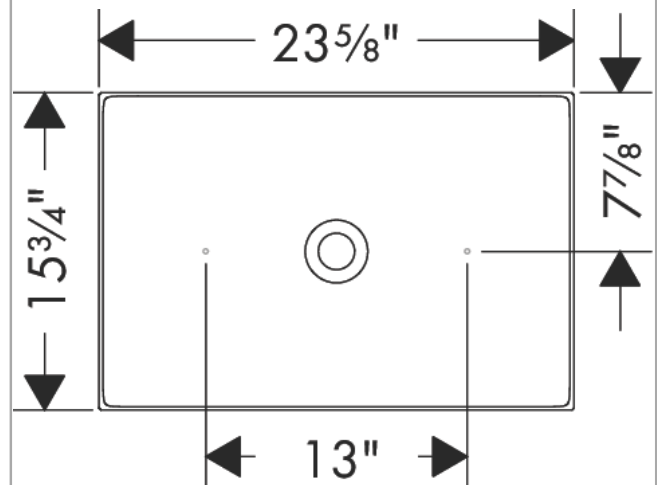

AXOR Suite Basins & Bathtub
Square Sink without Overflow, 23 5/8" x 15 3/4"
 Finish: **polished gold optic** Part no. : **42004990**

Description

Features

- Consists of: vessel sink, design frame
- Material: SolidSurface
- Basin inner height: 80 mm
- Material frame: Metal
- Without tap hole
- Without overflow
- Pop-up assembly not included
- Overflow class: CL00

Item details

List Price \$ 2,921.00

Design awards

Compliance / Sustainability

Product image

Scale drawing

AXOR Suite Basins & Bathtub
 Square Sink without Overflow, 23 5/8" x 15 3/4"
 Finish: polished gold optic Part no. : 42004990