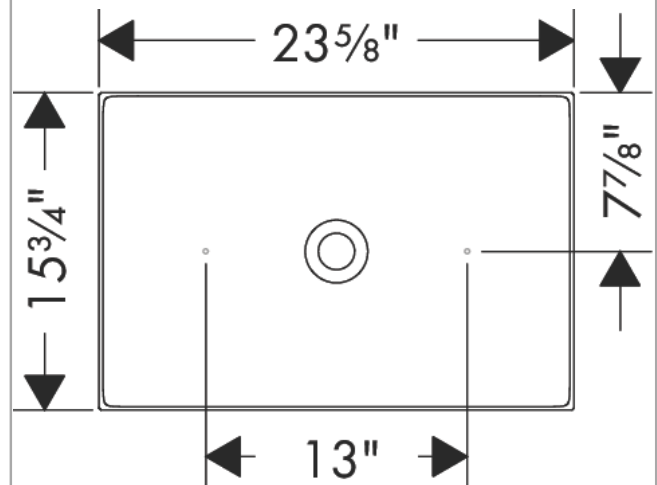

AXOR Suite Basins & Bathtub
Square Sink without Overflow, 23 5/8" x 15 3/4"
 Finish: **brushed nickel** Part no. : **42004820**

Description

Features

- Consists of: vessel sink, design frame
- Material: SolidSurface
- Basin inner height: 80 mm
- Material frame: Metal
- Without tap hole
- Without overflow
- Pop-up assembly not included
- Overflow class: CL00

Item details

List Price \$ 3,036.00

Design awards

Compliance / Sustainability

Product image

Scale drawing

AXOR Suite Basins & Bathtub
 Square Sink without Overflow, 23 5/8" x 15 3/4"
 Finish: brushed nickel Part no. : 42004820