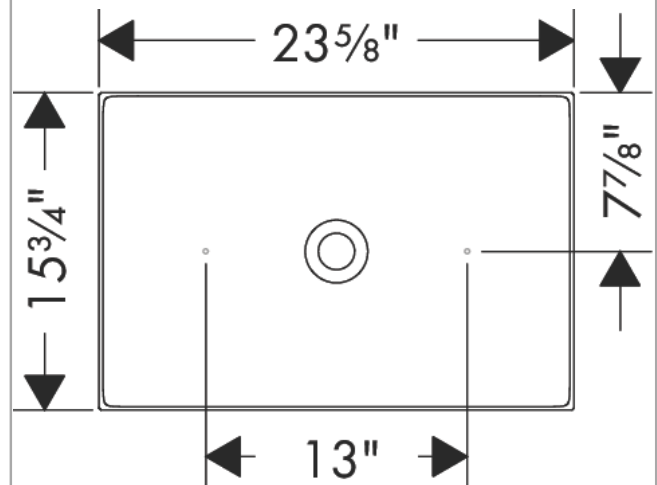

AXOR Suite Basins & Bathtub
Square Sink without Overflow, 23 5/8" x 15 3/4"
 Finish: **matte black** Part no. : **42004670**

Description

Features

- Consists of: vessel sink, design frame
- Material: SolidSurface
- Basin inner height: 80 mm
- Material frame: Metal
- Without tap hole
- Without overflow
- Pop-up assembly not included
- Overflow class: CL00

Item details

List Price \$ 3,036.00

Design awards

Compliance / Sustainability

Product image

Scale drawing

AXOR Suite Basins & Bathtub
 Square Sink without Overflow, 23 5/8" x 15 3/4"
 Finish: matte black Part no. : 42004670