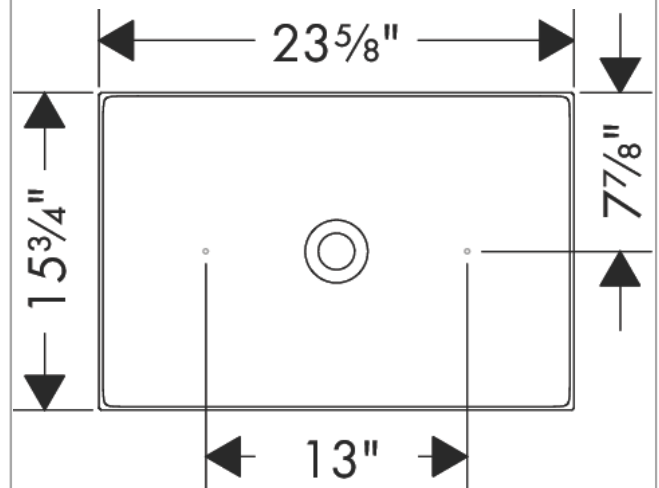

AXOR Suite Basins & Bathtub
Square Sink without Overflow, 23 5/8" x 15 3/4"
 Finish: **polished black chrome** Part no. : **42004330**

Description

Features

- Consists of: vessel sink, design frame
- Material: SolidSurface
- Basin inner height: 80 mm
- Material frame: Metal
- Without tap hole
- Without overflow
- Pop-up assembly not included
- Overflow class: CL00

Item details

List Price \$ 2,921.00

Design awards

Compliance / Sustainability

Product image

Scale drawing

AXOR Suite Basins & Bathtub
 Square Sink without Overflow, 23 5/8" x 15 3/4"
 Finish: polished black chrome Part no. : 42004330