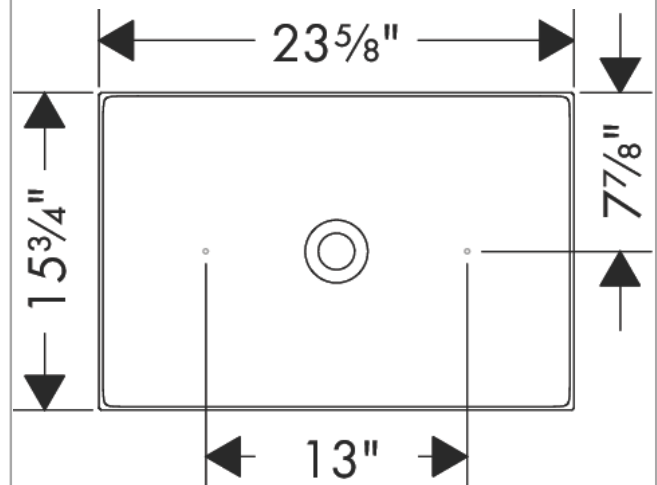

AXOR Suite Basins & Bathtub
Square Sink without Overflow, 23 5/8" x 15 3/4"
 Finish: **brushed gold optic** Part no. : **42004250**

Description

Features

- Consists of: vessel sink, design frame
- Material: SolidSurface
- Basin inner height: 80 mm
- Material frame: Metal
- Without tap hole
- Without overflow
- Pop-up assembly not included
- Overflow class: CL00

Item details

List Price \$ 3,036.00

Design awards

Compliance / Sustainability

Product image

Scale drawing

AXOR Suite Basins & Bathtub
 Square Sink without Overflow, 23 5/8" x 15 3/4"
 Finish: brushed gold optic Part no. : 42004250