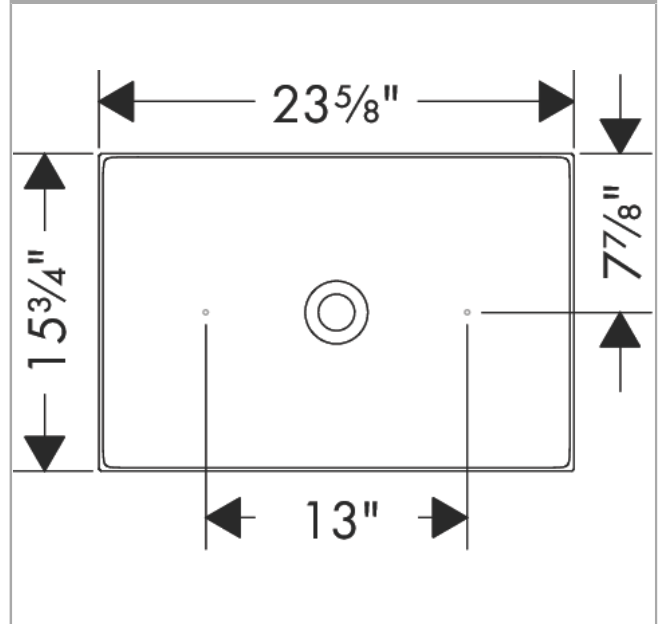

AXOR Suite Basins & Bathtub
Square Sink without Overflow, 23 5/8" x 15 3/4"
 Finish: **chrome** Part no. : **42004000**

Description

Features

- Consists of: vessel sink, design frame
- Material: SolidSurface
- Basin inner height: 80 mm
- Material frame: Metal
- Without tap hole
- Without overflow
- Pop-up assembly not included
- Overflow class: CL00

Item details

List Price \$ 2,300.00

Design awards

Compliance / Sustainability

Product image

Scale drawing

AXOR Suite Basins & Bathtub
 Square Sink without Overflow, 23 5/8" x 15 3/4"
 Finish: chrome Part no. : 42004000