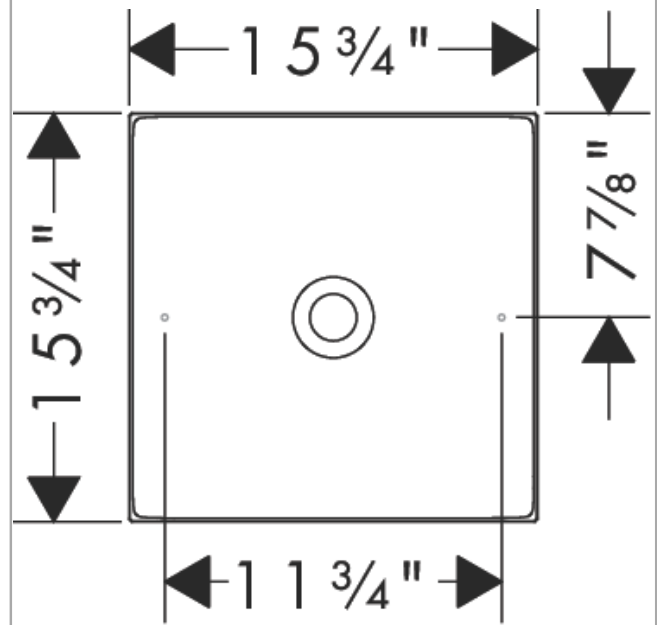

AXOR Suite Basins & Bathtub
Square Sink without Overflow, 15 3/4" x 15 3/4"
 Finish: **polished gold optic** Part no. : **42003990**

Description

Features

- Consists of: vessel sink, design frame
- Material: SolidSurface
- Basin inner height: 80 mm
- Material frame: Metal
- Without tap hole
- Without overflow
- Pop-up assembly not included
- Overflow class: CL00

Item details

List Price \$ 2,540.00

Design awards

Compliance / Sustainability

Product image

Scale drawing

AXOR Suite Basins & Bathtub
 Square Sink without Overflow, 15 3/4" x 15 3/4"
 Finish: polished gold optic Part no. : 42003990