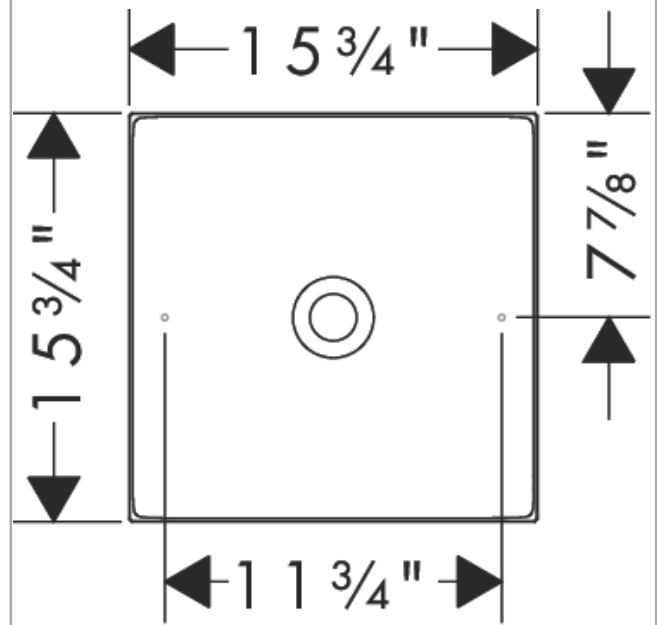

AXOR Suite Basins & Bathtub
Square Sink without Overflow, 15 3/4" x 15 3/4"
 Finish: **brushed gold optic** Part no. : **42003250**

Description

Features

- Consists of: vessel sink, design frame
- Material: SolidSurface
- Basin inner height: 80 mm
- Material frame: Metal
- Without tap hole
- Without overflow
- Pop-up assembly not included
- Overflow class: CL00

Item details

List Price \$ 2,640.00

Design awards

Compliance / Sustainability

Product image

Scale drawing

AXOR Suite Basins & Bathtub
 Square Sink without Overflow, 15 3/4" x 15 3/4"
 Finish: brushed gold optic Part no. : 42003250