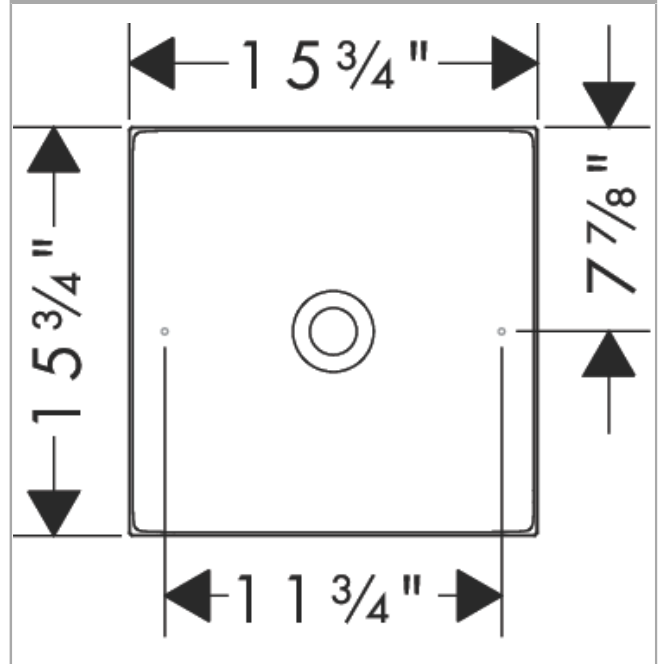

AXOR Suite Basins & Bathtub
Square Sink without Overflow, 15 3/4" x 15 3/4"
 Finish: **chrome** Part no. : **42003000**

Description

Features

- Consists of: vessel sink, design frame
- Material: SolidSurface
- Basin inner height: 80 mm
- Material frame: Metal
- Without tap hole
- Without overflow
- Pop-up assembly not included
- Overflow class: CL00

Item details

List Price \$ 2,000.00

Design awards

Compliance / Sustainability

Product image

Scale drawing

AXOR Suite Basins & Bathtub
 Square Sink without Overflow, 15 3/4" x 15 3/4"
 Finish: chrome Part no. : 42003000