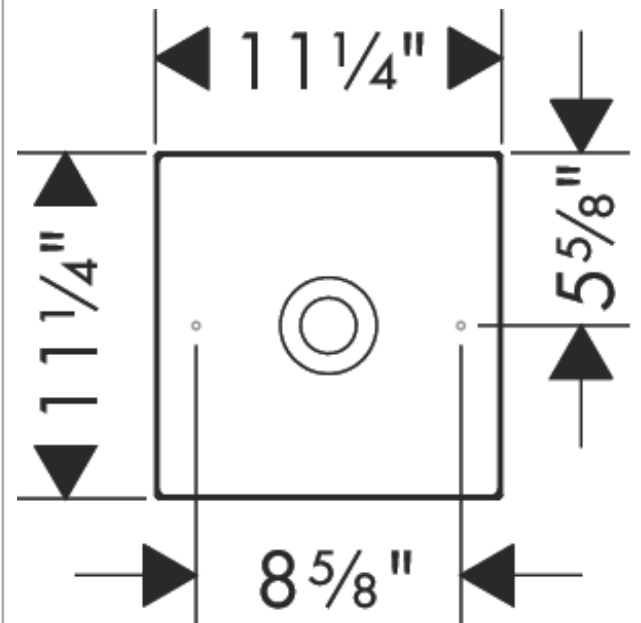

**AXOR Suite Basins & Bathtub**  
**Square Sink without Overflow, 11 1/4" x 11 1/4"**  
 Finish: **polished gold optic** Part no. : **42002990**

**Description**

**Features**

- Consists of: vessel sink, design frame
- Material: SolidSurface
- Basin inner height: 80 mm
- Material frame: Metal
- Without tap hole
- Without overflow
- Pop-up assembly not included
- Overflow class: CL00

**Item details**

List Price \$ 2,159.00

**Design awards**

**Compliance / Sustainability**

**Product image**

**Scale drawing**

AXOR Suite Basins & Bathtub  
 Square Sink without Overflow, 11 1/4" x 11 1/4"  
 Finish: polished gold optic Part no. : 42002990