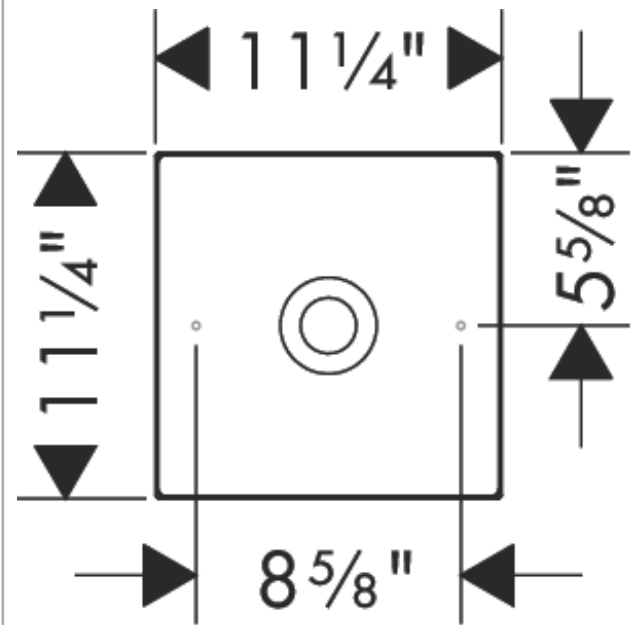

AXOR Suite Basins & Bathtub
Square Sink without Overflow, 11 1/4" x 11 1/4"
 Finish: **brushed nickel** Part no. : **42002820**

Description

Features

- Consists of: vessel sink, design frame
- Material: SolidSurface
- Basin inner height: 80 mm
- Material frame: Metal
- Without tap hole
- Without overflow
- Pop-up assembly not included
- Overflow class: CL00

Item details

List Price \$ 2,244.00

Design awards

Compliance / Sustainability

Product image

Scale drawing

AXOR Suite Basins & Bathtub
 Square Sink without Overflow, 11 1/4" x 11 1/4"
 Finish: brushed nickel Part no. : 42002820