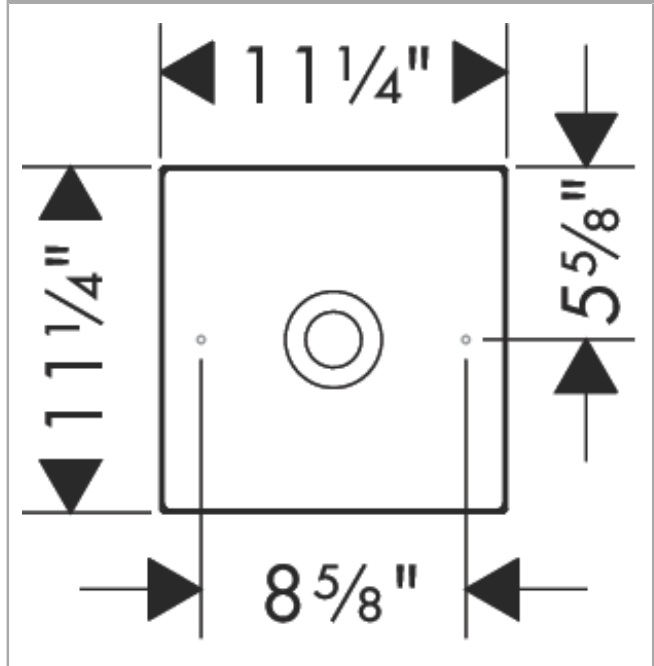

AXOR Suite Basins & Bathtub
Square Sink without Overflow, 11 1/4" x 11 1/4"
 Finish: **chrome** Part no. : **42002000**

Description

Features

- Consists of: vessel sink, design frame
- Material: SolidSurface
- Basin inner height: 80 mm
- Material frame: Metal
- Without tap hole
- Without overflow
- Pop-up assembly not included
- Overflow class: CL00

Item details

List Price \$ 1,700.00

Design awards

Compliance / Sustainability

Product image

Scale drawing

AXOR Suite Basins & Bathtub
 Square Sink without Overflow, 11 1/4" x 11 1/4"
 Finish: chrome Part no. : 42002000