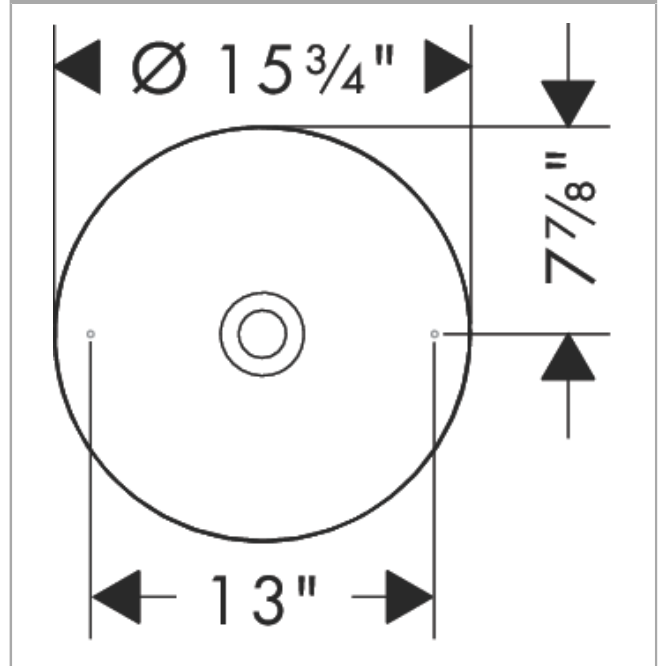

AXOR Suite Basins & Bathtub
Round Sink without Overflow, 15 3/4"
 Finish: **polished gold optic** Part no. : **42001990**

Description

Features

- Consists of: vessel sink, design frame
- Material: SolidSurface
- Basin inner height: 80 mm
- Material frame: Metal
- Without tap hole
- Without overflow
- Pop-up assembly not included
- Overflow class: CL00

Item details

List Price \$ 2,413.00

Design awards

Compliance / Sustainability

Product image

Scale drawing

AXOR Suite Basins & Bathtub
 Round Sink without Overflow, 15 3/4"
 Finish: polished gold optic Part no. : 42001990