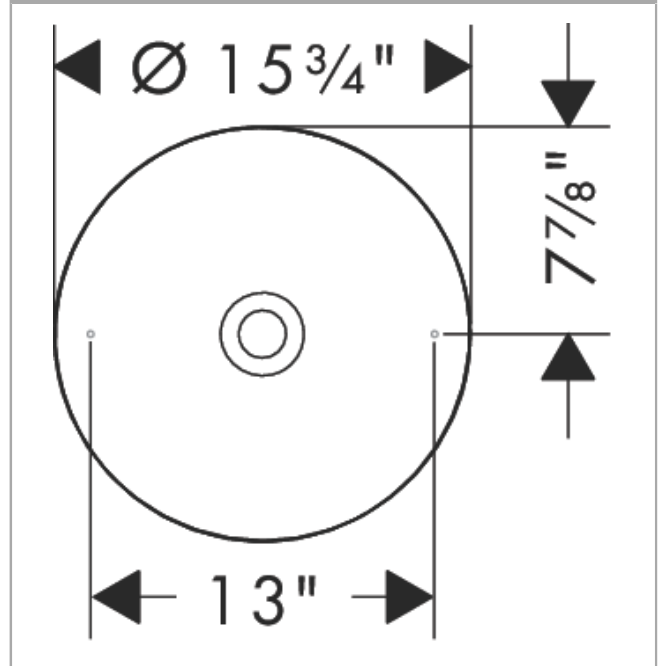

AXOR Suite Basins & Bathtub
Round Sink without Overflow, 15 3/4"
 Finish: **brushed nickel** Part no. : **42001820**

Description

Features

- Consists of: vessel sink, design frame
- Material: SolidSurface
- Basin inner height: 80 mm
- Material frame: Metal
- Without tap hole
- Without overflow
- Pop-up assembly not included
- Overflow class: CL00

Item details

List Price \$ 2,508.00

Design awards

Compliance / Sustainability

Product image

Scale drawing

AXOR Suite Basins & Bathtub
 Round Sink without Overflow, 15 3/4"
 Finish: brushed nickel Part no. : 42001820