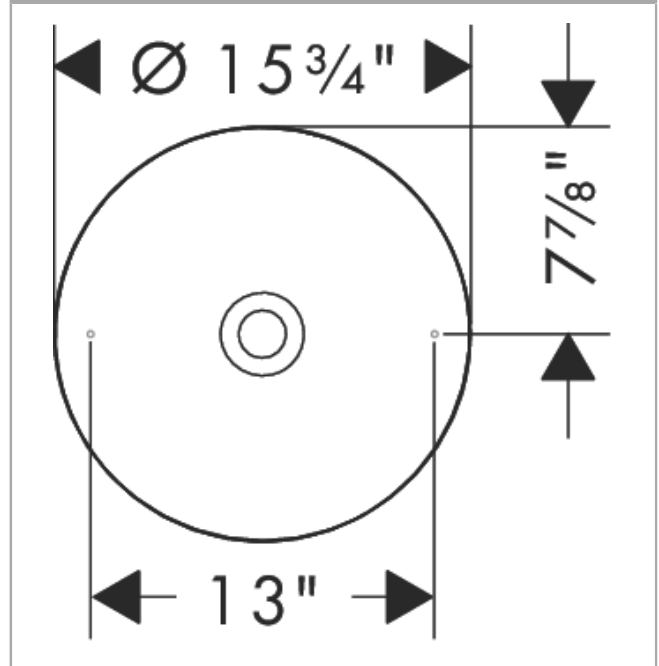

AXOR Suite Basins & Bathtub
Round Sink without Overflow, 15 3/4"
 Finish: **brushed gold optic** Part no. : **42001250**

Description

Features

- Consists of: vessel sink, design frame
- Material: SolidSurface
- Basin inner height: 80 mm
- Material frame: Metal
- Without tap hole
- Without overflow
- Pop-up assembly not included
- Overflow class: CL00

Item details

List Price \$ 2,508.00

Design awards

Compliance / Sustainability

Product image

Scale drawing

AXOR Suite Basins & Bathtub
 Round Sink without Overflow, 15 3/4"
 Finish: brushed gold optic Part no. : 42001250