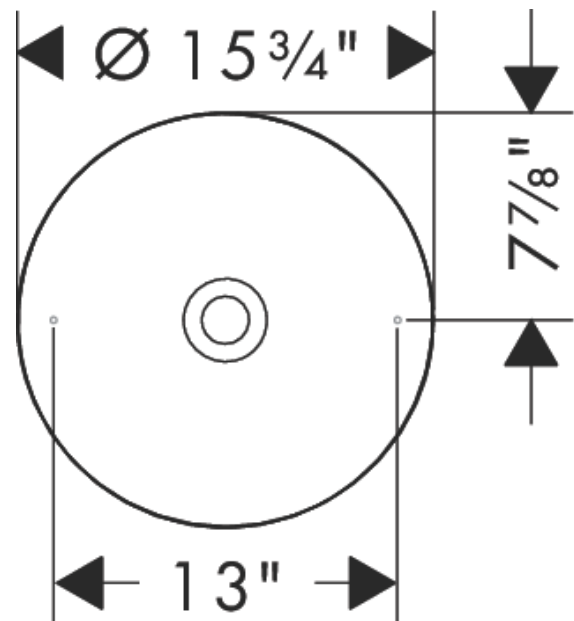

AXOR Suite Basins & Bathtub
Round Sink without Overflow, 15 3/4"
 Finish: **chrome** Part no. : **42001000**

Description

Features

- Consists of: vessel sink, design frame
- Material: SolidSurface
- Basin inner height: 80 mm
- Material frame: Metal
- Without tap hole
- Without overflow
- Pop-up assembly not included
- Overflow class: CL00

Item details

List Price \$ 1,900.00

Design awards

Compliance / Sustainability

Product image

Scale drawing

AXOR Suite Basins & Bathtub
 Round Sink without Overflow, 15 3/4"
 Finish: chrome Part no. : 42001000