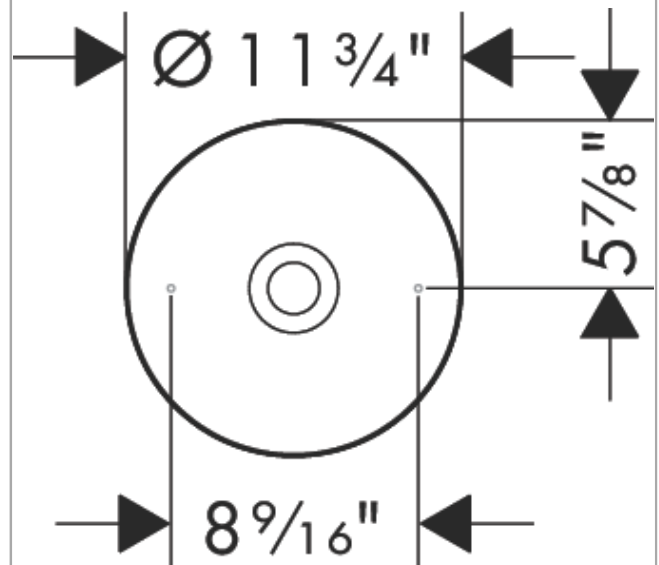

AXOR Suite Basins & Bathtub

Round Sink without Overflow, 11 3/4"

Finish: **polished black chrome** Part no. : **42000330**

Description

Features

- Consists of: vessel sink, design frame
- Material: SolidSurface
- Basin inner height: 80 mm
- Material frame: Metal
- Without tap hole
- Without overflow
- Pop-up assembly not included
- Overflow class: CL00

Item details

List Price \$ 2,159.00

Design awards

Compliance / Sustainability

Product image

Scale drawing

AXOR Suite Basins & Bathtub

Round Sink without Overflow, 11 3/4"