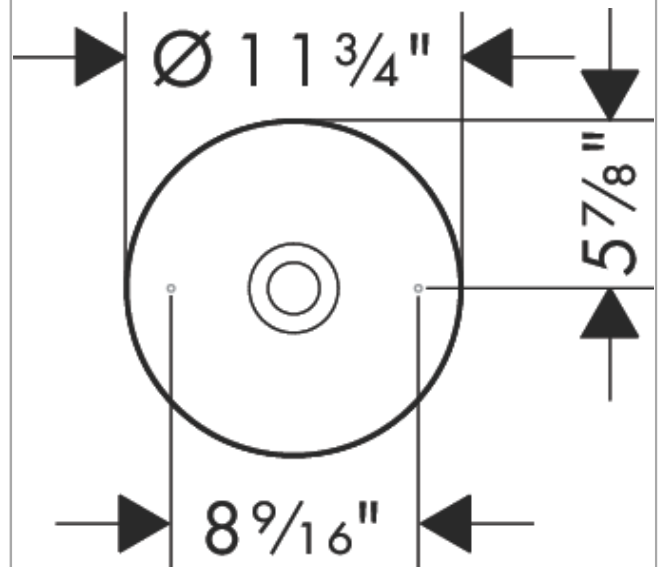

AXOR Suite Basins & Bathtub
Round Sink without Overflow, 11 3/4"
 Finish: **brushed gold optic** Part no. : **42000250**

Description

Features

- Consists of: vessel sink, design frame
- Material: SolidSurface
- Basin inner height: 80 mm
- Material frame: Metal
- Without tap hole
- Without overflow
- Pop-up assembly not included
- Overflow class: CL00

Item details

List Price \$ 2,244.00

Design awards

Compliance / Sustainability

Product image

Scale drawing

AXOR Suite Basins & Bathtub
 Round Sink without Overflow, 11 3/4"
 Finish: brushed gold optic Part no. : 42000250