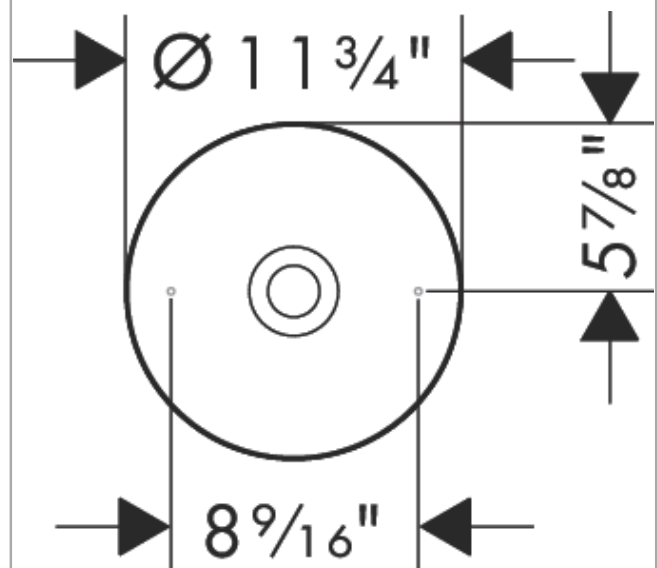

AXOR Suite Basins & Bathtub
Round Sink without Overflow, 11 3/4"
 Finish: **chrome** Part no. : **42000000**

Description

Features

- Consists of: vessel sink, design frame
- Material: SolidSurface
- Basin inner height: 80 mm
- Material frame: Metal
- Without tap hole
- Without overflow
- Pop-up assembly not included
- Overflow class: CL00

Item details

List Price \$ 1,700.00

Design awards

Compliance / Sustainability

Product image

Scale drawing

AXOR Suite Basins & Bathtub
 Round Sink without Overflow, 11 3/4"
 Finish: chrome Part no. : 42000000