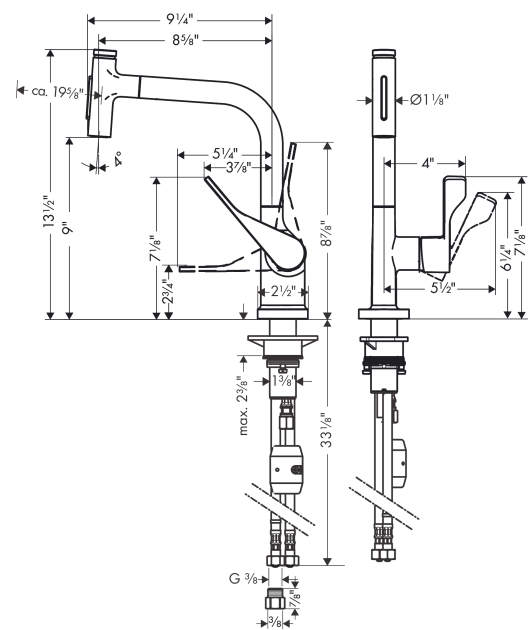

AXOR Citterio
Kitchen Faucet Select 2-Spray Pull-Out, 1.75 GPM
 Finish: **chrome** Part no. : **39863001**

Description

Features

- Swivel range 110° / 150°
- Laminar spray, needle spray, Shower spray pattern
- Toggle spray diverter
- Select button provides convenient start/stop of the water flow at the sprayhead
- MagFit magnetic sprayhead docking
- Deck mounted
- Max. flow: 1.75 GPM (6.6 L/Min)
- Ceramic cartridge
- 3/8" connections
- Integrated double backflow prevention
- Extension length up to 19 5/8" (50cm)
- Single lever kitchen mixer, connection hoses, Fastening set, Assembly instructions

Item details

List Price \$ 1,126.00

Technology

Compliance / Sustainability

Product image

Scale drawing

AXOR Citterio
Kitchen Faucet Select 2-Spray Pull-Out, 1.75 GPM
 Finish: **chrome** Part no. : **39863001**

Exploded drawing

Year of production: >07/19

AXOR Citterio
Kitchen Faucet Select 2-Spray Pull-Out, 1.75 GPM
 Finish: **chrome** Part no. : **39863001**

Spare parts list

Year of production: >07/19

Pos.	Description	Part no.	Price	PU
1	spout cpl.	92583000	-	1
2	set of lever collars	98365000	-	1
3	O-ring 21x2,5	98211000	-	1
4	O-ring 8x2	98112000	-	1
5	handspray	93410001	-	1
6	cover	92566000	-	1
7	O-Ring 14x1,5	98201000	-	1
8	nut	92567000	-	1
9	shut off unit	98463000	-	1
10	spray former	93342000	-	1
11	service tool	95910000	-	1
12	hollow set screw M6x10 DIN 916	96029000	-	1
13	screw cover	96338000	-	1
14	flange	98603000	-	1
15	nut	96461000	-	1
16	O-Ring 32x2	98193000	-	1
17	cartridge, assy	92730000	-	1
18	seal	95008000	-	1
19	O-ring 40x3	92634000	-	1
20	weight	92500000	-	1
21	hose 1,50 m	92569000	-	1
22	squeezing connection	96099000	-	1
23	connection hose 600 mm M10x1	92568000	-	1
24	support	97523000	-	1
25	fixing set (Ø 34)	95049000	-	1
26	lever collar	97548000	-	1
27	connection hose 900 mm M8x0,75 G3/8	95372000	-	1
28	O-ring 7x1,5	98422000	-	1
29	non return valve DW 10	96456000	-	1
30	filter packing	95291000	-	1
31	adapter for connection hose	88802000	-	1