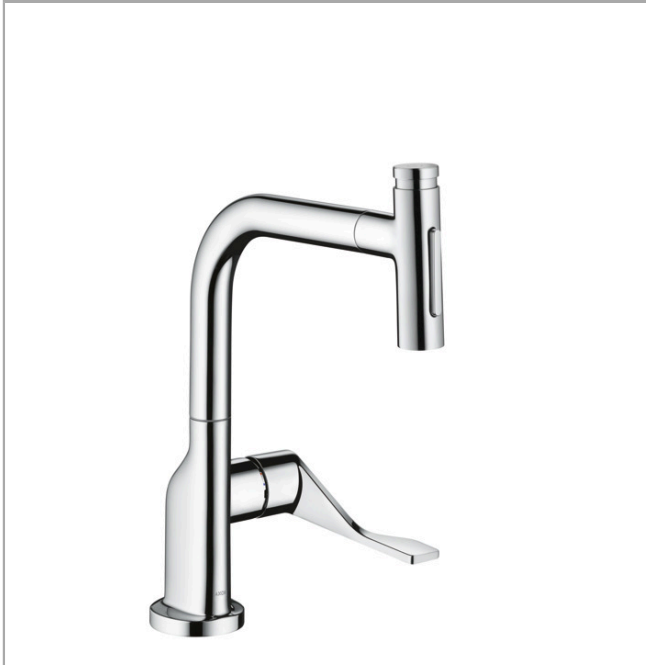

AXOR Citterio
Kitchen Faucet Select 2-Spray Pull-Out, 1.75 GPM
 Finish: **chrome** Part no. : **39863001**

Description

Features

- Swivel range 110° / 150°
- Laminar spray, needle spray, Shower spray pattern
- Toggle spray diverter
- Select button provides convenient start/stop of the water flow at the sprayhead
- MagFit magnetic sprayhead docking
- Deck mounted
- Max. flow: 1.75 GPM (6.6 L/Min)
- Ceramic cartridge
- 3/8" connections
- Integrated double backflow prevention
- Extension length up to 19 5/8" (50cm)
- Single lever kitchen mixer, connection hoses, Fastening set, Assembly instructions

Item details

List Price \$ 1,126.00

Technology

Compliance / Sustainability

Product image

Scale drawing

AXOR Citterio
Kitchen Faucet Select 2-Spray Pull-Out, 1.75 GPM
 Finish: **chrome** Part no. : **39863001**

Exploded drawing

Year of production: >07/19

AXOR Citterio
Kitchen Faucet Select 2-Spray Pull-Out, 1.75 GPM
 Finish: **chrome** Part no. : **39863001**

Spare parts list

Year of production: >07/19

Pos.	Description	Part no.	Price	PU
1	spout cpl.	92583000	-	1
2	set of lever collars	98365000	-	1
3	O-ring 21x2,5	98211000	-	1
4	O-ring 8x2	98112000	-	1
5	handspray	93410001	-	1
6	cover	92566000	-	1
7	O-Ring 14x1,5	98201000	-	1
8	nut	92567000	-	1
9	shut off unit	98463000	-	1
10	spray former	93342000	-	1
11	service tool	95910000	-	1
12	hollow set screw M6x10 DIN 916	96029000	-	1
13	screw cover	96338000	-	1
14	flange	98603000	-	1
15	nut	96461000	-	1
16	O-Ring 32x2	98193000	-	1
17	cartridge, assy	92730000	-	1
18	seal	95008000	-	1
19	O-ring 40x3	92634000	-	1
20	weight	92500000	-	1
21	hose 1,50 m	92569000	-	1
22	squeezing connection	96099000	-	1
23	connection hose 600 mm M10x1	92568000	-	1
24	support	97523000	-	1
25	fixing set (Ø 34)	95049000	-	1
26	lever collar	97548000	-	1
27	connection hose 900 mm M8x0,75 G3/8	95372000	-	1
28	O-ring 7x1,5	98422000	-	1
29	non return valve DW 10	96456000	-	1
30	filter packing	95291000	-	1
31	adapter for connection hose	88802000	-	1