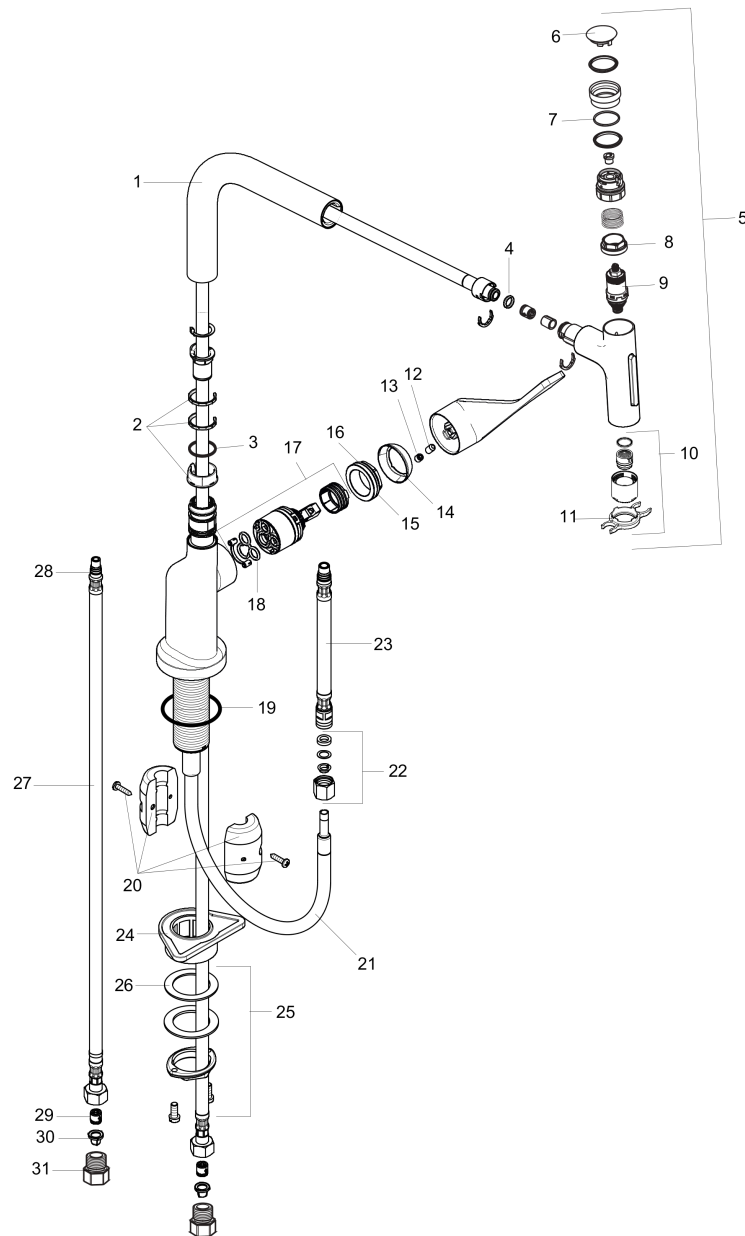

AXOR Citterio
Kitchen Faucet Select 2-Spray Pull-Out, 1.75 GPM
 Finish: **chrome** Part no. : **39863001**

Description

Features

- Swivel range 110° / 150°
- Laminar spray, needle spray, Shower spray pattern
- Toggle spray diverter
- Select button provides convenient start/stop of the water flow at the sprayhead
- MagFit magnetic sprayhead docking
- Deck mounted
- Max. flow: 1.75 GPM (6.6 L/Min)
- Ceramic cartridge
- 3/8" connections
- Integrated double backflow prevention
- Extension length up to 19 5/8" (50cm)
- Single lever kitchen mixer, connection hoses, Fastening set, Assembly instructions

Item details

List Price \$ 1,126.00

Technology

Compliance / Sustainability

Product image

Scale drawing

AXOR Citterio
Kitchen Faucet Select 2-Spray Pull-Out, 1.75 GPM
 Finish: **chrome** Part no. : **39863001**

Exploded drawing

Year of production: >07/19

AXOR Citterio
Kitchen Faucet Select 2-Spray Pull-Out, 1.75 GPM
 Finish: **chrome** Part no. : **39863001**

Spare parts list

Year of production: >07/19

Pos.	Description	Part no.	Price	PU
1	spout cpl.	92583000	-	1
2	set of lever collars	98365000	-	1
3	O-ring 21x2,5	98211000	-	1
4	O-ring 8x2	98112000	-	1
5	handspray	93410001	-	1
6	cover	92566000	-	1
7	O-Ring 14x1,5	98201000	-	1
8	nut	92567000	-	1
9	shut off unit	98463000	-	1
10	spray former	93342000	-	1
11	service tool	95910000	-	1
12	hollow set screw M6x10 DIN 916	96029000	-	1
13	screw cover	96338000	-	1
14	flange	98603000	-	1
15	nut	96461000	-	1
16	O-Ring 32x2	98193000	-	1
17	cartridge, assy	92730000	-	1
18	seal	95008000	-	1
19	O-ring 40x3	92634000	-	1
20	weight	92500000	-	1
21	hose 1,50 m	92569000	-	1
22	squeezing connection	96099000	-	1
23	connection hose 600 mm M10x1	92568000	-	1
24	support	97523000	-	1
25	fixing set (Ø 34)	95049000	-	1
26	lever collar	97548000	-	1
27	connection hose 900 mm M8x0,75 G3/8	95372000	-	1
28	O-ring 7x1,5	98422000	-	1
29	non return valve DW 10	96456000	-	1
30	filter packing	95291000	-	1
31	adapter for connection hose	88802000	-	1