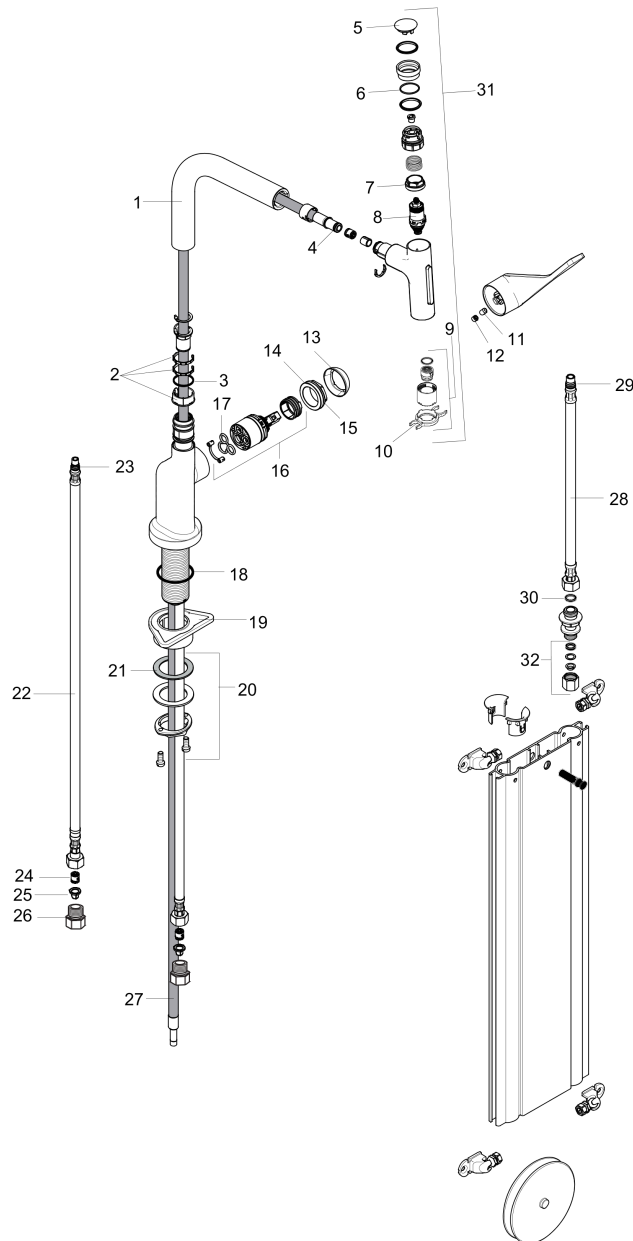

**AXOR Citterio**  
**Kitchen Faucet Select 2-Spray Pull-Out with sBox, 1.75 GPM**  
 Finish: **chrome** Part no. : **39862001**

**Description**

**Features**

- Swivel range 110° / 150°
- Laminar spray, needle spray, Shower spray pattern
- Toggle spray diverter
- Select button provides convenient start/stop of the water flow at the sprayhead
- MagFit magnetic sprayhead docking
- Deck mounted
- Max. flow: 1.75 GPM (6.6 L/Min)
- Ceramic cartridge
- 3/8" connections
- Integrated double backflow prevention
- SBox for smooth, protected hose guidance in the cabinet
- Extension length up to 19 5/8" (50cm)
- Single lever kitchen mixer, connection hoses, Fastening set, Assembly instructions

Exploded drawing

Year of production: >07/19

**AXOR Citterio**  
**Kitchen Faucet Select 2-Spray Pull-Out with sBox, 1.75 GPM**  
 Finish: **chrome** Part no. : **39862001**

## Spare parts list

Year of production: >07/19

Pos.	Description	Part no.	Price	PU
1	spout cpl.	92583000	-	1
2	set of lever collars	98365000	-	1
3	O-ring 21x2,5	98211000	-	1
4	O-ring 8x2	98112000	-	1
5	cover	92566000	-	1
6	O-Ring 14x1,5	98201000	-	1
7	nut	92567000	-	1
8	shut off unit	98463000	-	1
9	spray former	93342000	-	1
10	service tool	95910000	-	1
11	hollow set screw M6x10 DIN 916	96029000	-	1
12	screw cover	96338000	-	1
13	flange	98603000	-	1
14	nut	96461000	-	1
15	O-Ring 32x2	98193000	-	1
16	cartridge, assy	92730000	-	1
17	seal	95008000	-	1
18	O-ring 40x3	92634000	-	1
19	support	97523000	-	1
20	fixing set (Ø 34)	95049000	-	1
21	lever collar	97548000	-	1
22	connection hose 900 mm M8x0,75 G3/8	95372000	-	1
23	O-ring 7x1,5	98422000	-	1
24	non return valve DW 10	96456000	-	1
25	filter packing	95291000	-	1
26	adapter for connection hose	88802000	-	1
27	hose	93191000	-	1
28	connection hose 450 mm M10x1 G3/8	96507000	-	1
29	O-ring 8x1,75	97827000	-	1
30	sealing set	95581000	-	1
31	handspray	93410001	-	1
32	squeezing connection	96099000	-	1
a	extension set	43333000	-	1