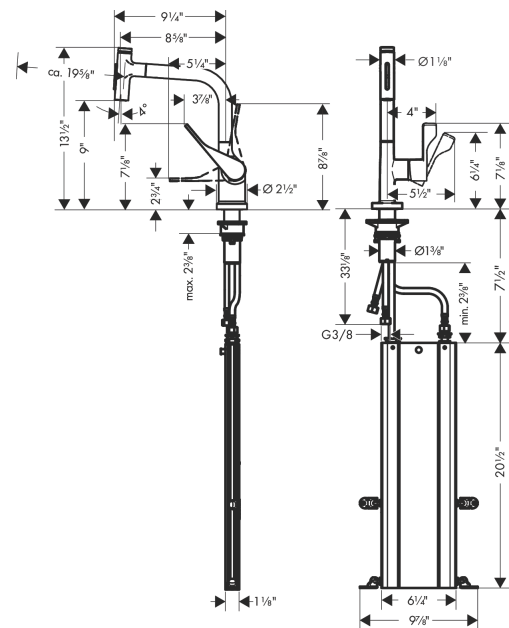

Scale drawing