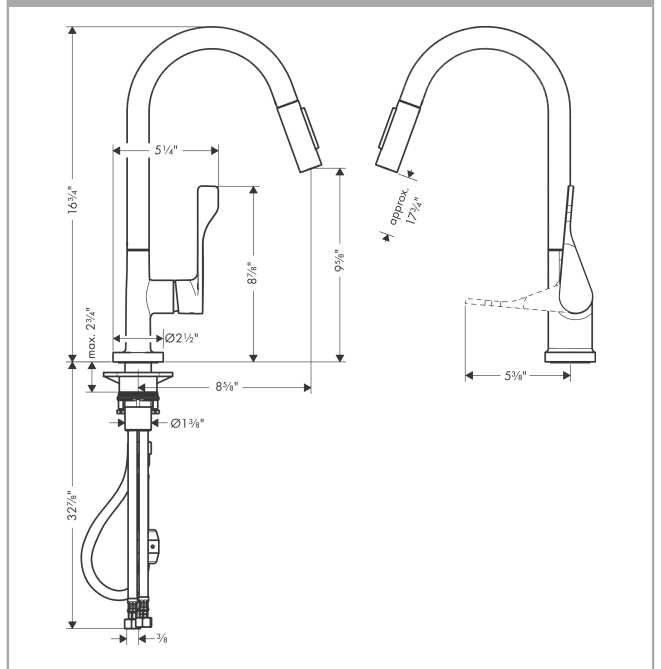

AXOR Citterio
HighArc Kitchen Faucet 2-Spray Pull Down, 1.5 GPM
 Finish: **chrome** Part no. : **39846001**

Description

Features

- Swivel range 110°
- Laminar spray, needle spray, Shower spray pattern
- Toggle spray diverter
- MagFit magnetic sprayhead docking
- Deck mounted
- Max. flow: 1.5 GPM (5.7 L/Min)
- Ceramic cartridge
- 3/8" connections
- Integrated double backflow prevention
- Extension length up to 19 5/8" (50cm)

Item details

List Price \$ 1,111.00

Technology

Compliance / Sustainability

Product image

Scale drawing

AXOR Citterio
HighArc Kitchen Faucet 2-Spray Pull Down, 1.5 GPM
 Finish: **chrome** Part no. : **39846001**

Exploded drawing

Year of production: >01/22

AXOR Citterio
HighArc Kitchen Faucet 2-Spray Pull Down, 1.5 GPM
 Finish: **chrome** Part no. : **39846001**

Spare parts list

Year of production: >01/22

Pos.	Description	Part no.	Price	PU
1	spout cpl.	95926000	-	1
2	filter	97735000	-	1
3	set of lever collars	98365000	-	1
4	O-ring 21x2,5	98211000	-	1
5	handle	39891000	-	1
6	screw cover	96762000	-	1
7	flange	98603000	-	1
8	O-ring 37x2	92115000	-	1
9	nut	97209000	-	1
10	cartridge, assy	92730000	-	1
11	handspray	93252001	-	1
12	flow limiter / non return valve	95376000	-	1
13	set of non return valves DW 15	97350000	-	1
14	O-ring 18x1,5	98231000	-	1
15	aerator laminar M22x1 (15 l/min)	95909000	-	1
16	O-ring 20x1	98140000	-	1
17	O-ring 40x3	92634000	-	1
18	fixing set (Ø 34)	95049000	-	1
19	weight	98551000	-	1
20	hose 1,50 m	88624000	-	1
21	connection hose 600 mm M10x1	95561000	-	1
22	connection hose 35½" M8x0,75 3/8"	96316001	-	1
23	O-ring 7x1,5	98422000	-	1
24	O-ring 8x1,75	97827000	-	1
25	support	97523000	-	1
26	lever collar	97548000	-	1
27	hollow set screw M6x10 DIN 916	96029000	-	1
28	O-ring 11x2	98127000	-	1
29	service tool	95910000	-	1
30	seal	95008000	-	1