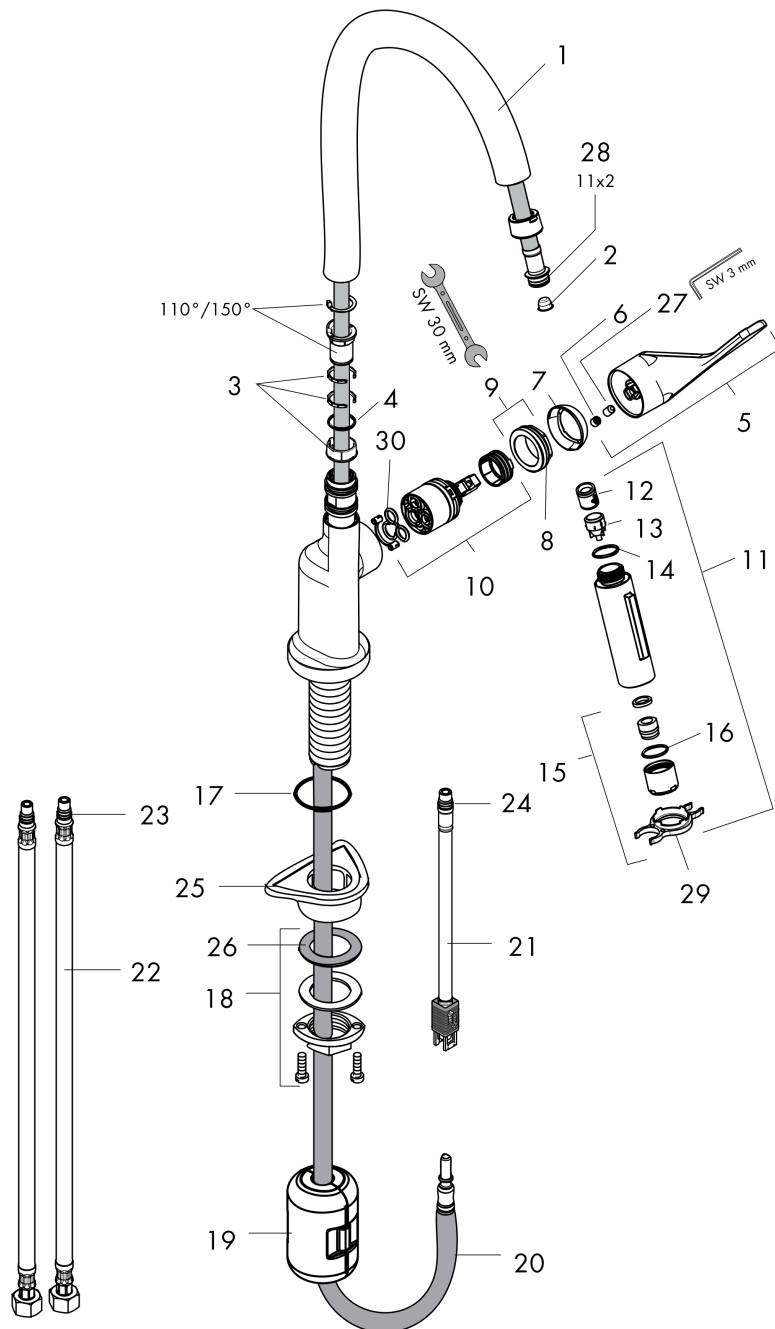

AXOR Citterio
HighArc Kitchen Faucet 2-Spray Pull Down, 1.5 GPM
 Finish: **chrome** Part no. : **39846001**

Description

Features

- Swivel range 110°
- Laminar spray, needle spray, Shower spray pattern
- Toggle spray diverter
- MagFit magnetic sprayhead docking
- Deck mounted
- Max. flow: 1.5 GPM (5.7 L/Min)
- Ceramic cartridge
- 3/8" connections
- Integrated double backflow prevention
- Extension length up to 19 5/8" (50cm)

Item details

List Price \$ 1,111.00

Technology

Compliance / Sustainability

Product image

Scale drawing

AXOR Citterio
HighArc Kitchen Faucet 2-Spray Pull Down, 1.5 GPM
 Finish: **chrome** Part no. : **39846001**

Exploded drawing

Year of production: >01/22

AXOR Citterio
HighArc Kitchen Faucet 2-Spray Pull Down, 1.5 GPM
 Finish: **chrome** Part no. : **39846001**

Spare parts list

Year of production: >01/22

Pos.	Description	Part no.	Price	PU
1	spout cpl.	95926000	-	1
2	filter	97735000	-	1
3	set of lever collars	98365000	-	1
4	O-ring 21x2,5	98211000	-	1
5	handle	39891000	-	1
6	screw cover	96762000	-	1
7	flange	98603000	-	1
8	O-ring 37x2	92115000	-	1
9	nut	97209000	-	1
10	cartridge, assy	92730000	-	1
11	handspray	93252001	-	1
12	flow limiter / non return valve	95376000	-	1
13	set of non return valves DW 15	97350000	-	1
14	O-ring 18x1,5	98231000	-	1
15	aerator laminar M22x1 (15 l/min)	95909000	-	1
16	O-ring 20x1	98140000	-	1
17	O-ring 40x3	92634000	-	1
18	fixing set (Ø 34)	95049000	-	1
19	weight	98551000	-	1
20	hose 1,50 m	88624000	-	1
21	connection hose 600 mm M10x1	95561000	-	1
22	connection hose 35½" M8x0,75 3/8"	96316001	-	1
23	O-ring 7x1,5	98422000	-	1
24	O-ring 8x1,75	97827000	-	1
25	support	97523000	-	1
26	lever collar	97548000	-	1
27	hollow set screw M6x10 DIN 916	96029000	-	1
28	O-ring 11x2	98127000	-	1
29	service tool	95910000	-	1
30	seal	95008000	-	1