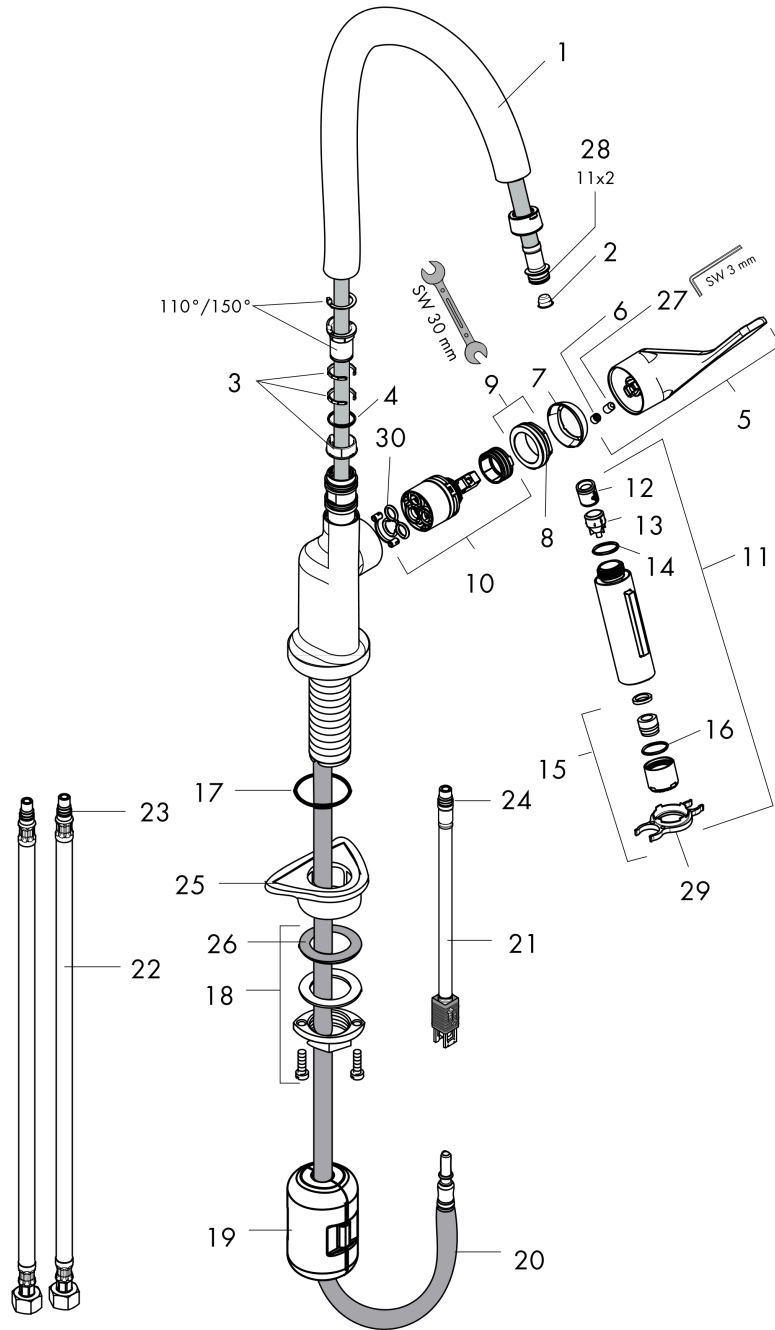

AXOR Citterio
HighArc Kitchen Faucet 2-Spray Pull-Down, 1.75 GPM
 Finish: **chrome** Part no. : **39835001**

Description

Features

- Swivel range 360°
- Laminar spray, needle spray, Shower spray pattern
- Toggle spray diverter
- MagFit magnetic sprayhead docking
- Deck mounted
- Max. flow: 1.75 GPM (6.6 L/Min)
- Ceramic cartridge
- 3/8" connections
- Integrated double backflow prevention
- Extension length up to 19 5/8" (50cm)

Item details

List Price \$ 1,149.00

Technology

Compliance / Sustainability

Product image

Scale drawing

AXOR Citterio
HighArc Kitchen Faucet 2-Spray Pull-Down, 1.75 GPM
 Finish: **chrome** Part no. : **39835001**

Exploded drawing

Year of production: >10/20

AXOR Citterio
HighArc Kitchen Faucet 2-Spray Pull-Down, 1.75 GPM
 Finish: **chrome** Part no. : **39835001**

Spare parts list

Year of production: >10/20

Pos.	Description	Part no.	Price	PU
2	filter	97735000	-	1
3	set of lever collars	98365000	-	1
4	O-ring 21x2,5	98211000	-	1
5	handle	39891000	-	1
6	screw cover	96762000	-	1
7	flange	98603000	-	1
9	nut	97209000	-	1
10	cartridge, assy	92730000	-	1
11	handspray	95908000	-	1
13	set of non return valves DW 15	97350000	-	1
14	O-ring 18x1,5	98231000	-	1
15	aerator laminar M22x1 (15 l/min)	95909000	-	1
17	O-ring 40x3	92634000	-	1
18	fixing set (Ø 34)	95049000	-	1
19	weight	92500000	-	1
20	hose 1,50 m	88624000	-	1
22	connection hose 35½" M8x0,75 3/8"	96316001	-	1
25	support	97523000	-	1
29	service tool	95910000	-	1
30	seal	95008000	-	1