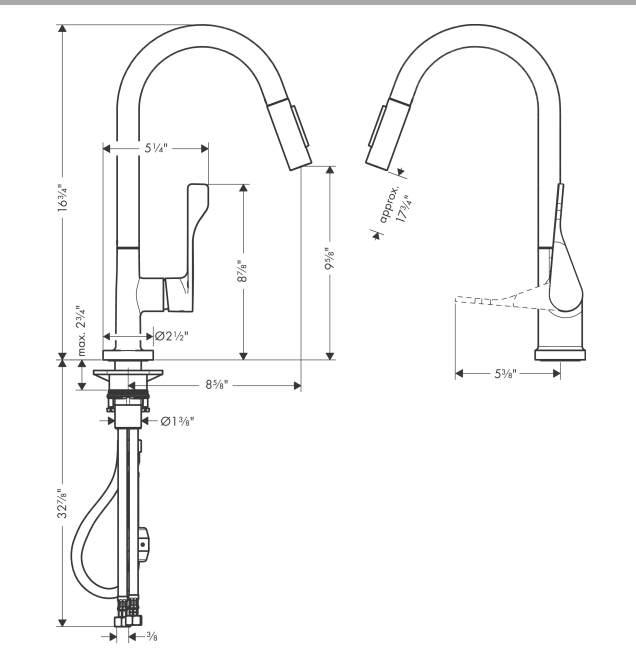

AXOR Citterio
HighArc Kitchen Faucet 2-Spray Pull-Down, 1.75 GPM
 Finish: **chrome** Part no. : **39835001**

Description

Features

- Swivel range 360°
- Laminar spray, needle spray, Shower spray pattern
- Toggle spray diverter
- MagFit magnetic sprayhead docking
- Deck mounted
- Max. flow: 1.75 GPM (6.6 L/Min)
- Ceramic cartridge
- 3/8" connections
- Integrated double backflow prevention
- Extension length up to 19 5/8" (50cm)

Item details

List Price \$ 1,149.00

Technology

Compliance / Sustainability

Product image

Scale drawing

AXOR Citterio
HighArc Kitchen Faucet 2-Spray Pull-Down, 1.75 GPM
 Finish: **chrome** Part no. : **39835001**

Exploded drawing

Year of production: >10/20

AXOR Citterio
HighArc Kitchen Faucet 2-Spray Pull-Down, 1.75 GPM
 Finish: **chrome** Part no. : **39835001**

Spare parts list

Year of production: >10/20

Pos.	Description	Part no.	Price	PU
2	filter	97735000	-	1
3	set of lever collars	98365000	-	1
4	O-ring 21x2,5	98211000	-	1
5	handle	39891000	-	1
6	screw cover	96762000	-	1
7	flange	98603000	-	1
9	nut	97209000	-	1
10	cartridge, assy	92730000	-	1
11	handspray	95908000	-	1
13	set of non return valves DW 15	97350000	-	1
14	O-ring 18x1,5	98231000	-	1
15	aerator laminar M22x1 (15 l/min)	95909000	-	1
17	O-ring 40x3	92634000	-	1
18	fixing set (Ø 34)	95049000	-	1
19	weight	92500000	-	1
20	hose 1,50 m	88624000	-	1
22	connection hose 35½" M8x0,75 3/8"	96316001	-	1
25	support	97523000	-	1
29	service tool	95910000	-	1
30	seal	95008000	-	1