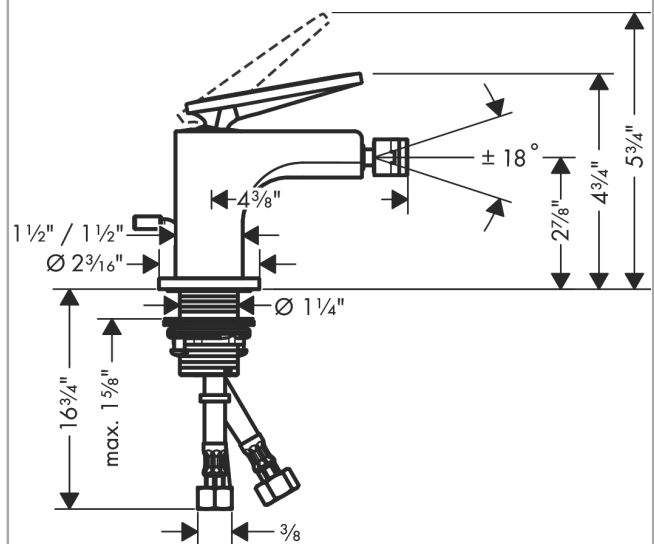

AXOR Citterio
Single-Hole Bidet Faucet
 Finish: **chrome** Part no. : **39214001**

Description

Features

- Consists of: Single-lever bidet faucet, Pop-up assembly
- Spout height: 3 Inch
- Pivoting aerator
- Spray modes: aerated spray
- Max. flow: 1.5 GPM (5.7 L/Min)
- Ceramic cartridge
- Includes pop-up drain

Item details

List Price \$ 1,078.00

Technology

Compliance / Sustainability

Product image

Scale drawing

AXOR Citterio
Single-Hole Bidet Faucet
 Finish: **chrome** Part no. : **39214001**

Exploded drawing

Year of production: >08/21

AXOR Citterio
Single-Hole Bidet Faucet
 Finish: **chrome** Part no. : **39214001**

Spare parts list

Year of production: >08/21

| Pos. | Description | Part no. | Price | PU |
|------|-----------------------------------|----------|-------|----|
| 1 | handle | 94091000 | - | 1 |
| 2 | O-ring 30x1,5 | 98433000 | - | 1 |
| 3 | O-ring 11x1 | 92924000 | - | 1 |
| 4 | nut | 94092000 | - | 1 |
| 5 | O-ring 29x2 | 98391000 | - | 1 |
| 6 | O-ring 25x1,5 | 98146000 | - | 1 |
| 7 | cartridge, assy | 92900000 | - | 1 |
| 8 | seal | 93383000 | - | 1 |
| 9 | adapter for cartridge | 98866000 | - | 1 |
| 10 | O-ring 23x2 | 98398000 | - | 1 |
| 11 | ball joint | 97362000 | - | 1 |
| 12 | aerator laminar M16x1 (7 l/min) | 97360000 | - | 1 |
| 13 | O-ring 33x1,5 | 98164000 | - | 1 |
| 14 | escutcheon | 95668000 | - | 1 |
| 15 | fixing set (Ø 32) | 13961000 | - | 1 |
| 16 | lever collar | 97548000 | - | 1 |
| 17 | connection hose 18½" M8x0,75 3/8" | 96321001 | - | 1 |
| 18 | O-ring 7x1,5 | 98422000 | - | 1 |
| 19 | pull rod | 96923000 | - | 1 |
| a | pop up waste | 88509000 | - | 1 |