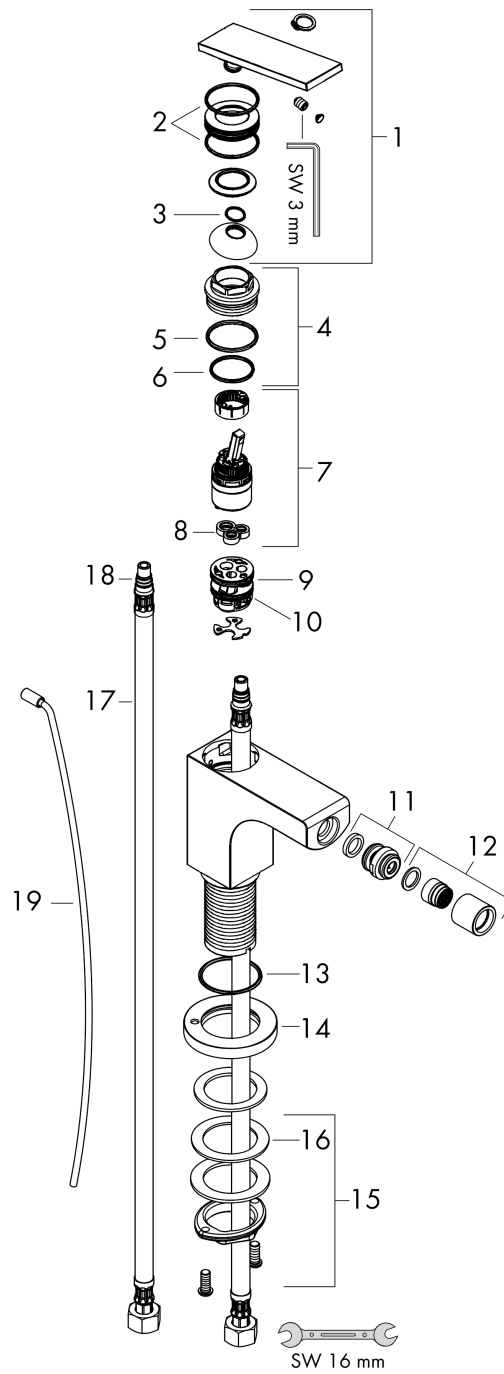

AXOR Citterio
Single-Hole Bidet Faucet
 Finish: **chrome** Part no. : **39214001**

Description

Features

- Consists of: Single-lever bidet faucet, Pop-up assembly
- Spout height: 3 Inch
- Pivoting aerator
- Spray modes: aerated spray
- Max. flow: 1.5 GPM (5.7 L/Min)
- Ceramic cartridge
- Includes pop-up drain

Item details

List Price \$ 1,078.00

Technology

Compliance / Sustainability

Product image

Scale drawing

AXOR Citterio
Single-Hole Bidet Faucet
 Finish: **chrome** Part no. : **39214001**

Exploded drawing

Year of production: >08/21

AXOR Citterio
Single-Hole Bidet Faucet
 Finish: **chrome** Part no. : **39214001**

Spare parts list

Year of production: >08/21

| Pos. | Description | Part no. | Price | PU |
|------|-----------------------------------|----------|-------|----|
| 1 | handle | 94091000 | - | 1 |
| 2 | O-ring 30x1,5 | 98433000 | - | 1 |
| 3 | O-ring 11x1 | 92924000 | - | 1 |
| 4 | nut | 94092000 | - | 1 |
| 5 | O-ring 29x2 | 98391000 | - | 1 |
| 6 | O-ring 25x1,5 | 98146000 | - | 1 |
| 7 | cartridge, assy | 92900000 | - | 1 |
| 8 | seal | 93383000 | - | 1 |
| 9 | adapter for cartridge | 98866000 | - | 1 |
| 10 | O-ring 23x2 | 98398000 | - | 1 |
| 11 | ball joint | 97362000 | - | 1 |
| 12 | aerator laminar M16x1 (7 l/min) | 97360000 | - | 1 |
| 13 | O-ring 33x1,5 | 98164000 | - | 1 |
| 14 | escutcheon | 95668000 | - | 1 |
| 15 | fixing set (Ø 32) | 13961000 | - | 1 |
| 16 | lever collar | 97548000 | - | 1 |
| 17 | connection hose 18½" M8x0,75 3/8" | 96321001 | - | 1 |
| 18 | O-ring 7x1,5 | 98422000 | - | 1 |
| 19 | pull rod | 96923000 | - | 1 |
| a | pop up waste | 88509000 | - | 1 |