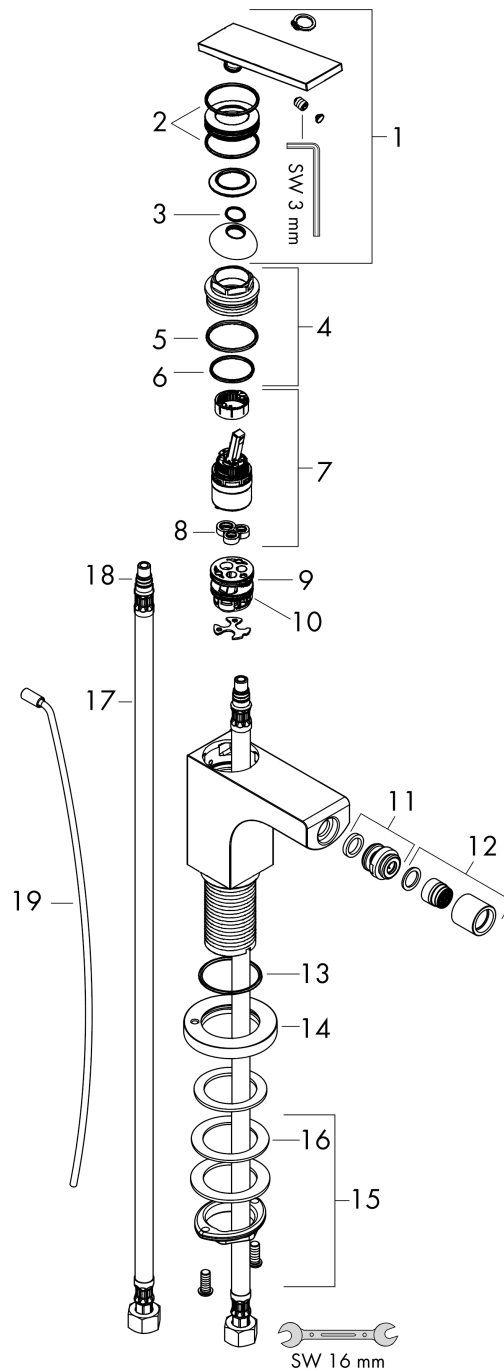

AXOR Citterio
Single-Hole Bidet Faucet - Rhombic Cut
 Finish: **chrome** Part no. : **39201001**

Description

Features

- Consists of: Single-lever bidet faucet, Pop-up assembly
- Spout height: 3 Inch
- Pivoting aerator
- Spray modes: aerated spray
- Max. flow: 1.5 GPM (5.7 L/Min)
- Ceramic cartridge
- Includes pop-up drain

Item details

List Price \$ 1,188.00

Technology

Compliance / Sustainability

Product image

Scale drawing

AXOR Citterio
Single-Hole Bidet Faucet - Rhombic Cut
 Finish: **chrome** Part no. : **39201001**

Exploded drawing

Year of production: >08/21

AXOR Citterio
Single-Hole Bidet Faucet - Rhombic Cut
 Finish: **chrome** Part no. : **39201001**

Spare parts list

Year of production: >08/21

Pos.	Description	Part no.	Price	PU
1	handle	94383000	-	1
2	O-ring 30x1,5	98433000	-	1
3	O-ring 11x1	92924000	-	1
4	nut	94092000	-	1
5	O-ring 29x2	98391000	-	1
6	O-ring 25x1,5	98146000	-	1
7	cartridge, assy	92900000	-	1
8	seal	93383000	-	1
9	adapter for cartridge	98866000	-	1
10	O-ring 23x2	98398000	-	1
11	ball joint	97362000	-	1
12	aerator laminar M16x1 (7 l/min)	97360000	-	1
13	O-ring 33x1,5	98164000	-	1
14	escutcheon	95668000	-	1
15	fixing set (Ø 32)	13961000	-	1
16	lever collar	97548000	-	1
17	connection hose 18½" M8x0,75 3/8"	96321001	-	1
18	O-ring 7x1,5	98422000	-	1
19	pull rod	96923000	-	1
a	pop up waste	88509000	-	1