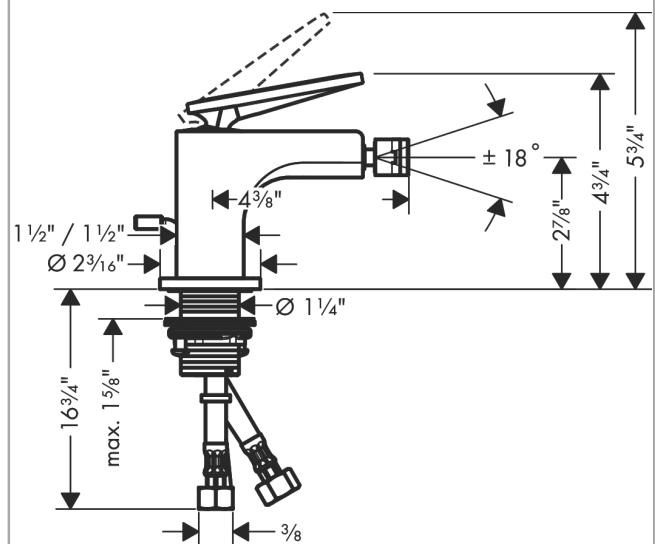

AXOR Citterio
Single-Hole Bidet Faucet - Rhombic Cut
 Finish: **chrome** Part no. : **39201001**

Description

Features

- Consists of: Single-lever bidet faucet, Pop-up assembly
- Spout height: 3 Inch
- Pivoting aerator
- Spray modes: aerated spray
- Max. flow: 1.5 GPM (5.7 L/Min)
- Ceramic cartridge
- Includes pop-up drain

Item details

List Price \$ 1,188.00

Technology

Compliance / Sustainability

Product image

Scale drawing

AXOR Citterio
Single-Hole Bidet Faucet - Rhombic Cut
 Finish: **chrome** Part no. : **39201001**

Exploded drawing

Year of production: >08/21

AXOR Citterio
Single-Hole Bidet Faucet - Rhombic Cut
 Finish: **chrome** Part no. : **39201001**

Spare parts list

Year of production: >08/21

Pos.	Description	Part no.	Price	PU
1	handle	94383000	-	1
2	O-ring 30x1,5	98433000	-	1
3	O-ring 11x1	92924000	-	1
4	nut	94092000	-	1
5	O-ring 29x2	98391000	-	1
6	O-ring 25x1,5	98146000	-	1
7	cartridge, assy	92900000	-	1
8	seal	93383000	-	1
9	adapter for cartridge	98866000	-	1
10	O-ring 23x2	98398000	-	1
11	ball joint	97362000	-	1
12	aerator laminar M16x1 (7 l/min)	97360000	-	1
13	O-ring 33x1,5	98164000	-	1
14	escutcheon	95668000	-	1
15	fixing set (Ø 32)	13961000	-	1
16	lever collar	97548000	-	1
17	connection hose 18½" M8x0,75 3/8"	96321001	-	1
18	O-ring 7x1,5	98422000	-	1
19	pull rod	96923000	-	1
a	pop up waste	88509000	-	1