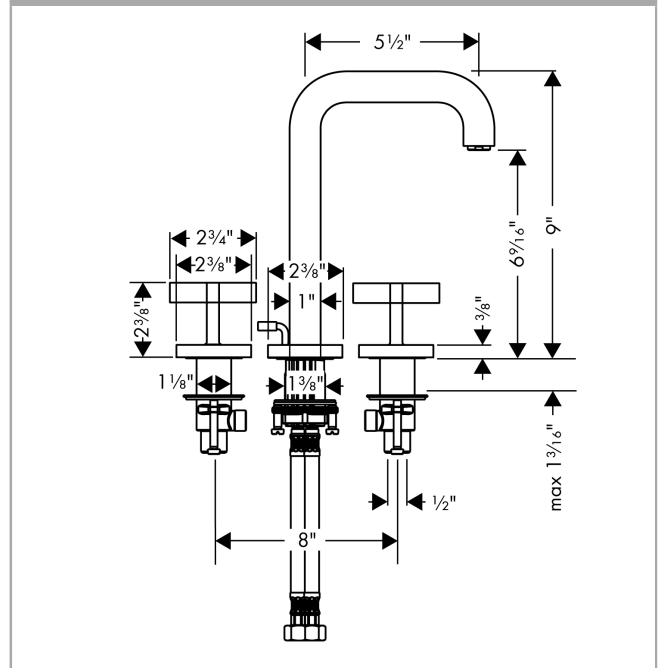

**AXOR Citterio**  
**Widespread Faucet 170 with Cross Handles and Pop-Up Drain, 1.2 GPM**  
 Finish: **chrome** Part no. : **39133001**

**Description**

**Features**

- Handle variant: Cross
- Spray modes: aerated spray
- Max. flow: 1.2 GPM (4.5 L/Min)
- Ceramic valves hot/cold 90°
- Includes pop-up drain

**Item details**

List Price \$ 2,103.00

**Technology**

**Compliance / Sustainability**

**Product image**

**Scale drawing**

**AXOR Citterio**  
**Widespread Faucet 170 with Cross Handles and Pop-Up Drain, 1.2 GPM**  
 Finish: **chrome** Part no. : **39133001**

## AXOR Citterio

Widespread Faucet 170 with Cross Handles and Pop-Up Drain, 1.2 GPM

Finish: **chrome** Part no. : **39133001**

### Spare parts list

Year of production: >07/16

Pos.	Description	Part no.	Price	PU
1	spout 165 mm	95568000	-	1
2	aerator M18x1 (4,5 l/min)	92884000	-	1
3	escutcheon	95569000	-	1
4	pop up rod	96676000	-	1
5	O-ring 12x2	98214000	-	1
6	hexagon socket screw M5x12	98639000	-	1
7	fixing set (Ø 32)	13961000	-	1
8	connection hose 18½" M8x0,75 3/8"	96321001	-	1
9	handle	39291000	-	1
10	handle	39292000	-	1
11	nut	92854000	-	1
12	O-Ring 32x2,5	96364000	-	1
13	O-ring 40x3	92634000	-	1
14	shut off unit left closing	94008000	-	1
15	shut off unit right closing	94009000	-	1