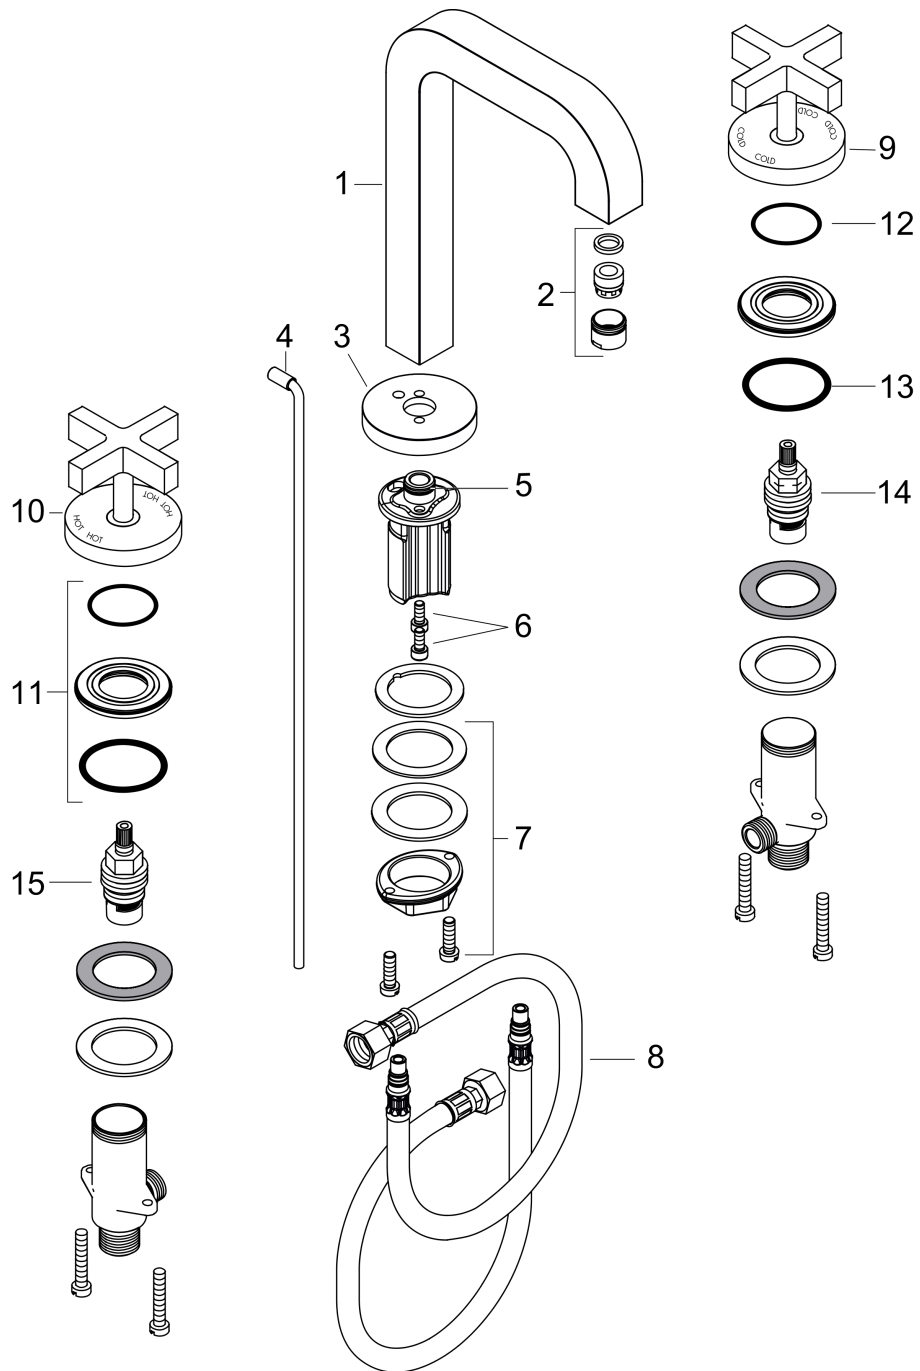

**AXOR Citterio**  
**Widespread Faucet 170 with Cross Handles and Pop-Up Drain, 1.2 GPM**  
 Finish: **chrome** Part no. : **39133001**

**Description**

**Features**

- Handle variant: Cross
- Spray modes: aerated spray
- Max. flow: 1.2 GPM (4.5 L/Min)
- Ceramic valves hot/cold 90°
- Includes pop-up drain

**Item details**

List Price \$ 2,103.00

**Technology**

**Compliance / Sustainability**

**Product image**

**Scale drawing**

**AXOR Citterio**  
**Widespread Faucet 170 with Cross Handles and Pop-Up Drain, 1.2 GPM**  
 Finish: **chrome** Part no. : **39133001**

## AXOR Citterio

Widespread Faucet 170 with Cross Handles and Pop-Up Drain, 1.2 GPM

Finish: **chrome** Part no. : **39133001**

### Spare parts list

Year of production: >07/16

Pos.	Description	Part no.	Price	PU
1	spout 165 mm	95568000	-	1
2	aerator M18x1 (4,5 l/min)	92884000	-	1
3	escutcheon	95569000	-	1
4	pop up rod	96676000	-	1
5	O-ring 12x2	98214000	-	1
6	hexagon socket screw M5x12	98639000	-	1
7	fixing set (Ø 32)	13961000	-	1
8	connection hose 18½" M8x0,75 3/8"	96321001	-	1
9	handle	39291000	-	1
10	handle	39292000	-	1
11	nut	92854000	-	1
12	O-Ring 32x2,5	96364000	-	1
13	O-ring 40x3	92634000	-	1
14	shut off unit left closing	94008000	-	1
15	shut off unit right closing	94009000	-	1