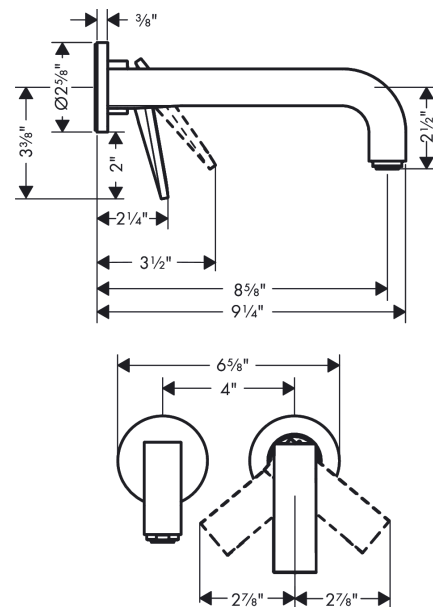

AXOR Citterio
Wall-Mounted Single-Handle Faucet Trim, 1.2 GPM, without Pop-up Drain
 Finish: **chrome** Part no. : **39121001**

Description

Features

- Consists of: single lever basin mixer for concealed installation wall-mounted
- Handle variant: Lever
- Spray modes: aerated spray
- Max. flow: 1.2 GPM (4.5 L/Min)
- Ceramic cartridge

Item details

List Price \$ 1,095.00

Technology

Compliance / Sustainability

Product image

Scale drawing

AXOR Citterio
Wall-Mounted Single-Handle Faucet Trim, 1.2 GPM, without Pop-up Drain
 Finish: **chrome** Part no. : **39121001**

Exploded drawing

Year of production: >08/21

AXOR Citterio
Wall-Mounted Single-Handle Faucet Trim, 1.2 GPM, without Pop-up Drain
 Finish: **chrome** Part no. : **39121001**

Spare parts list

Year of production: >08/21

Pos.	Description	Part no.	Price	PU
1	handle	94320000	-	1
2	O-ring 33x1,5	98164000	-	1
3	escutcheon for handle	96909000	-	1
4	cartridge, assy	92900000	-	1
5	seal	93383000	-	1
6	sleeve	93373000	-	1
7	O-ring 26x2	98147000	-	1
8	fixing set	97971000	-	1
9	spout 220 mm	97239000	-	1
10	aerator M24x1 (4,5 l/min)	92877000	-	1
11	hollow set screw M6x6	97660000	-	1
12	escutcheon	98720000	-	1
13	connecting thread G½	97228000	-	1
14	O-ring 16x2,5	98134000	-	1
15	extension 25 mm	13586000	-	1