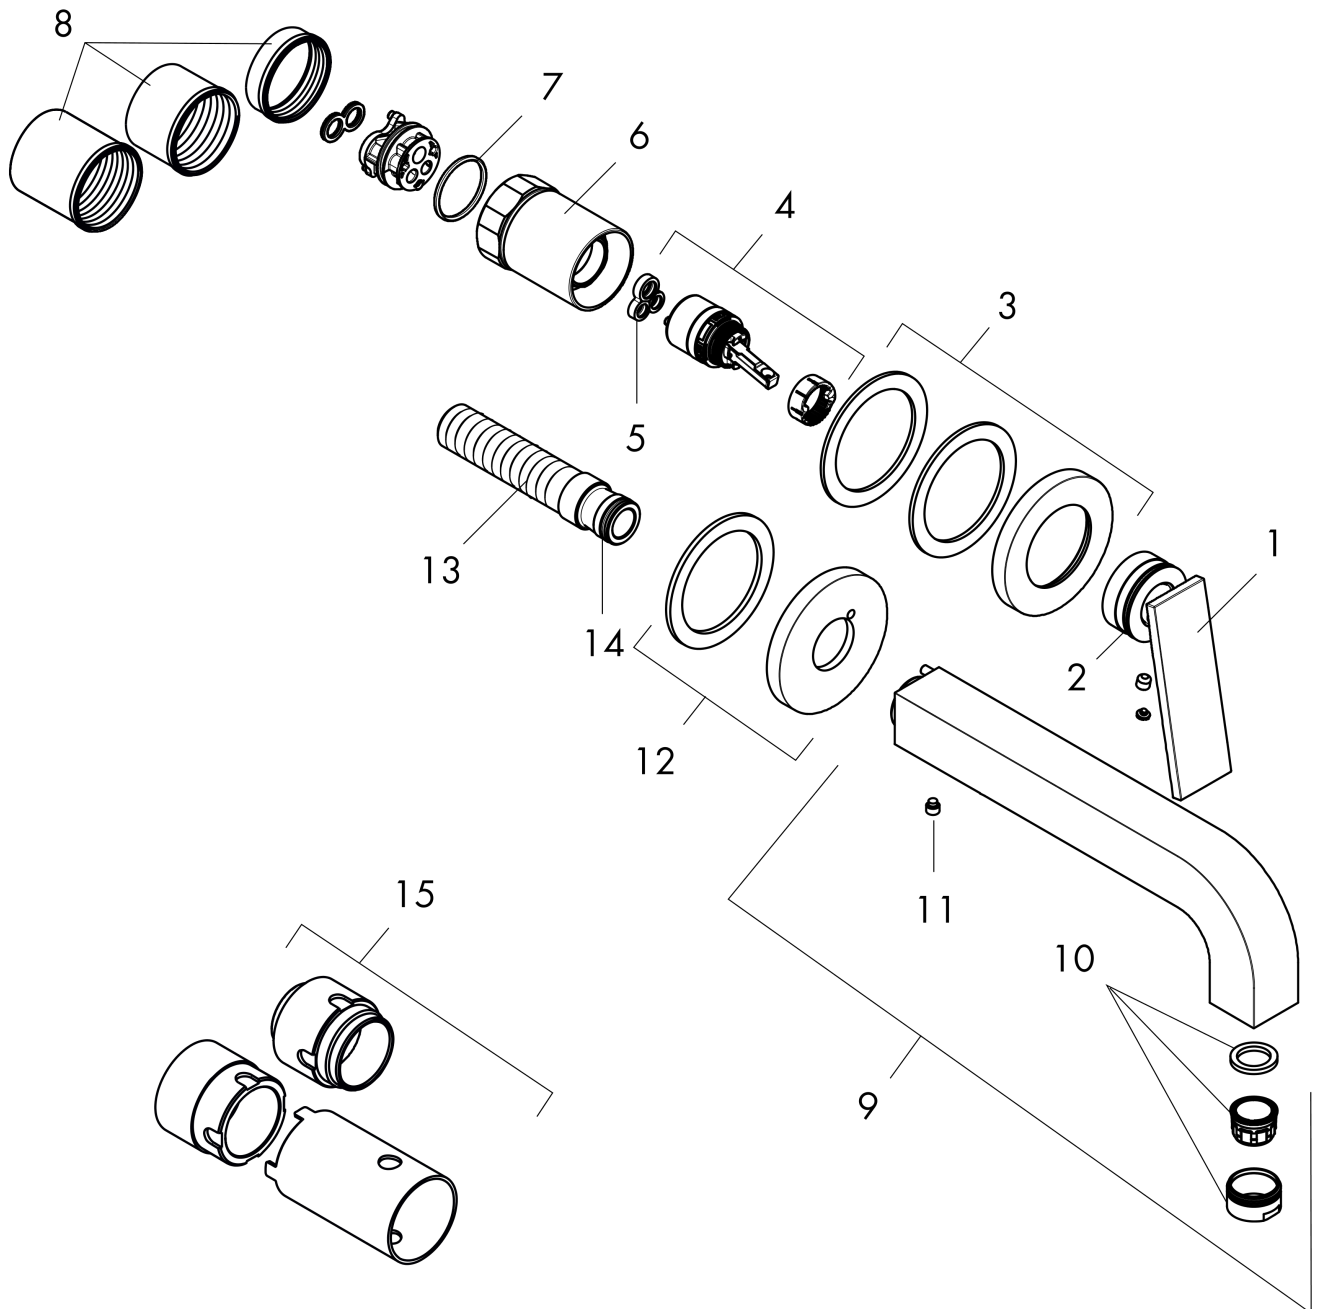

AXOR Citterio
Wall-Mounted Single-Handle Faucet Trim, 1.2 GPM, without Pop-up Drain
 Finish: **chrome** Part no. : **39121001**

Description

Features

- Consists of: single lever basin mixer for concealed installation wall-mounted
- Handle variant: Lever
- Spray modes: aerated spray
- Max. flow: 1.2 GPM (4.5 L/Min)
- Ceramic cartridge

Item details

List Price \$ 1,095.00

Technology

Compliance / Sustainability

Product image

Scale drawing

AXOR Citterio
Wall-Mounted Single-Handle Faucet Trim, 1.2 GPM, without Pop-up Drain
 Finish: **chrome** Part no. : **39121001**

Exploded drawing

Year of production: >08/21

AXOR Citterio
Wall-Mounted Single-Handle Faucet Trim, 1.2 GPM, without Pop-up Drain
 Finish: **chrome** Part no. : **39121001**

Spare parts list

Year of production: >08/21

Pos.	Description	Part no.	Price	PU
1	handle	94320000	-	1
2	O-ring 33x1,5	98164000	-	1
3	escutcheon for handle	96909000	-	1
4	cartridge, assy	92900000	-	1
5	seal	93383000	-	1
6	sleeve	93373000	-	1
7	O-ring 26x2	98147000	-	1
8	fixing set	97971000	-	1
9	spout 220 mm	97239000	-	1
10	aerator M24x1 (4,5 l/min)	92877000	-	1
11	hollow set screw M6x6	97660000	-	1
12	escutcheon	98720000	-	1
13	connecting thread G½	97228000	-	1
14	O-ring 16x2,5	98134000	-	1
15	extension 25 mm	13586000	-	1