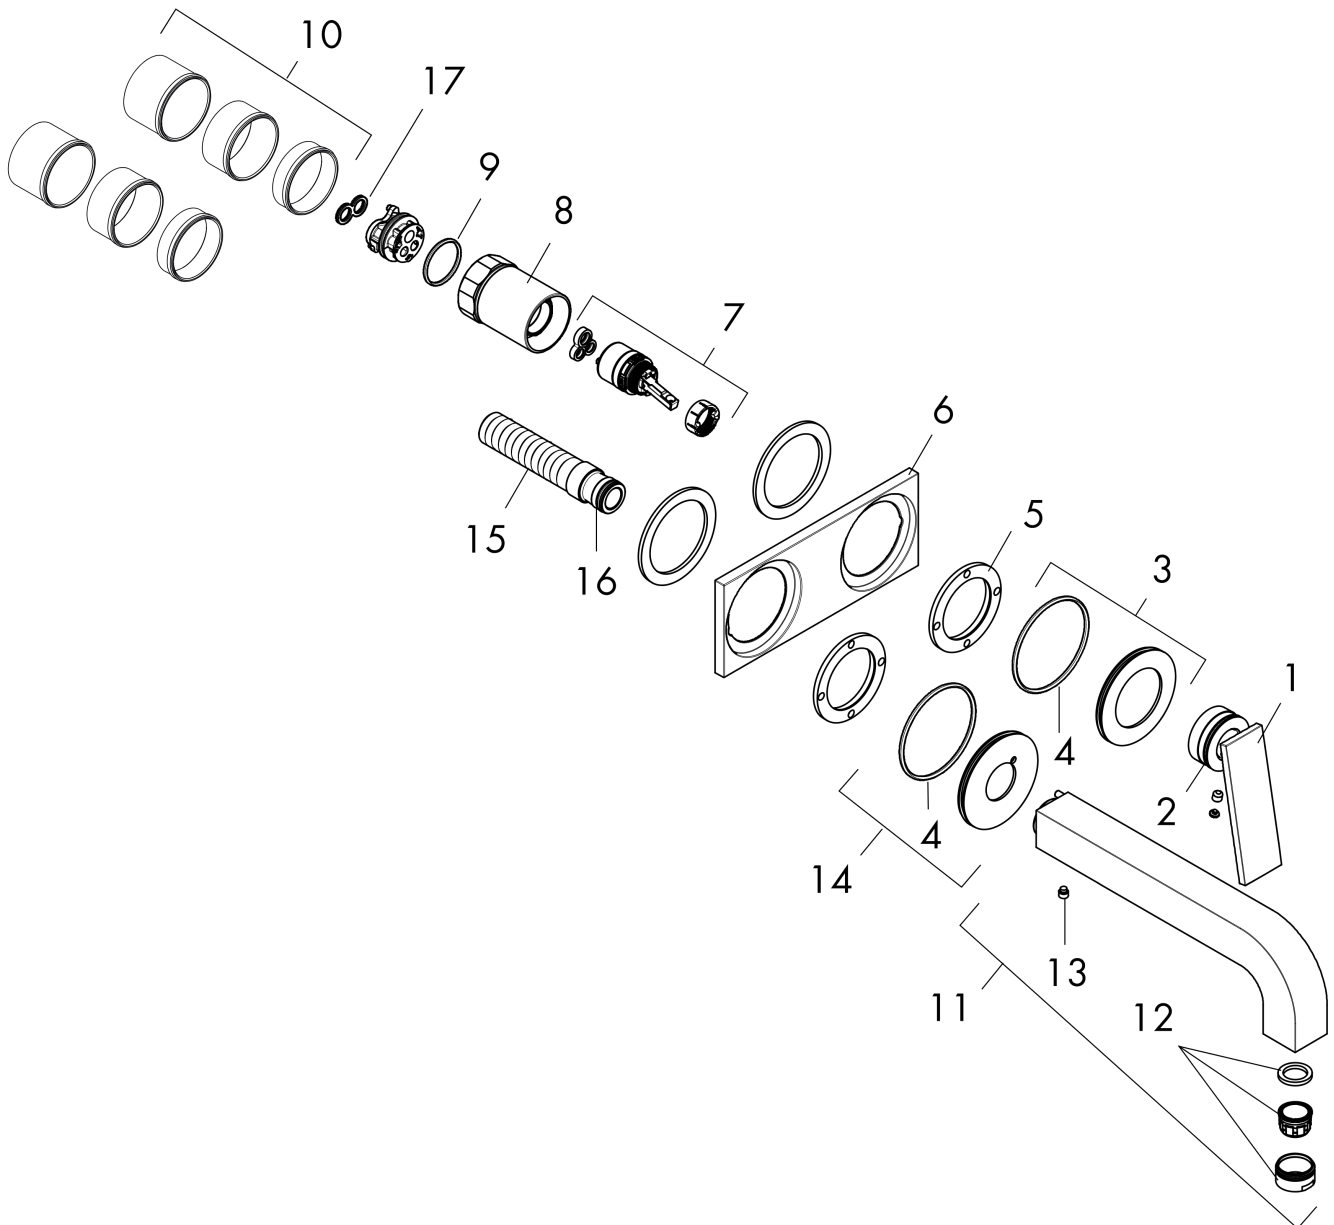

**AXOR Citterio**  
**Wall-Mounted Single-Handle Faucet Trim with Base Plate, 1.2 GPM, without Pop-up Drain**  
 Finish: **chrome** Part no. : **39119001**

**Description**

**Features**

- Consists of: single lever basin mixer for concealed installation wall-mounted
- Handle variant: Lever
- Spray modes: aerated spray
- Max. flow: 1.2 GPM (4.5 L/Min)
- Ceramic cartridge

**Item details**

List Price \$ 1,348.00

**Technology**

**Compliance / Sustainability**

**Product image**

**Scale drawing**

**AXOR Citterio**  
**Wall-Mounted Single-Handle Faucet Trim with Base Plate, 1.2 GPM, without Pop-up Drain**  
 Finish: **chrome** Part no. : **39119001**

## AXOR Citterio

Wall-Mounted Single-Handle Faucet Trim with Base Plate, 1.2 GPM, without Pop-up Drain

Finish: **chrome** Part no. : **39119001**

### Spare parts list

Year of production: >08/21

Pos.	Description	Part no.	Price	PU
1	handle	94320000	-	1
2	O-ring 33x1,5	98164000	-	1
3	escutcheon for handle	96912000	-	1
4	O-ring 57x2,5	98394000	-	1
5	nut	97601000	-	1
6	escutcheon	96914000	-	1
7	cartridge, assy	92900000	-	1
8	sleeve	93373000	-	1
9	O-ring 26x2	98147000	-	1
10	fixing set	97971000	-	1
11	spout 220 mm	97239000	-	1
12	aerator M24x1 (4,5 l/min)	92877000	-	1
13	hollow set screw M6x6	97660000	-	1
14	escutcheon for spout	97695000	-	1
15	connecting thread G½	97228000	-	1
16	O-ring 16x2,5	98134000	-	1
a	extension 25 mm	13586000	-	1