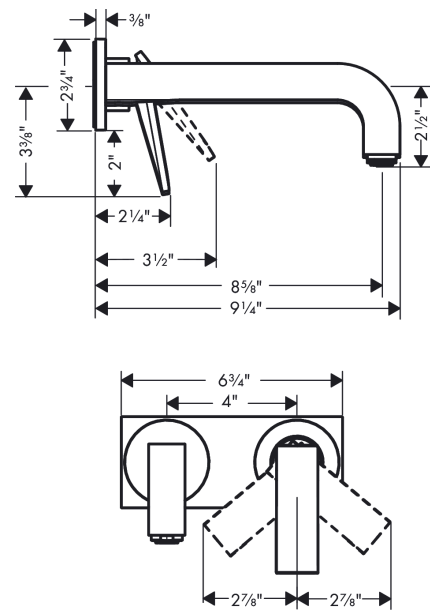

**AXOR Citterio**  
**Wall-Mounted Single-Handle Faucet Trim with Base Plate, 1.2 GPM, without Pop-up Drain**  
 Finish: **chrome** Part no. : **39119001**

**Description**

**Features**

- Consists of: single lever basin mixer for concealed installation wall-mounted
- Handle variant: Lever
- Spray modes: aerated spray
- Max. flow: 1.2 GPM (4.5 L/Min)
- Ceramic cartridge

**Item details**

List Price \$ 1,348.00

**Technology**

**Compliance / Sustainability**

**Product image**

**Scale drawing**

**AXOR Citterio**  
**Wall-Mounted Single-Handle Faucet Trim with Base Plate, 1.2 GPM, without Pop-up Drain**  
 Finish: **chrome** Part no. : **39119001**

## AXOR Citterio

Wall-Mounted Single-Handle Faucet Trim with Base Plate, 1.2 GPM, without Pop-up Drain

Finish: **chrome** Part no. : **39119001**

### Spare parts list

Year of production: >08/21

Pos.	Description	Part no.	Price	PU
1	handle	94320000	-	1
2	O-ring 33x1,5	98164000	-	1
3	escutcheon for handle	96912000	-	1
4	O-ring 57x2,5	98394000	-	1
5	nut	97601000	-	1
6	escutcheon	96914000	-	1
7	cartridge, assy	92900000	-	1
8	sleeve	93373000	-	1
9	O-ring 26x2	98147000	-	1
10	fixing set	97971000	-	1
11	spout 220 mm	97239000	-	1
12	aerator M24x1 (4,5 l/min)	92877000	-	1
13	hollow set screw M6x6	97660000	-	1
14	escutcheon for spout	97695000	-	1
15	connecting thread G½	97228000	-	1
16	O-ring 16x2,5	98134000	-	1
a	extension 25 mm	13586000	-	1