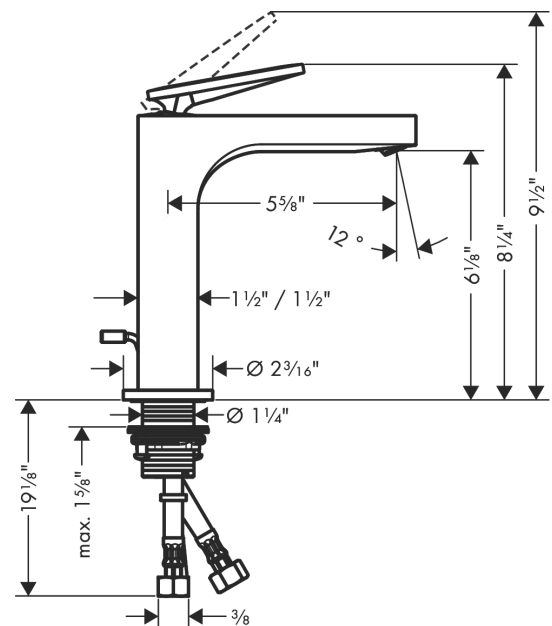

AXOR Citterio
Single-Hole Faucet 160 with Pop-Up Drain- Rhombic Cut, 1.2 GPM
 Finish: **brushed black chrome** Part no. : **39071341**

Description

Features

- Consists of: Single-handle faucet, Pop-up assembly
- Handle variant: Lever
- Spray modes: Laminar spray
- Angle-adjustable spray
- Max. flow: 1.2 GPM (4.5 L/Min)
- Ceramic cartridge
- Includes pop-up drain

Item details

List Price \$ 1,561.00

Technology

Design awards

Compliance / Sustainability

Product image

Scale drawing

AXOR Citterio
Single-Hole Faucet 160 with Pop-Up Drain- Rhombic Cut, 1.2 GPM
 Finish: **brushed black chrome** Part no. : **39071341**

Exploded drawing

Year of production: >03/22

AXOR Citterio

Single-Hole Faucet 160 with Pop-Up Drain- Rhombic Cut, 1.2 GPM

Finish: brushed black chrome Part no. : 39071341

Spare parts list

Year of production: >03/22

Pos.	Description	Part no.	Price	PU
2	O-ring 30x1,5	98433000	-	1
3	O-ring 11x1	92924000	-	1
4	nut	94092000	-	1
5	O-ring 29x2	98391000	-	1
6	O-ring 25x1,5	98146000	-	1
7	cartridge, assy	92900000	-	1
8	seal	93383000	-	1
9	adapter for cartridge	98866000	-	1
10	O-ring 23x2	98398000	-	1
11	aerator M24x1 (4,5 l/min)	92880000	-	1
12	special tool	95290000	-	1
13	O-ring 33x1,5	98164000	-	1
15	fixing set (Ø 32)	13961000	-	1
16	lever collar	97548000	-	1
17	connection hose 23½" M8x0,75 3/8"	98600001	-	1
18	O-ring 7x1,5	98422000	-	1
19	pull rod	96923340	-	1
a	pop up waste	88509340	-	1