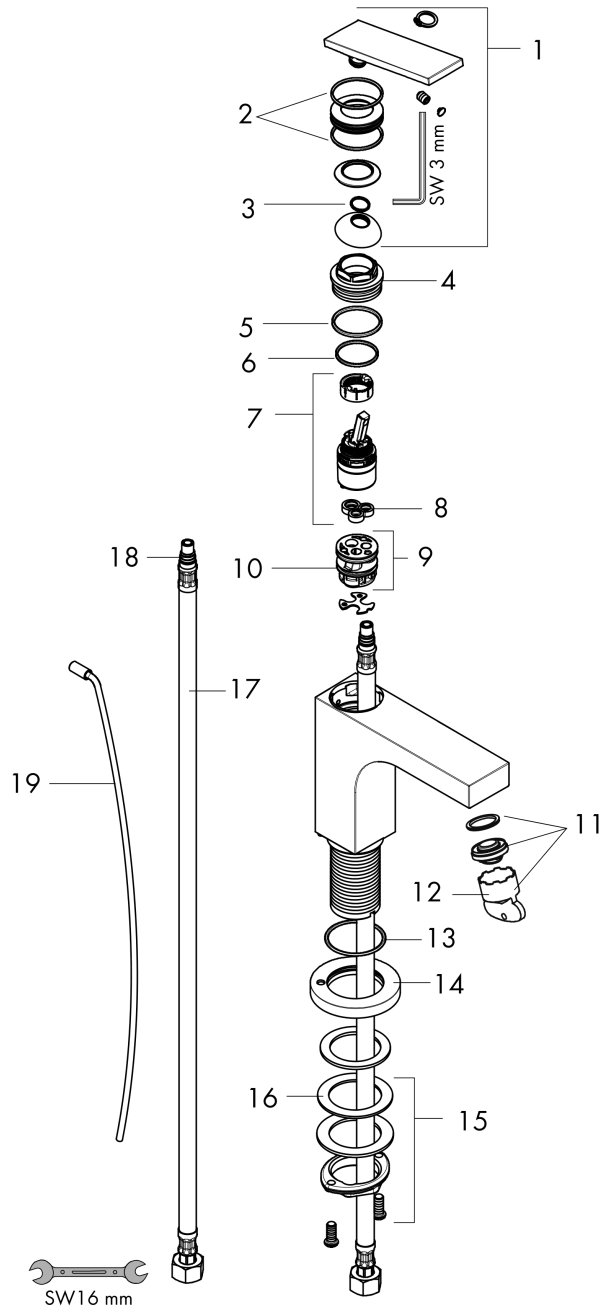

AXOR Citterio
Single-Hole Faucet 160 with Pop-Up Drain- Rhombic Cut, 1.2 GPM
 Finish: **brushed black chrome** Part no. : **39071341**

Description

Features

- Consists of: Single-handle faucet, Pop-up assembly
- Handle variant: Lever
- Spray modes: Laminar spray
- Angle-adjustable spray
- Max. flow: 1.2 GPM (4.5 L/Min)
- Ceramic cartridge
- Includes pop-up drain

Item details

List Price \$ 1,561.00

Technology

Design awards

Compliance / Sustainability

Product image

Scale drawing

AXOR Citterio
Single-Hole Faucet 160 with Pop-Up Drain- Rhombic Cut, 1.2 GPM
 Finish: **brushed black chrome** Part no. : **39071341**

Exploded drawing

Year of production: >03/22

AXOR Citterio

Single-Hole Faucet 160 with Pop-Up Drain- Rhombic Cut, 1.2 GPM

Finish: brushed black chrome Part no. : 39071341

Spare parts list

Year of production: >03/22

Pos.	Description	Part no.	Price	PU
2	O-ring 30x1,5	98433000	-	1
3	O-ring 11x1	92924000	-	1
4	nut	94092000	-	1
5	O-ring 29x2	98391000	-	1
6	O-ring 25x1,5	98146000	-	1
7	cartridge, assy	92900000	-	1
8	seal	93383000	-	1
9	adapter for cartridge	98866000	-	1
10	O-ring 23x2	98398000	-	1
11	aerator M24x1 (4,5 l/min)	92880000	-	1
12	special tool	95290000	-	1
13	O-ring 33x1,5	98164000	-	1
15	fixing set (Ø 32)	13961000	-	1
16	lever collar	97548000	-	1
17	connection hose 23½" M8x0,75 3/8"	98600001	-	1
18	O-ring 7x1,5	98422000	-	1
19	pull rod	96923340	-	1
a	pop up waste	88509340	-	1