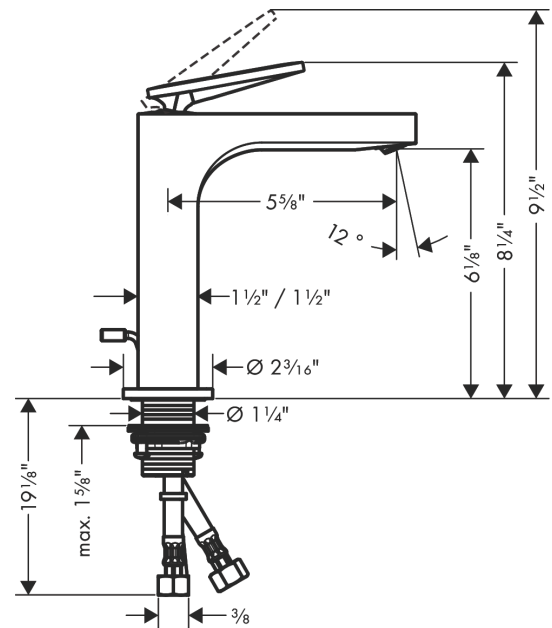

AXOR Citterio
Single-Hole Faucet 160 with Pop-Up Drain, 1.2 GPM
 Finish: **chrome** Part no. : **39023001**

Description

Features

- Consists of: Single-handle faucet, Pop-up assembly
- Handle variant: Lever
- Spray modes: Laminar spray
- Angle-adjustable spray
- Max. flow: 1.2 GPM (4.5 L/Min)
- Ceramic cartridge
- Includes pop-up drain

Item details

List Price \$ 1,078.00

Technology

Compliance / Sustainability

Product image

Scale drawing

AXOR Citterio
Single-Hole Faucet 160 with Pop-Up Drain, 1.2 GPM
 Finish: **chrome** Part no. : **39023001**

Exploded drawing

Year of production: >08/21

AXOR Citterio
Single-Hole Faucet 160 with Pop-Up Drain, 1.2 GPM
 Finish: **chrome** Part no. : **39023001**

Spare parts list

Year of production: >08/21

Pos.	Description	Part no.	Price	PU
1	handle	94091000	-	1
2	O-ring 30x1,5	98433000	-	1
3	O-ring 11x1	92924000	-	1
4	nut	94092000	-	1
5	O-ring 29x2	98391000	-	1
6	O-ring 25x1,5	98146000	-	1
7	cartridge, assy	92900000	-	1
8	seal	93383000	-	1
9	adapter for cartridge	98866000	-	1
10	O-ring 23x2	98398000	-	1
11	aerator M24x1 (4,5 l/min)	92880000	-	1
12	special tool	95290000	-	1
13	O-ring 33x1,5	98164000	-	1
14	escutcheon	95668000	-	1
15	fixing set (Ø 32)	13961000	-	1
16	lever collar	97548000	-	1
17	connection hose 23½" M8x0,75 3/8"	98600001	-	1
18	O-ring 7x1,5	98422000	-	1
19	pull rod	96923000	-	1
a	pop up waste	88509000	-	1