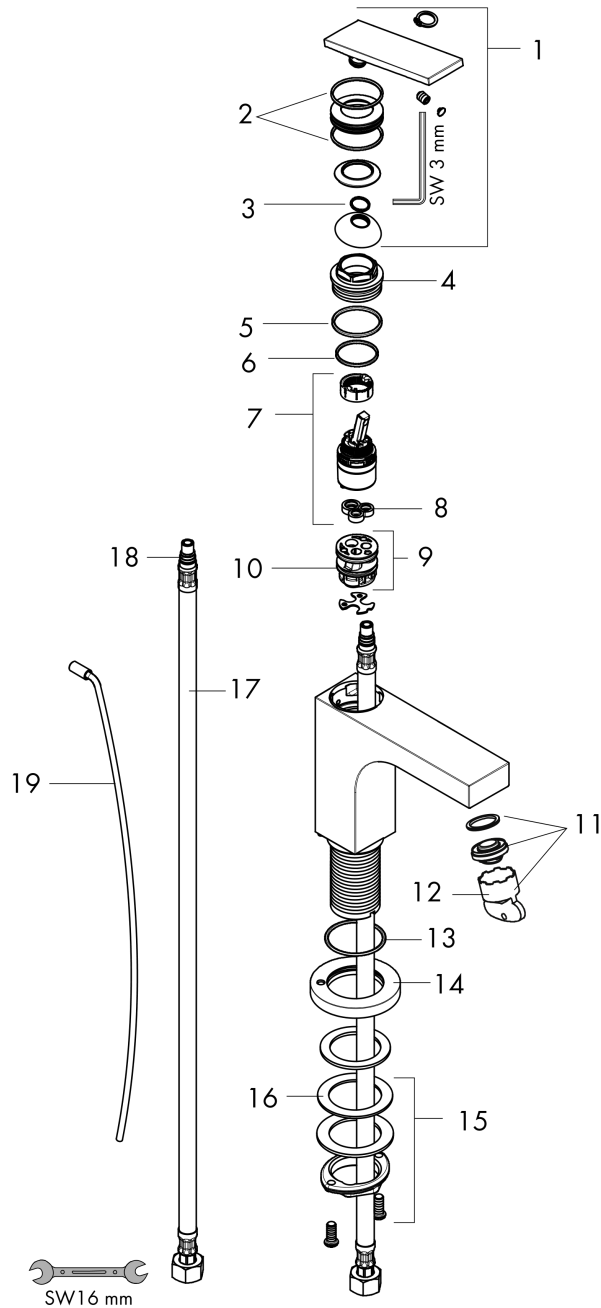

AXOR Citterio
Single-Hole Faucet 160 with Pop-Up Drain, 1.2 GPM
 Finish: **chrome** Part no. : **39023001**

Description

Features

- Consists of: Single-handle faucet, Pop-up assembly
- Handle variant: Lever
- Spray modes: Laminar spray
- Angle-adjustable spray
- Max. flow: 1.2 GPM (4.5 L/Min)
- Ceramic cartridge
- Includes pop-up drain

Item details

List Price \$ 1,078.00

Technology

Compliance / Sustainability

Product image

Scale drawing

AXOR Citterio
Single-Hole Faucet 160 with Pop-Up Drain, 1.2 GPM
 Finish: **chrome** Part no. : **39023001**

Exploded drawing

Year of production: >08/21

AXOR Citterio
Single-Hole Faucet 160 with Pop-Up Drain, 1.2 GPM
 Finish: **chrome** Part no. : **39023001**

Spare parts list

Year of production: >08/21

Pos.	Description	Part no.	Price	PU
1	handle	94091000	-	1
2	O-ring 30x1,5	98433000	-	1
3	O-ring 11x1	92924000	-	1
4	nut	94092000	-	1
5	O-ring 29x2	98391000	-	1
6	O-ring 25x1,5	98146000	-	1
7	cartridge, assy	92900000	-	1
8	seal	93383000	-	1
9	adapter for cartridge	98866000	-	1
10	O-ring 23x2	98398000	-	1
11	aerator M24x1 (4,5 l/min)	92880000	-	1
12	special tool	95290000	-	1
13	O-ring 33x1,5	98164000	-	1
14	escutcheon	95668000	-	1
15	fixing set (Ø 32)	13961000	-	1
16	lever collar	97548000	-	1
17	connection hose 23½" M8x0,75 3/8"	98600001	-	1
18	O-ring 7x1,5	98422000	-	1
19	pull rod	96923000	-	1
a	pop up waste	88509000	-	1