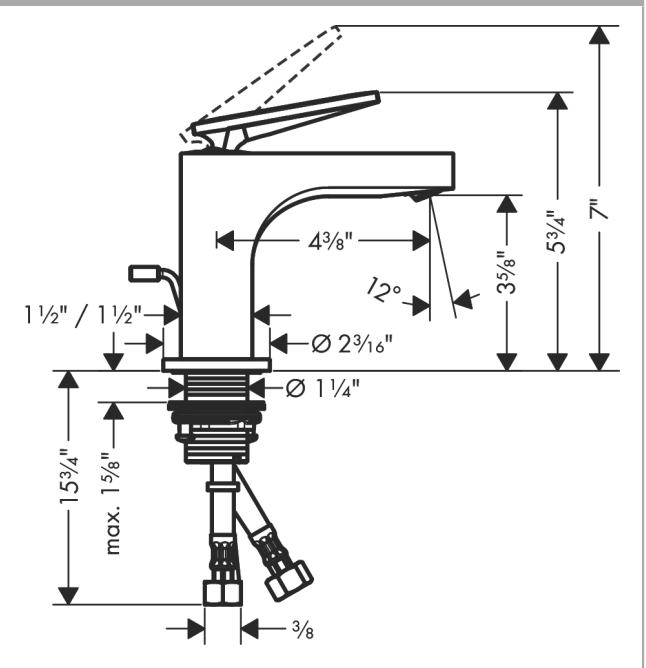

AXOR Citterio
Single-Hole Faucet 90 with Pop-Up Drain, 1.2 GPM
 Finish: **chrome** Part no. : **39022001**

Description

Features

- Consists of: Single-handle faucet, Pop-up assembly
- Handle variant: Lever
- Spray modes: Laminar spray
- Angle-adjustable spray
- Max. flow: 1.2 GPM (4.5 L/Min)
- Ceramic cartridge
- Includes pop-up drain

Item details

List Price \$ 880.00

Technology

Compliance / Sustainability

Product image

Scale drawing

AXOR Citterio
Single-Hole Faucet 90 with Pop-Up Drain, 1.2 GPM
 Finish: **chrome** Part no. : **39022001**

Exploded drawing

Year of production: >08/21

AXOR Citterio
Single-Hole Faucet 90 with Pop-Up Drain, 1.2 GPM
 Finish: **chrome** Part no. : **39022001**

Spare parts list

Year of production: >08/21

Pos.	Description	Part no.	Price	PU
1	handle	94091000	-	1
2	O-ring 30x1,5	98433000	-	1
3	O-ring 11x1	92924000	-	1
4	nut	94092000	-	1
5	O-ring 29x2	98391000	-	1
6	O-ring 25x1,5	98146000	-	1
7	cartridge, assy	92900000	-	1
8	seal	93383000	-	1
9	adapter for cartridge	98866000	-	1
10	O-ring 23x2	98398000	-	1
11	aerator M24x1 (4,5 l/min)	92880000	-	1
12	special tool	95290000	-	1
13	O-ring 33x1,5	98164000	-	1
14	escutcheon	95668000	-	1
15	fixing set (Ø 32)	13961000	-	1
16	lever collar	97548000	-	1
17	connection hose 23½" M8x0,75 3/8"	98600001	-	1
18	O-ring 7x1,5	98422000	-	1
19	pull rod	96923000	-	1
a	pop up waste	88509000	-	1