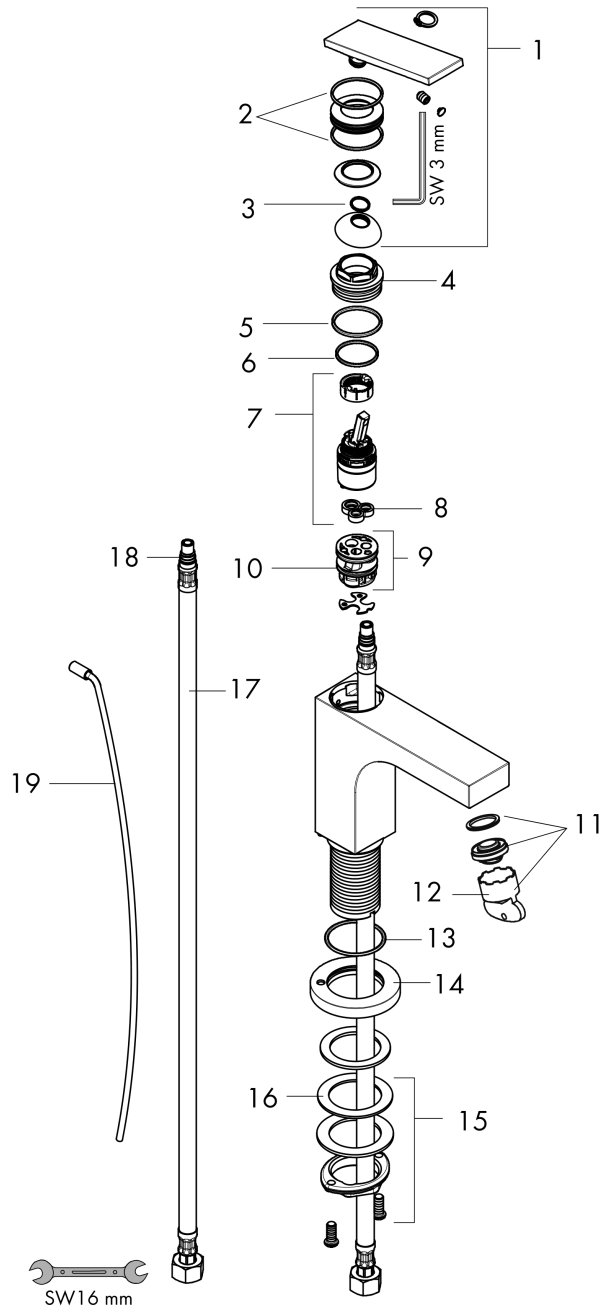

AXOR Citterio
Single-Hole Faucet 90 with Pop-Up Drain, 1.2 GPM
 Finish: **chrome** Part no. : **39022001**

Description

Features

- Consists of: Single-handle faucet, Pop-up assembly
- Handle variant: Lever
- Spray modes: Laminar spray
- Angle-adjustable spray
- Max. flow: 1.2 GPM (4.5 L/Min)
- Ceramic cartridge
- Includes pop-up drain

Item details

List Price \$ 880.00

Technology

Compliance / Sustainability

Product image

Scale drawing

AXOR Citterio
Single-Hole Faucet 90 with Pop-Up Drain, 1.2 GPM
 Finish: **chrome** Part no. : **39022001**

Exploded drawing

Year of production: >08/21

AXOR Citterio
Single-Hole Faucet 90 with Pop-Up Drain, 1.2 GPM
 Finish: **chrome** Part no. : **39022001**

Spare parts list

Year of production: >08/21

Pos.	Description	Part no.	Price	PU
1	handle	94091000	-	1
2	O-ring 30x1,5	98433000	-	1
3	O-ring 11x1	92924000	-	1
4	nut	94092000	-	1
5	O-ring 29x2	98391000	-	1
6	O-ring 25x1,5	98146000	-	1
7	cartridge, assy	92900000	-	1
8	seal	93383000	-	1
9	adapter for cartridge	98866000	-	1
10	O-ring 23x2	98398000	-	1
11	aerator M24x1 (4,5 l/min)	92880000	-	1
12	special tool	95290000	-	1
13	O-ring 33x1,5	98164000	-	1
14	escutcheon	95668000	-	1
15	fixing set (Ø 32)	13961000	-	1
16	lever collar	97548000	-	1
17	connection hose 23½" M8x0,75 3/8"	98600001	-	1
18	O-ring 7x1,5	98422000	-	1
19	pull rod	96923000	-	1
a	pop up waste	88509000	-	1