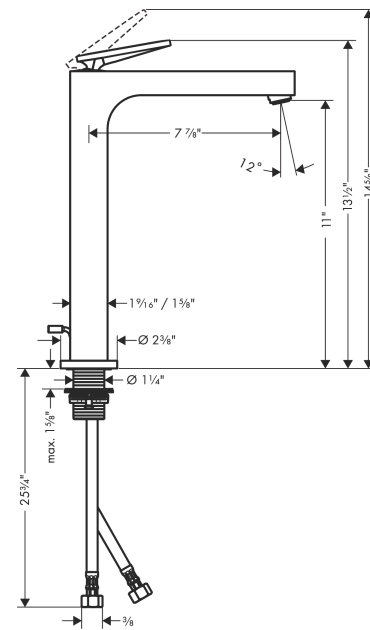

AXOR Citterio
Single-Hole Faucet 280, 1.2 GPM, without Pop-up Drain
 Finish: **chrome** Part no. : **39021001**

Description

Features

- Handle variant: Lever
- Spray modes: aerated spray
- Max. flow: 1.2 GPM (4.5 L/Min)
- Ceramic cartridge

Item details

List Price \$ 1,623.00

Technology

Compliance / Sustainability

Product image

Scale drawing

AXOR Citterio
Single-Hole Faucet 280, 1.2 GPM, without Pop-up Drain
 Finish: **chrome** Part no. : **39021001**

Exploded drawing

Year of production: >08/21

AXOR Citterio
Single-Hole Faucet 280, 1.2 GPM, without Pop-up Drain
 Finish: **chrome** Part no. : **39021001**

Spare parts list

Year of production: >08/21

Pos.	Description	Part no.	Price	PU
1	handle	94091000	-	1
2	O-ring 30x1,5	98433000	-	1
3	O-ring 11x1	92924000	-	1
4	nut	94092000	-	1
5	O-ring 29x2	98391000	-	1
6	O-ring 25x1,5	98146000	-	1
7	cartridge, assy	92900000	-	1
8	seal	93383000	-	1
9	adapter for cartridge	98866000	-	1
10	O-ring 23x2	98398000	-	1
11	aerator M24x1 (4,5 l/min)	92880000	-	1
12	special tool	95290000	-	1
13	O-ring 36x2	98156000	-	1
14	escutcheon	97807000	-	1
15	fixing set (Ø 32)	13961000	-	1
16	lever collar	97548000	-	1
17	connection hose 35½" M8x0,75 3/8"	96316001	-	1
18	O-ring 7x1,5	98422000	-	1