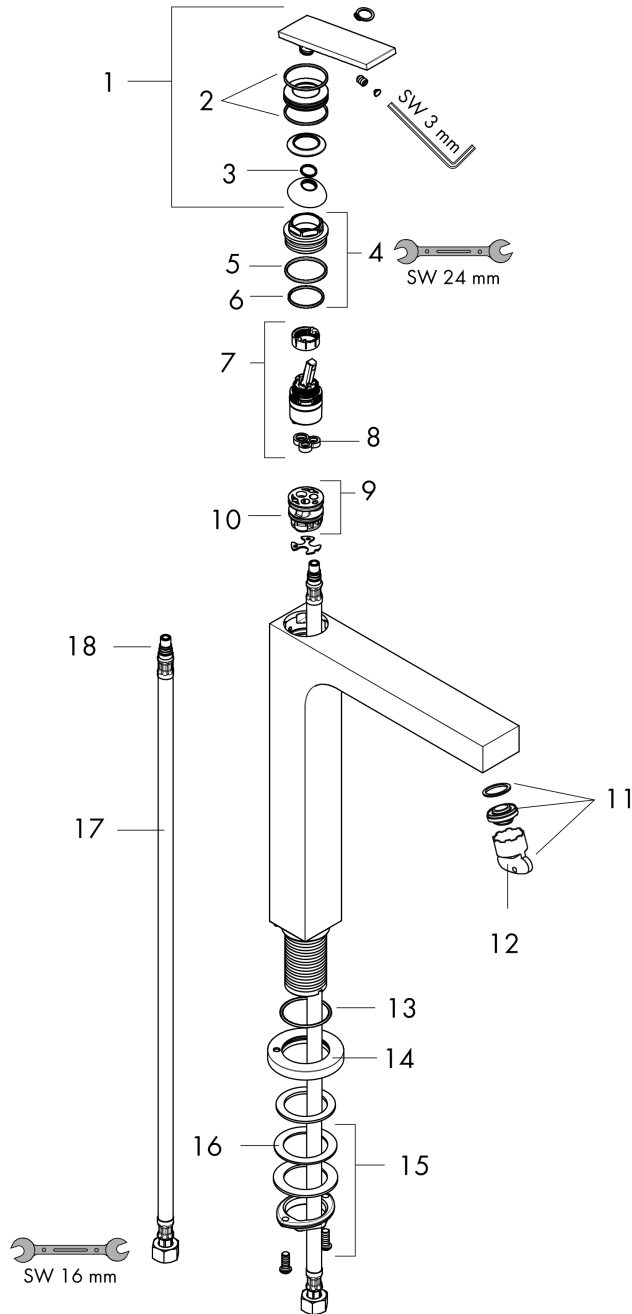

AXOR Citterio
Single-Hole Faucet 280, 1.2 GPM, without Pop-up Drain
 Finish: **chrome** Part no. : **39021001**

Description

Features

- Handle variant: Lever
- Spray modes: aerated spray
- Max. flow: 1.2 GPM (4.5 L/Min)
- Ceramic cartridge

Item details

List Price \$ 1,623.00

Technology

Compliance / Sustainability

Product image

Scale drawing

AXOR Citterio
Single-Hole Faucet 280, 1.2 GPM, without Pop-up Drain
 Finish: **chrome** Part no. : **39021001**

Exploded drawing

Year of production: >08/21

AXOR Citterio
Single-Hole Faucet 280, 1.2 GPM, without Pop-up Drain
 Finish: **chrome** Part no. : **39021001**

Spare parts list

Year of production: >08/21

Pos.	Description	Part no.	Price	PU
1	handle	94091000	-	1
2	O-ring 30x1,5	98433000	-	1
3	O-ring 11x1	92924000	-	1
4	nut	94092000	-	1
5	O-ring 29x2	98391000	-	1
6	O-ring 25x1,5	98146000	-	1
7	cartridge, assy	92900000	-	1
8	seal	93383000	-	1
9	adapter for cartridge	98866000	-	1
10	O-ring 23x2	98398000	-	1
11	aerator M24x1 (4,5 l/min)	92880000	-	1
12	special tool	95290000	-	1
13	O-ring 36x2	98156000	-	1
14	escutcheon	97807000	-	1
15	fixing set (Ø 32)	13961000	-	1
16	lever collar	97548000	-	1
17	connection hose 35½" M8x0,75 3/8"	96316001	-	1
18	O-ring 7x1,5	98422000	-	1