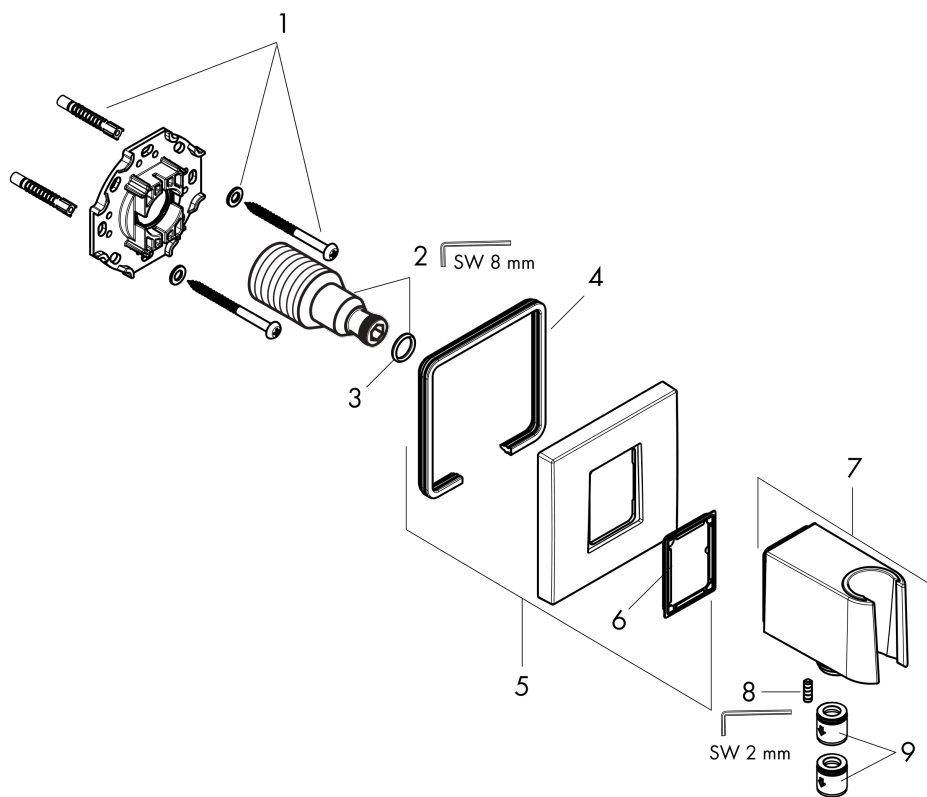

**AXOR ShowerSolutions**  
**Wall Outlet with Handshower Holder, Square**  
 Finish: brushed nickel Part no. : 36734821

**Description**

**Features**

- Metal housing with internal water supply made of plastic
- 1/2" NPT
- For shower hoses with a conical nut

**Item details**

List Price \$ 429.00

**Compliance / Sustainability**

**Product image**

**Scale drawing**

**AXOR ShowerSolutions**  
**Wall Outlet with Handshower Holder, Square**  
 Finish: brushed nickel Part no. : 36734821

Exploded drawing

Year of production: >07/22

**AXOR ShowerSolutions**  
**Wall Outlet with Handshower Holder, Square**  
 Finish: brushed nickel Part no. : 36734821

Spare parts list

Year of production: >07/22

Pos.	Description	Part no.	Price	PU
1	mounting set	96179000	-	1
2	connecting thread G½	98933000	-	1
3	O-ring 11x2	98127000	-	1
4	seal	97530000	-	1
5	escutcheon	94693820	-	1
6	seal	94694000	-	1
7	shower holder, assy	94695820	-	1
8	null	93841000	-	1
9	set of non return valves DW 15	94074000	-	1