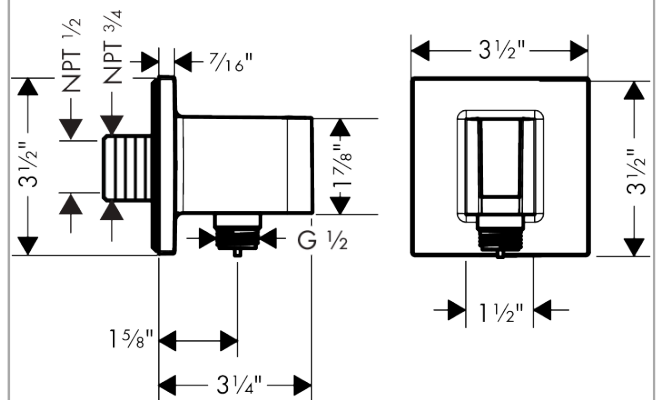

**AXOR ShowerSolutions**  
**Wall Outlet with Handshower Holder, Square**  
 Finish: brushed nickel Part no. : 36734821

**Description**

**Features**

- Metal housing with internal water supply made of plastic
- 1/2" NPT
- For shower hoses with a conical nut

**Item details**

List Price \$ 429.00

**Compliance / Sustainability**

**Product image**

**Scale drawing**

**AXOR ShowerSolutions**  
**Wall Outlet with Handshower Holder, Square**  
 Finish: brushed nickel Part no. : 36734821

Exploded drawing

Year of production: >07/22

**AXOR ShowerSolutions**  
**Wall Outlet with Handshower Holder, Square**  
 Finish: brushed nickel Part no. : 36734821

Spare parts list

Year of production: >07/22

Pos.	Description	Part no.	Price	PU
1	mounting set	96179000	-	1
2	connecting thread G½	98933000	-	1
3	O-ring 11x2	98127000	-	1
4	seal	97530000	-	1
5	escutcheon	94693820	-	1
6	seal	94694000	-	1
7	shower holder, assy	94695820	-	1
8	null	93841000	-	1
9	set of non return valves DW 15	94074000	-	1