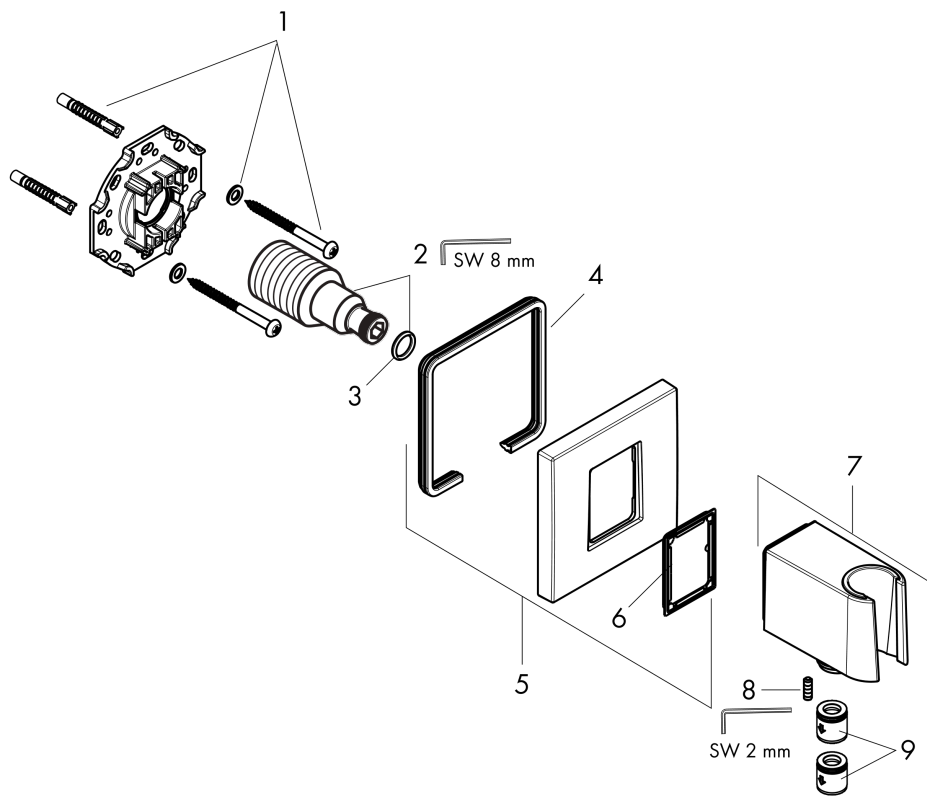

**AXOR ShowerSolutions**

**Wall Outlet with Handshower Holder, Square**

Finish: **brushed black chrome** Part no. : **36734341**

**Description**

**Features**

- Metal housing with internal water supply made of plastic
- 1/2" NPT
- For shower hoses with a conical nut

**Item details**

List Price \$ 429.00

**Compliance / Sustainability**

**Product image**

**Scale drawing**

**AXOR ShowerSolutions**  
**Wall Outlet with Handshower Holder, Square**  
 Finish: **brushed black chrome** Part no. : **36734341**

**Exploded drawing**

Year of production: >07/22

**AXOR ShowerSolutions**  
**Wall Outlet with Handshower Holder, Square**  
 Finish: **brushed black chrome** Part no. : **36734341**

**Spare parts list**

Year of production: >07/22

Pos.	Description	Part no.	Price	PU
1	mounting set	96179000	-	1
2	connecting thread G½	98933000	-	1
3	O-ring 11x2	98127000	-	1
4	seal	97530000	-	1
5	escutcheon	94693340	-	1
6	seal	94694000	-	1
7	shower holder, assy	94695340	-	1
8	null	93841000	-	1
9	set of non return valves DW 15	94074000	-	1