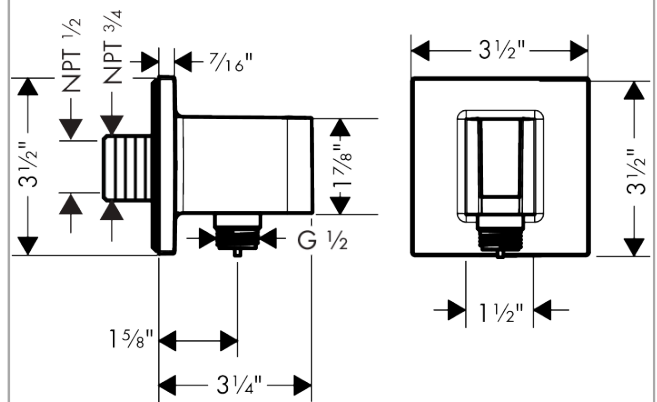

**AXOR ShowerSolutions**

**Wall Outlet with Handshower Holder, Square**

Finish: **brushed black chrome** Part no. : **36734341**

**Description**

**Features**

- Metal housing with internal water supply made of plastic
- 1/2" NPT
- For shower hoses with a conical nut

**Item details**

List Price \$ 429.00

**Compliance / Sustainability**

**Product image**

**Scale drawing**

**AXOR ShowerSolutions**  
**Wall Outlet with Handshower Holder, Square**  
 Finish: **brushed black chrome** Part no. : **36734341**

**Exploded drawing**

Year of production: >07/22

**AXOR ShowerSolutions**  
**Wall Outlet with Handshower Holder, Square**  
 Finish: **brushed black chrome** Part no. : **36734341**

**Spare parts list**

Year of production: >07/22

Pos.	Description	Part no.	Price	PU
1	mounting set	96179000	-	1
2	connecting thread G½	98933000	-	1
3	O-ring 11x2	98127000	-	1
4	seal	97530000	-	1
5	escutcheon	94693340	-	1
6	seal	94694000	-	1
7	shower holder, assy	94695340	-	1
8	null	93841000	-	1
9	set of non return valves DW 15	94074000	-	1